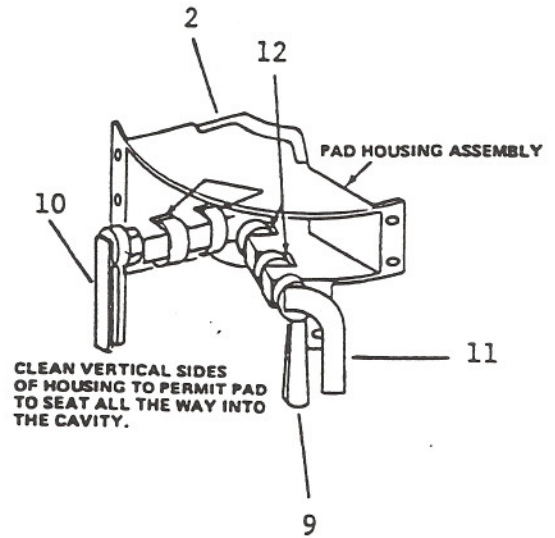

FEED WHEEL HOUSING & PAD HOUSING ASSEMBLY

LOVA SERIES III

<u>NO.</u>	<u>DESCRIPTION</u>	<u>PART#</u>
1	FEED WHEEL HOUSING	60047
2	ASSEMBLY - PAD HOUSING CAM	60037
3	RETAINER RING	60034
4	REATAINER SPACER	60035
5	FELT SEAL	60052
6	PAD CLAMP	60050
7	RUBBER STRIP	10065
8	WING - NUT	60051
9	CAM WRENCH	60044
10	CAM - SHAFT WELDMENT (LEFT)	60045
11	CAM - SHAFT WELDMENT (RIGHT)	60046
12	CAM	60039

#13 - PAD BACK-UP PLATES

60009	2"	L.T. SERIES 3 GOOSENECK
60010	1½"	SOLID & L.T. L.A.
	2"	SOLID 15 PKT. L.A. OR 12 PKT. COUNTER BORED L.A.
60011		
60012	1¼"	SOLID
	1½"	SOLID
	1½"	L.T.
	2"	SOLID STD. 15 PKT.