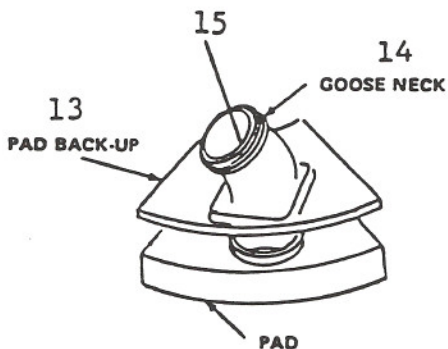

FEED WHEEL HOUSING & PAD HOUSING ASSEMBLY

LOVA SERIES III

<u>NO.</u>	<u>DESCRIPTION</u>	<u>PART#</u>
1	FEED WHEEL HOUSING	60047
2	ASSEMBLY - PAD HOUSING CAM	60037
3	RETAINER RING	60034
4	REATAINER SPACER	60035
5	FELT SEAL	60052
6	PAD CLAMP	60050
7	RUBBER STRIP	10065
8	WING - NUT	60051
9	CAM WRENCH	60044
10	CAM - SHAFT WELDMENT (LEFT)	60045
11	CAM - SHAFT WELDMENT (RIGHT)	60046
12	CAM	60039

#13 - PAD BACK-UP PLATES

60009	2"	L.T. SERIES 3 GOOSENECK
60010	1½"	SOLID & L.T. L.A.
	2"	SOLID 15 PKT. L.A. OR 12 PKT. COUNTER BORED L.A.
60011		
60012	1¼"	SOLID
	1½"	SOLID
	1½"	L.T.
	2"	SOLID STD. 15 PKT.