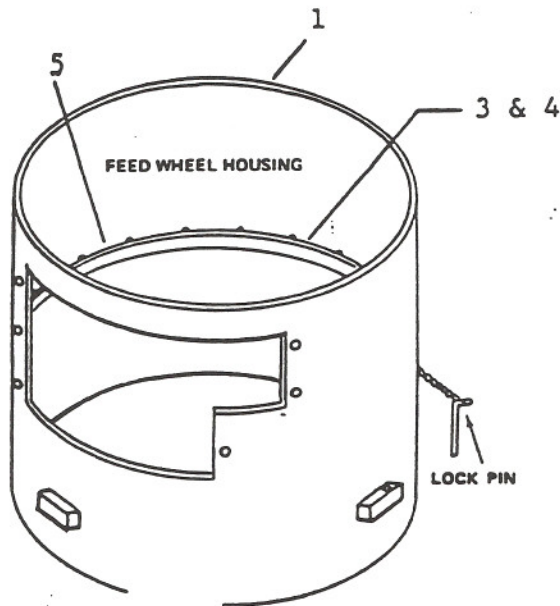

FEED WHEEL HOUSING & PAD HOUSING ASSEMBLY

LOVA SERIES III

<u>NO.</u>	<u>DESCRIPTION</u>	<u>PART#</u>
1	FEED WHEEL HOUSING	60047
2	ASSEMBLY - PAD HOUSING CAM	60037
3	RETAINER RING	60034
4	REATAINER SPACER	60035
5	FELT SEAL	60052
6	PAD CLAMP	60050
7	RUBBER STRIP	10065
8	WING - NUT	60051
9	CAM WRENCH	60044
10	CAM - SHAFT WELDMENT (LEFT)	60045
11	CAM - SHAFT WELDMENT (RIGHT)	60046
12	CAM	60039

#13 - PAD BACK-UP PLATES

60009	2"	L.T. SERIES 3 GOOSENECK
60010	1½"	SOLID & L.T. L.A.
	2"	SOLID 15 PKT. L.A. OR 12 PKT. COUNTER BORED L.A.
60011		
60012	1¼"	SOLID
	1½"	SOLID
	1½"	L.T.
	2"	SOLID STD. 15 PKT.