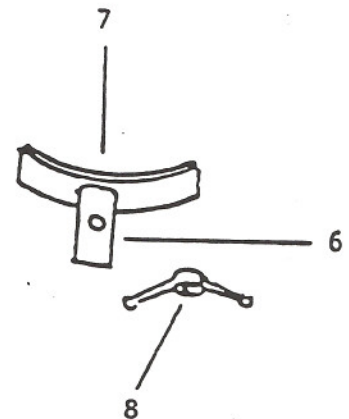

FEED WHEEL HOUSING & PAD HOUSING ASSEMBLY

LOVA SERIES III

<u>NO.</u>	<u>DESCRIPTION</u>	<u>PART#</u>
1	FEED WHEEL HOUSING	60047
2	ASSEMBLY - PAD HOUSING CAM	60037
3	RETAINER RING	60034
4	REATAINER SPACER	60035
5	FELT SEAL	60052
6	PAD CLAMP	60050
7	RUBBER STRIP	10065
8	WING - NUT	60051
9	CAM WRENCH	60044
10	CAM - SHAFT WELDMENT (LEFT)	60045
11	CAM - SHAFT WELDMENT (RIGHT)	60046
12	CAM	60039

#13 - PAD BACK-UP PLATES

60009	2"	L.T. SERIES 3 GOOSENECK
60010	1½"	SOLID & L.T. L.A.
	2"	SOLID 15 PKT. L.A. OR 12 PKT. COUNTER BORED L.A.
60011		
60012	1¼"	SOLID
	1½"	SOLID
	1½"	L.T.
	2"	SOLID STD. 15 PKT.