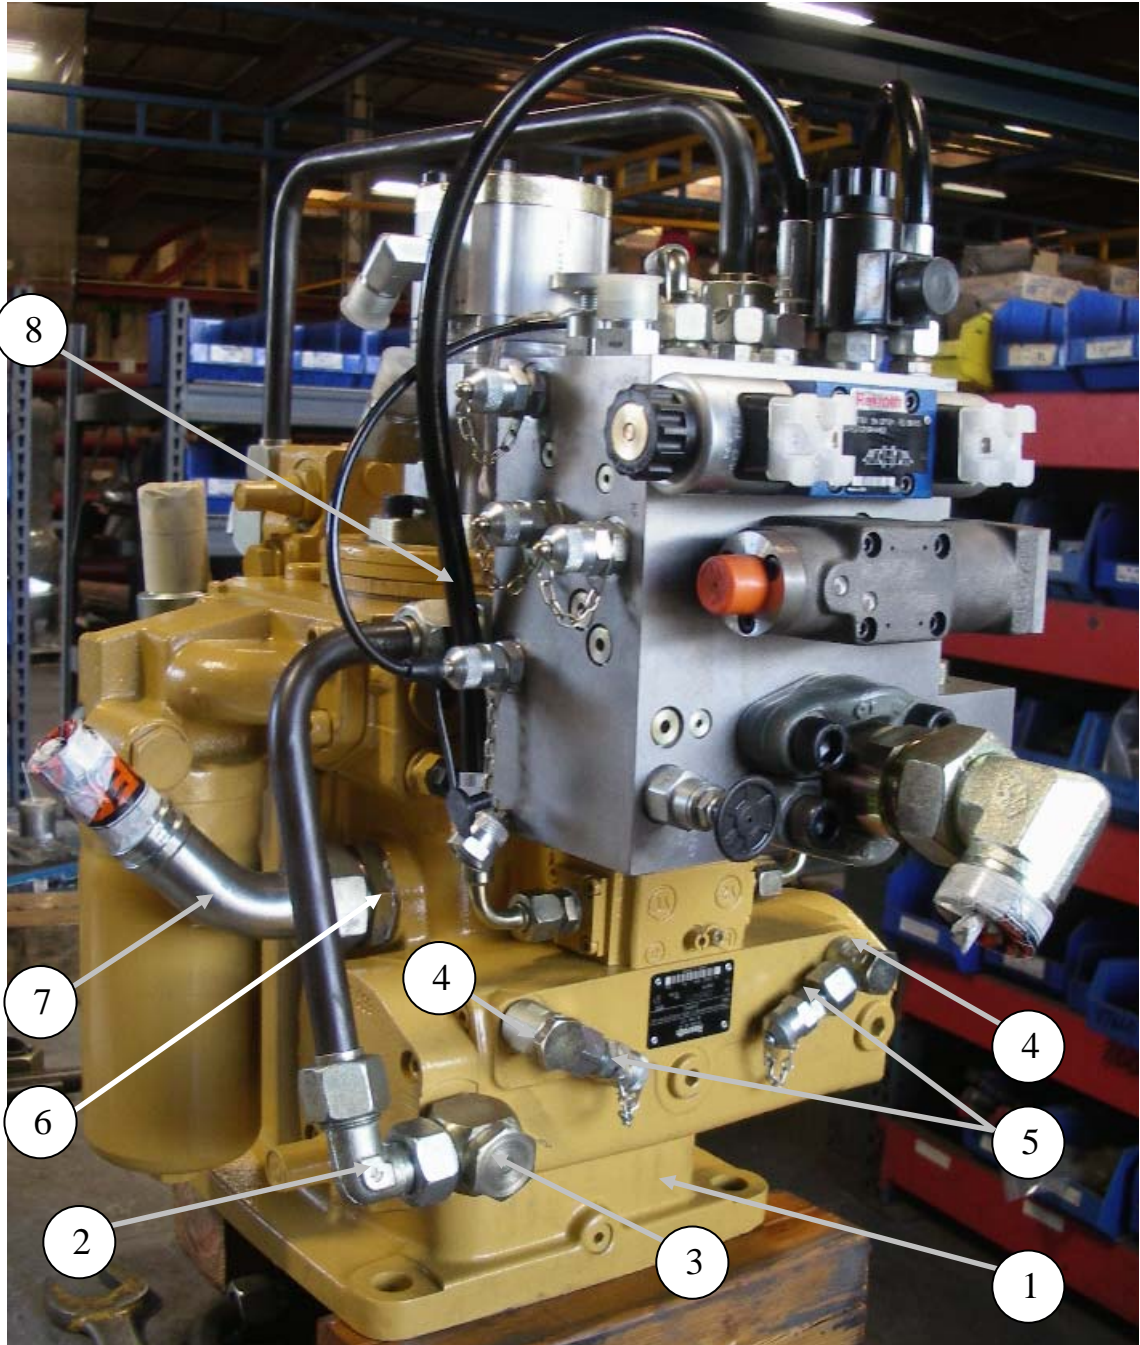

MAIN HYDRAULIC PUMP
180cc

REED
13822 Oaks Avenue
Chino, CA 91710
reedpumps.com

87574-P

MAIN HYDRAULIC PUMP 180cc

REED
13822 Oaks Avenue
Chino, CA 91710
reedpumps.com

ID #	PART #	PART DESCRIPTION	QUANTITY	
1	W-108121	PUMP, AVG180 CC A PAD WITH FLUSHING VALVE	1	EA
2	801888-005	SWIVEL ELBOW-18L	1	EA
3	801874-004	BANJO ELBOW 18LX22MX1.5	1	EA
4	801874-007	BANJO ELBOW 12LX16MX1.5	2	EA
5	W-105076	FITTING, GAUGE FITTING-L12	2	EA
6	801872-001	ADAPTOR, 08LXM12X1.5	1	EA
7	W-105169	ADAPTOR, 45-28L(F) X 1 1/4 HOSE	1	EA
8	87461	HOSE, THERMOPLASTIC, 12L ENDS-24"	1	EA
9	W-109849	FILTER, FOR W-108121- 180 CC PUMP	1	EA
10	801499-ORING	FILTER O-RING 02.079- 78,97 X 3,53-S-FKM70	1	EA

MAIN HYDRAULIC PUMP 180cc

REED
13822 Oaks Avenue
Chino, CA 91710
reedpumps.com

ID #	PART #	PART DESCRIPTION	QUANTITY	
18	801888-007	SWIVEL ELBOW-30S	1	EA
19	86265-003	SPLIT FLANGE-CODE 62-20 SAE	1	EA
20	87458	SHCS, M14X200-GR 12.9	4	EA
21	803165	M14-LOCK WASHER	4	EA
22	87661	TEST POINTS M16X2-SAE6 MALE	4	EA
23	801872-013	ADAPTOR, 12LXM12X1.5	2	EA
24	85691	SOLENOID VALVE, PUMP	1	EA
24A	W-105575	SEAL KIT FOR W-105581	1	EA
25	W-105579	HP CONTROL VALVE	1	EA
25A	W-105580	SEAL KIT	1	EA
26	87959	CARTRIDGE LODGIC (4500 PSI)-(TORQUE 30-35 FT LB)	1	EA
27	802763	O-RING #222, BUNA 90 SHORE	2	EA
28	87576	FLANGE ADAPTOR, 1 1/4" SAE-30S	1	EA

MAIN HYDRAULIC PUMP 180cc

REED
13822 Oaks Avenue
Chino, CA 91710
reedpumps.com

ID #	PART #	PART DESCRIPTION	QUANTITY	
29	86952	MANIFOLD, CLOSE LOOP MASTER CONTROL	1	EA
30	801778	MANIFOLD, A4VG125 / A4VG180	1	EA
31	801871-004	PLUG - 1/2 BSPP	2	EA
32	801901-004	CHECK VALVE - 18L X 1/2 BSPP-PORT	1	EA
33	W-106083	FAST CHANGE VALVE (PUSHOVER VALVE)	1	EA
34	802763	O-RING #222, BUNA 90 SHORE	2	EA