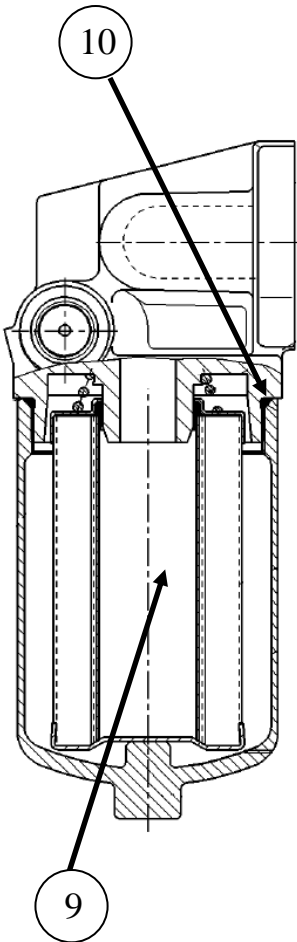

MAIN HYDRAULIC PUMP
180cc

REED
13822 Oaks Avenue
Chino, CA 91710
reedpumps.com

87574-P

MAIN HYDRAULIC PUMP 180cc

REED
13822 Oaks Avenue
Chino, CA 91710
reedpumps.com

ID #	PART #	PART DESCRIPTION	QUANTITY	
1	W-108121	PUMP, AVG180 CC A PAD WITH FLUSHING VALVE	1	EA
2	801888-005	SWIVEL ELBOW-18L	1	EA
3	801874-004	BANJO ELBOW 18LX22MX1.5	1	EA
4	801874-007	BANJO ELBOW 12LX16MX1.5	2	EA
5	W-105076	FITTING, GAUGE FITTING-L12	2	EA
6	801872-001	ADAPTOR, 08LXM12X1.5	1	EA
7	W-105169	ADAPTOR, 45-28L(F) X 1 1/4 HOSE	1	EA
8	87461	HOSE, THERMOPLASTIC, 12L ENDS-24"	1	EA
9	W-109849	FILTER, FOR W-108121- 180 CC PUMP	1	EA
10	801499-ORING	FILTER O-RING 02.079- 78,97 X 3,53-S-FKM70	1	EA

MAIN HYDRAULIC PUMP 180cc

REED
13822 Oaks Avenue
Chino, CA 91710
reedpumps.com

X2

ID #	PART #	PART DESCRIPTION	QUANTITY	
11	81002	FITTING-MB-MJ-8-10	1	EA
12	801876-006	ADAPTOR-18L X SAE 10	1	EA
13	801876-001	ADAPTOR-12L X SAE 6	5	EA
14	87568	PLUG O-RING BOSS SAE-4	2	EA
15	88140	PRESSURE REDUCING CARTRIDGE (PWM)	1	EA
16	86952-002	FLOW CONTROL CAT/W KNOB (HYDRAFOCE)	1	EA
17	88376	REVERSE CARTRIDGE DNDA-MNN-212	1	EA
18	88377	COIL FOR 88376	1	EA

MAIN HYDRAULIC PUMP 180cc

REED
13822 Oaks Avenue
Chino, CA 91710
reedpumps.com

ID #	PART #	PART DESCRIPTION	QUANTITY	
29	86952	MANIFOLD, CLOSE LOOP MASTER CONTROL	1	EA
30	801778	MANIFOLD, A4VG125 / A4VG180	1	EA
31	801871-004	PLUG - 1/2 BSPP	2	EA
32	801901-004	CHECK VALVE - 18L X 1/2 BSPP-PORT	1	EA
33	W-106083	FAST CHANGE VALVE (PUSHOVER VALVE)	1	EA
34	802763	O-RING #222, BUNA 90 SHORE	2	EA