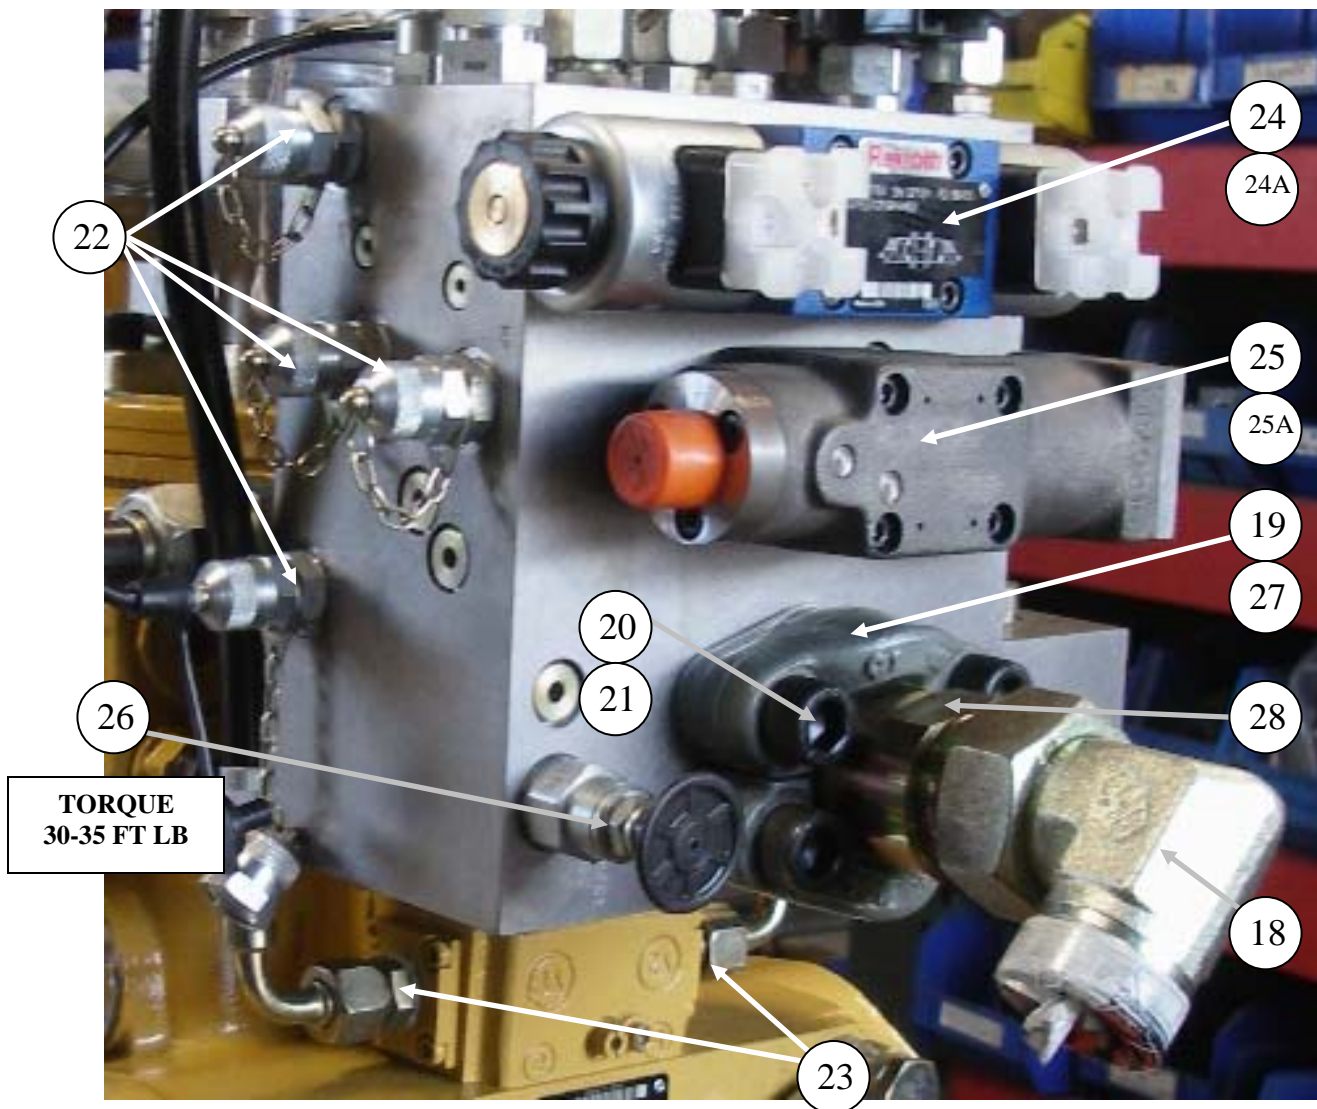

MAIN HYDRAULIC PUMP
180cc

REED
13822 Oaks Avenue
Chino, CA 91710
reedpumps.com

87574-P

MAIN HYDRAULIC PUMP 180cc

REED
13822 Oaks Avenue
Chino, CA 91710
reedpumps.com

ID #	PART #	PART DESCRIPTION	QUANTITY	
1	W-108121	PUMP, AVG180 CC A PAD WITH FLUSHING VALVE	1	EA
2	801888-005	SWIVEL ELBOW-18L	1	EA
3	801874-004	BANJO ELBOW 18LX22MX1.5	1	EA
4	801874-007	BANJO ELBOW 12LX16MX1.5	2	EA
5	W-105076	FITTING, GAUGE FITTING-L12	2	EA
6	801872-001	ADAPTOR, 08LXM12X1.5	1	EA
7	W-105169	ADAPTOR, 45-28L(F) X 1 1/4 HOSE	1	EA
8	87461	HOSE, THERMOPLASTIC, 12L ENDS-24"	1	EA
9	W-109849	FILTER, FOR W-108121- 180 CC PUMP	1	EA
10	801499-ORING	FILTER O-RING 02.079- 78,97 X 3,53-S-FKM70	1	EA

MAIN HYDRAULIC PUMP 180cc

REED
13822 Oaks Avenue
Chino, CA 91710
reedpumps.com

ID #	PART #	PART DESCRIPTION	QUANTITY	
18	801888-007	SWIVEL ELBOW-30S	1	EA
19	86265-003	SPLIT FLANGE-CODE 62-20 SAE	1	EA
20	87458	SHCS, M14X200-GR 12.9	4	EA
21	803165	M14-LOCK WASHER	4	EA
22	87661	TEST POINTS M16X2-SAE6 MALE	4	EA
23	801872-013	ADAPTOR, 12LXM12X1.5	2	EA
24	85691	SOLENOID VALVE, PUMP	1	EA
24A	W-105575	SEAL KIT FOR W-105581	1	EA
25	W-105579	HP CONTROL VALVE	1	EA
25A	W-105580	SEAL KIT	1	EA
26	87959	CARTRIDGE LODGIC (4500 PSI)-(TORQUE 30-35 FT LB)	1	EA
27	802763	O-RING #222, BUNA 90 SHORE	2	EA
28	87576	FLANGE ADAPTOR, 1 1/4" SAE-30S	1	EA

MAIN HYDRAULIC PUMP 180cc

REED
13822 Oaks Avenue
Chino, CA 91710
reedpumps.com

ID #	PART #	PART DESCRIPTION	QUANTITY	
29	86952	MANIFOLD, CLOSE LOOP MASTER CONTROL	1	EA
30	801778	MANIFOLD, A4VG125 / A4VG180	1	EA
31	801871-004	PLUG - 1/2 BSPP	2	EA
32	801901-004	CHECK VALVE - 18L X 1/2 BSPP-PORT	1	EA
33	W-106083	FAST CHANGE VALVE (PUSHOVER VALVE)	1	EA
34	802763	O-RING #222, BUNA 90 SHORE	2	EA