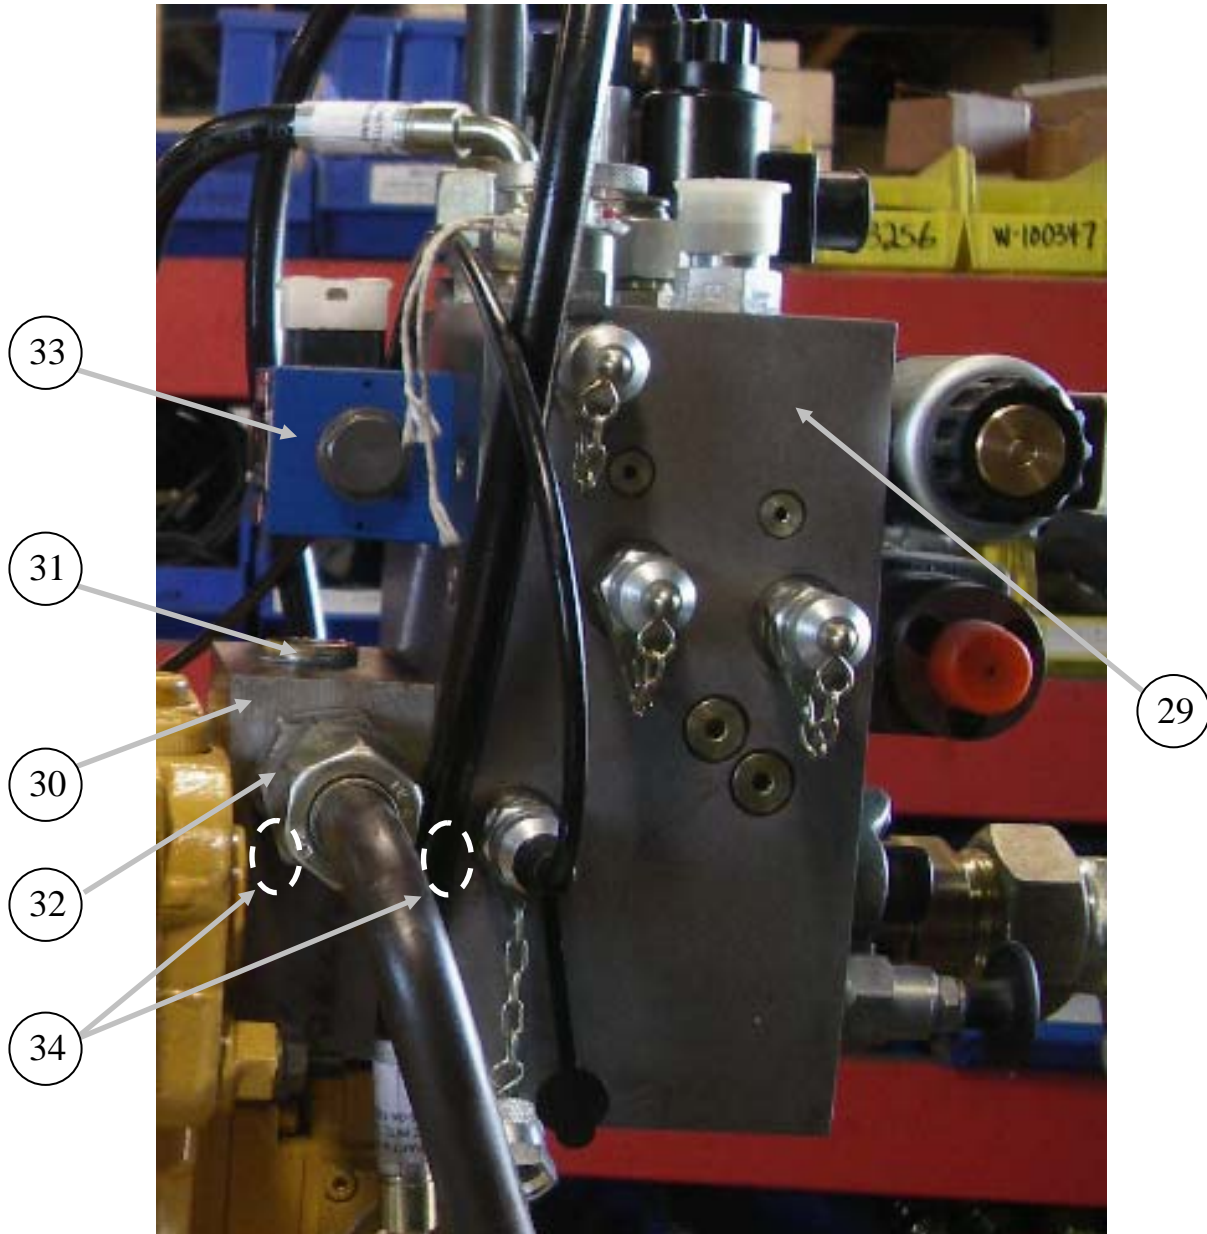

MAIN HYDRAULIC PUMP 180cc

REED
13822 Oaks Avenue
Chino, CA 91710
reedpumps.com

ID #	PART #	PART DESCRIPTION	QUANTITY	
18	801888-007	SWIVEL ELBOW-30S	1	EA
19	86265-003	SPLIT FLANGE-CODE 62-20 SAE	1	EA
20	87458	SHCS, M14X200-GR 12.9	4	EA
21	803165	M14-LOCK WASHER	4	EA
22	87661	TEST POINTS M16X2-SAE6 MALE	4	EA
23	801872-013	ADAPTOR, 12LXM12X1.5	2	EA
24	85691	SOLENOID VALVE, PUMP	1	EA
24A	W-105575	SEAL KIT FOR W-105581	1	EA
25	W-105579	HP CONTROL VALVE	1	EA
25A	W-105580	SEAL KIT	1	EA
26	87959	CARTRIDGE LODGIC (4500 PSI)-(TORQUE 30-35 FT LB)	1	EA
27	802763	O-RING #222, BUNA 90 SHORE	2	EA
28	87576	FLANGE ADAPTOR, 1 1/4" SAE-30S	1	EA

MAIN HYDRAULIC PUMP 180cc

REED
13822 Oaks Avenue
Chino, CA 91710
reedpumps.com

ID #	PART #	PART DESCRIPTION	QUANTITY	
29	86952	MANIFOLD, CLOSE LOOP MASTER CONTROL	1	EA
30	801778	MANIFOLD, A4VG125 / A4VG180	1	EA
31	801871-004	PLUG - 1/2 BSPP	2	EA
32	801901-004	CHECK VALVE - 18L X 1/2 BSPP-PORT	1	EA
33	W-106083	FAST CHANGE VALVE (PUSHOVER VALVE)	1	EA
34	802763	O-RING #222, BUNA 90 SHORE	2	EA

MAIN HYDRAULIC PUMP 180cc

REED
13822 Oaks Avenue
Chino, CA 91710
reedpumps.com

ID #	PART #	PART DESCRIPTION	QUANTITY	
54	87461	HOSE, THERMOPLASTIC, 12L ENDS-24"	2	EA
55	801872-007	ADAPTOR - 18L X M22 X 1.5	1	EA
56	801889-006	SWIVEL BRANCH TEE - 25S	1	EA
57	801487-017	HOSE, 10G6K-18FDLX-18FDLX-31"	1	EA
58	801795	HARD LINE	1	EA
59	801517	ADAPTOR-STR-35L (M) X SAE16 (M)	1	EA
60	801506	ADAPTOR-90L-35L (F) X 1.50 HOSE	1	EA
61	87462	HOSE, THERMOPLASTIC, 12L ENDS-16"	1	EA
62	87614	MINI CHECK HOSE, 24" 16-20 ENDS	1	EA
63	W-104949	FLUSHING VALVE, REXROTH	1	EA
64	802763	O-RING #222, BUNA 90 SHORE	1	EA