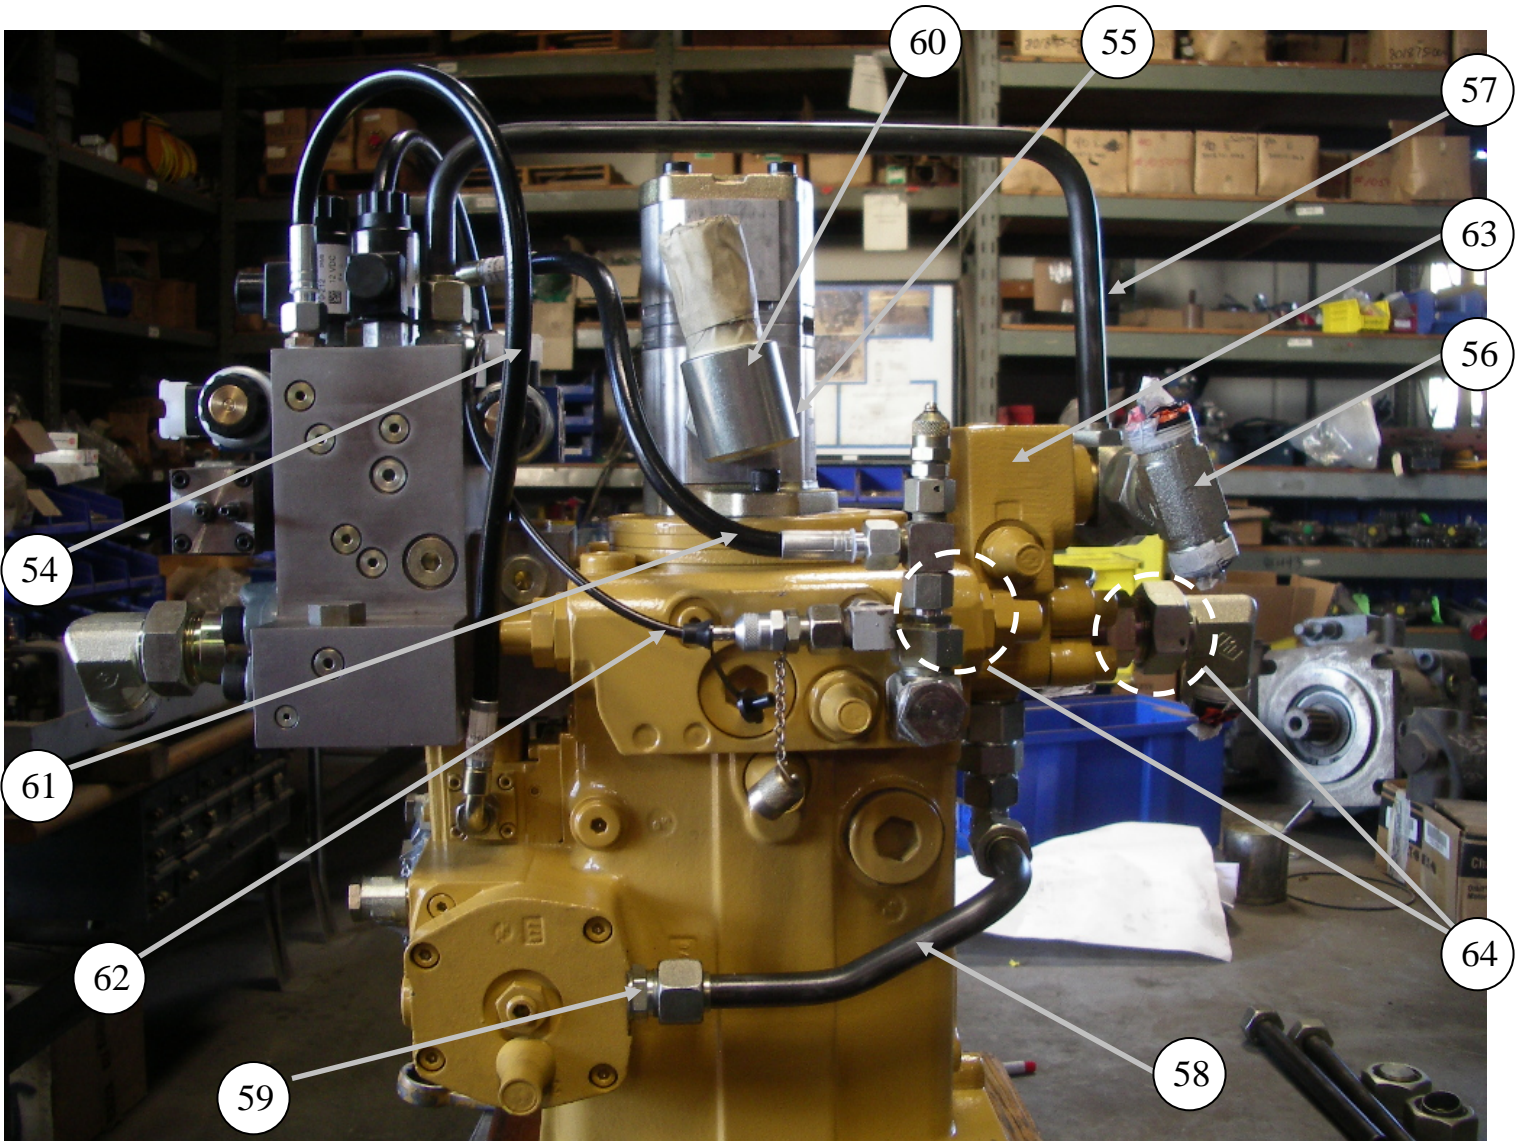

MAIN HYDRAULIC PUMP 180cc

REED
13822 Oaks Avenue
Chino, CA 91710
reedpumps.com

ID #	PART #	PART DESCRIPTION	QUANTITY	
41	801506	ADAPTOR-90L-35L (F) X 1.50 HOSE	1	EA
42	801526	ADAPTOR-STR-35L (M) X M48X2.0 (M)	1	EA
43	801875-008	BANJO ELBOW-18L X 3/4 BSPP	1	EA
44	801875-004	BANJO ELBOW-25SX1 BSPP	1	EA
45	801889-006	SWIVEL BRANCH TEE - 25S	1	EA
46	86265-003	SPLIT FLANGE-CODE 62-20 SAE	1	EA
47	803164	M14X100 BOLT	4	EA
48	803165	M14 LOCK WASHER	4	EA
49	87576	FLANGE ADAPTOR, 1 1/4" SAE-30S	1	EA
50	801888-007	SWIVEL ELBOW - 30S	1	EA
51	801901-004	CHECK VALVE-18L X 1/2 BSPP-PORT	1	EA
52	801888-005	SWIVEL ELBOW - 18L	1	EA
53	802763	O-RING #222, BUNA 90 SHORE	1	EA

MAIN HYDRAULIC PUMP 180cc

REED
13822 Oaks Avenue
Chino, CA 91710
reedpumps.com

ID #	PART #	PART DESCRIPTION	QUANTITY	
54	87461	HOSE, THERMOPLASTIC, 12L ENDS-24"	2	EA
55	801872-007	ADAPTOR - 18L X M22 X 1.5	1	EA
56	801889-006	SWIVEL BRANCH TEE - 25S	1	EA
57	801487-017	HOSE, 10G6K-18FDLX-18FDLX-31"	1	EA
58	801795	HARD LINE	1	EA
59	801517	ADAPTOR-STR-35L (M) X SAE16 (M)	1	EA
60	801506	ADAPTOR-90L-35L (F) X 1.50 HOSE	1	EA
61	87462	HOSE, THERMOPLASTIC, 12L ENDS-16"	1	EA
62	87614	MINI CHECK HOSE, 24" 16-20 ENDS	1	EA
63	W-104949	FLUSHING VALVE, REXROTH	1	EA
64	802763	O-RING #222, BUNA 90 SHORE	1	EA

MAIN HYDRAULIC PUMP 180cc

REED
13822 Oaks Avenue
Chino, CA 91710
reedpumps.com

ID #	PART #	PART DESCRIPTION	QUANTITY	
65	W-105076	FITTING, GAUGE FITTING – L12	2	EA
66	801890-003	SWIVEL RUN TEE, 12L	1	EA
67	801891-008	TUBE REDUCER-18LX12L	1	EA
68	801872-007	ADAPTOR 18LXM22 1.5	1	EA
69	801874-004	BANJO ELBOW – 18L X M22 X 1.5	1	EA
70	801872-013	ADATPER STEM – 12L X M12 X 1.5	1	EA
71	801888-003	SWIVEL ELBOW-12L	1	EA