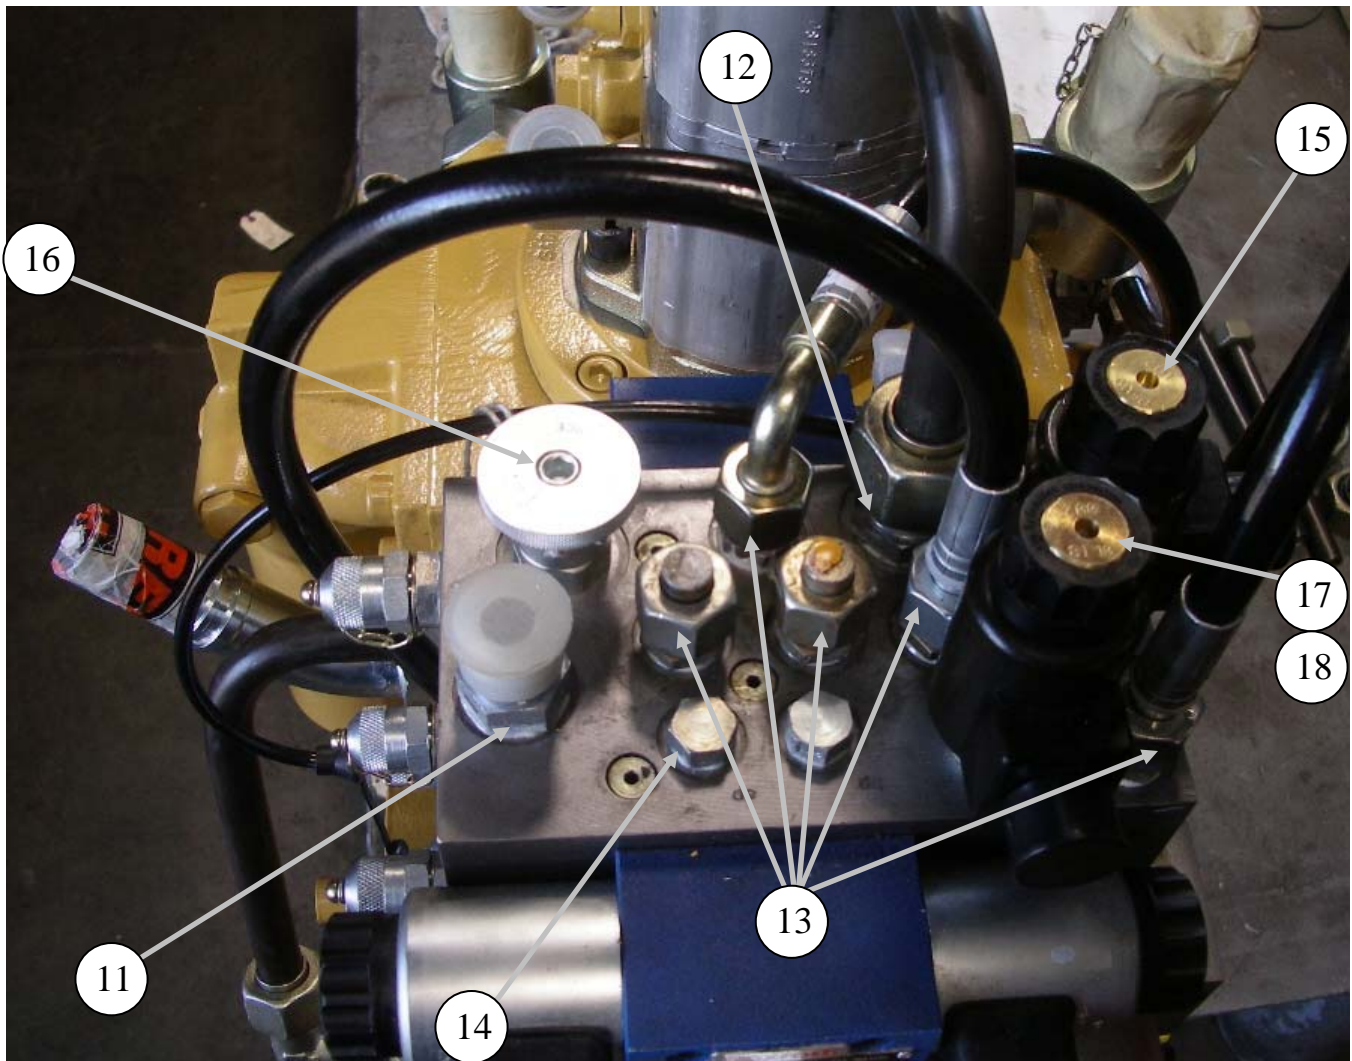

MAIN HYDRAULIC PUMP 180cc

REED
13822 Oaks Avenue
Chino, CA 91710
reedpumps.com

X2

ID #	PART #	PART DESCRIPTION	QUANTITY	
11	81002	FITTING-MB-MJ-8-10	1	EA
12	801876-006	ADAPTOR-18L X SAE 10	1	EA
13	801876-001	ADAPTOR-12L X SAE 6	5	EA
14	87568	PLUG O-RING BOSS SAE-4	2	EA
15	88140	PRESSURE REDUCING CARTRIDGE (PWM)	1	EA
16	86952-002	FLOW CONTROL CAT/W KNOB (HYDRAFOCE)	1	EA
17	88376	REVERSE CARTRIDGE DNDA-MNN-212	1	EA
18	88377	COIL FOR 88376	1	EA