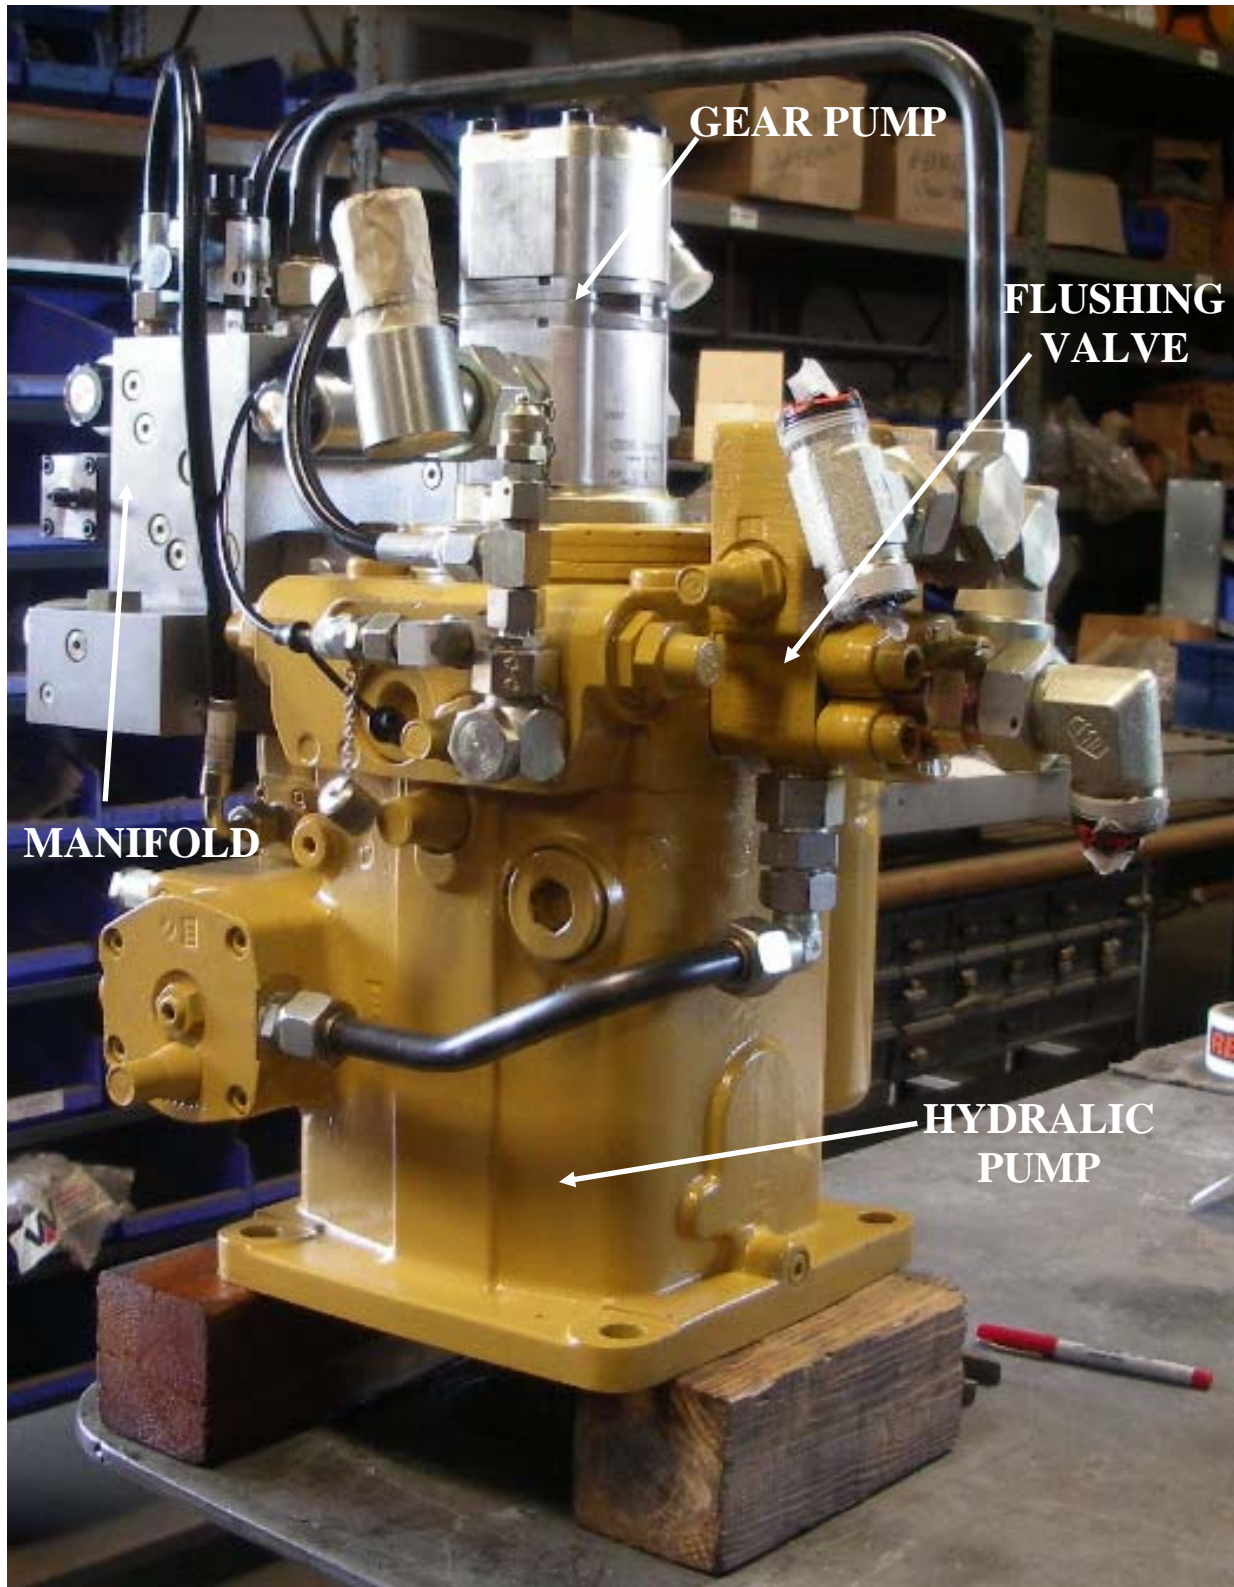

MAIN HYDRAULIC PUMP
180cc

REED
13822 Oaks Avenue
Chino, CA 91710
reedpumps.com

87574-P

MAIN HYDRAULIC PUMP 180cc

REED
13822 Oaks Avenue
Chino, CA 91710
reedpumps.com

ID #	PART #	PART DESCRIPTION	QUANTITY	
1	W-108121	PUMP, AVG180 CC A PAD WITH FLUSHING VALVE	1	EA
2	801888-005	SWIVEL ELBOW-18L	1	EA
3	801874-004	BANJO ELBOW 18LX22MX1.5	1	EA
4	801874-007	BANJO ELBOW 12LX16MX1.5	2	EA
5	W-105076	FITTING, GAUGE FITTING-L12	2	EA
6	801872-001	ADAPTOR, 08LXM12X1.5	1	EA
7	W-105169	ADAPTOR, 45-28L(F) X 1 1/4 HOSE	1	EA
8	87461	HOSE, THERMOPLASTIC, 12L ENDS-24"	1	EA
9	W-109849	FILTER, FOR W-108121- 180 CC PUMP	1	EA
10	801499-ORING	FILTER O-RING 02.079- 78,97 X 3,53-S-FKM70	1	EA

MAIN HYDRAULIC PUMP 180cc

REED
13822 Oaks Avenue
Chino, CA 91710
reedpumps.com

ID #	PART #	PART DESCRIPTION	QUANTITY	
18	801888-007	SWIVEL ELBOW-30S	1	EA
19	86265-003	SPLIT FLANGE-CODE 62-20 SAE	1	EA
20	87458	SHCS, M14X200-GR 12.9	4	EA
21	803165	M14-LOCK WASHER	4	EA
22	87661	TEST POINTS M16X2-SAE6 MALE	4	EA
23	801872-013	ADAPTOR, 12LXM12X1.5	2	EA
24	85691	SOLENOID VALVE, PUMP	1	EA
24A	W-105575	SEAL KIT FOR W-105581	1	EA
25	W-105579	HP CONTROL VALVE	1	EA
25A	W-105580	SEAL KIT	1	EA
26	87959	CARTRIDGE LODGIC (4500 PSI)-(TORQUE 30-35 FT LB)	1	EA
27	802763	O-RING #222, BUNA 90 SHORE	2	EA
28	87576	FLANGE ADAPTOR, 1 1/4" SAE-30S	1	EA

MAIN HYDRAULIC PUMP 180cc

REED
13822 Oaks Avenue
Chino, CA 91710
reedpumps.com

ID #	PART #	PART DESCRIPTION	QUANTITY	
29	86952	MANIFOLD, CLOSE LOOP MASTER CONTROL	1	EA
30	801778	MANIFOLD, A4VG125 / A4VG180	1	EA
31	801871-004	PLUG - 1/2 BSPP	2	EA
32	801901-004	CHECK VALVE - 18L X 1/2 BSPP-PORT	1	EA
33	W-106083	FAST CHANGE VALVE (PUSHOVER VALVE)	1	EA
34	802763	O-RING #222, BUNA 90 SHORE	2	EA