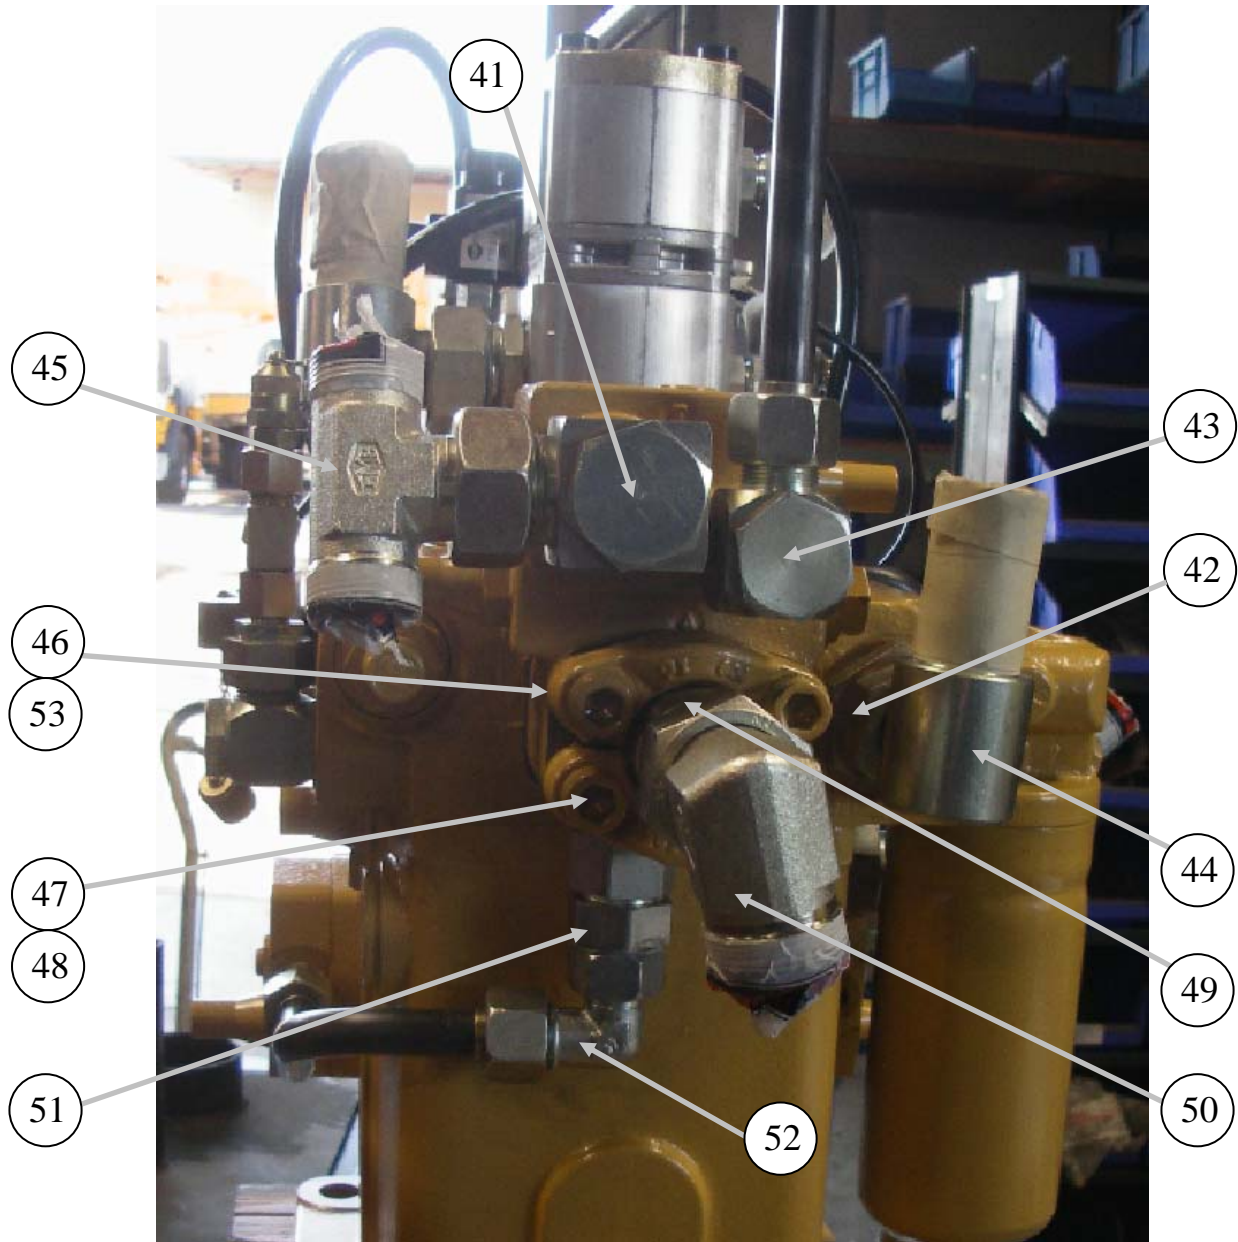

MAIN HYDRAULIC PUMP 180cc

REED
13822 Oaks Avenue
Chino, CA 91710
reedpumps.com

ID #	PART #	PART DESCRIPTION	QUANTITY	
35	87571-1	GEAR PUMP, 25/11.3CC RH A-PAD SPL	1	EA
36	86728-014	ELBOW, MB-MJ90-10-10	1	EA
37	86900-023	ELBOW, MB-MJ90-12-12	1	EA
38	803153	BOLT, M12X1.75X35 HEX 10.9 DIN933	2	EA
39		M12x35 FLAT WASHER	2	EA
40	W-109842-ORING	O-RING	1	EA

MAIN HYDRAULIC PUMP 180cc

REED
13822 Oaks Avenue
Chino, CA 91710
reedpumps.com

ID #	PART #	PART DESCRIPTION	QUANTITY	
41	801506	ADAPTOR-90L-35L (F) X 1.50 HOSE	1	EA
42	801526	ADAPTOR-STR-35L (M) X M48X2.0 (M)	1	EA
43	801875-008	BANJO ELBOW-18L X 3/4 BSPP	1	EA
44	801875-004	BANJO ELBOW-25SX1 BSPP	1	EA
45	801889-006	SWIVEL BRANCH TEE - 25S	1	EA
46	86265-003	SPLIT FLANGE-CODE 62-20 SAE	1	EA
47	803164	M14X100 BOLT	4	EA
48	803165	M14 LOCK WASHER	4	EA
49	87576	FLANGE ADAPTOR, 1 1/4" SAE-30S	1	EA
50	801888-007	SWIVEL ELBOW - 30S	1	EA
51	801901-004	CHECK VALVE-18L X 1/2 BSPP-PORT	1	EA
52	801888-005	SWIVEL ELBOW - 18L	1	EA
53	802763	O-RING #222, BUNA 90 SHORE	1	EA

MAIN HYDRAULIC PUMP 180cc

REED
13822 Oaks Avenue
Chino, CA 91710
reedpumps.com

ID #	PART #	PART DESCRIPTION	QUANTITY	
54	87461	HOSE, THERMOPLASTIC, 12L ENDS-24"	2	EA
55	801872-007	ADAPTOR - 18L X M22 X 1.5	1	EA
56	801889-006	SWIVEL BRANCH TEE - 25S	1	EA
57	801487-017	HOSE, 10G6K-18FDLX-18FDLX-31"	1	EA
58	801795	HARD LINE	1	EA
59	801517	ADAPTOR-STR-35L (M) X SAE16 (M)	1	EA
60	801506	ADAPTOR-90L-35L (F) X 1.50 HOSE	1	EA
61	87462	HOSE, THERMOPLASTIC, 12L ENDS-16"	1	EA
62	87614	MINI CHECK HOSE, 24" 16-20 ENDS	1	EA
63	W-104949	FLUSHING VALVE, REXROTH	1	EA
64	802763	O-RING #222, BUNA 90 SHORE	1	EA