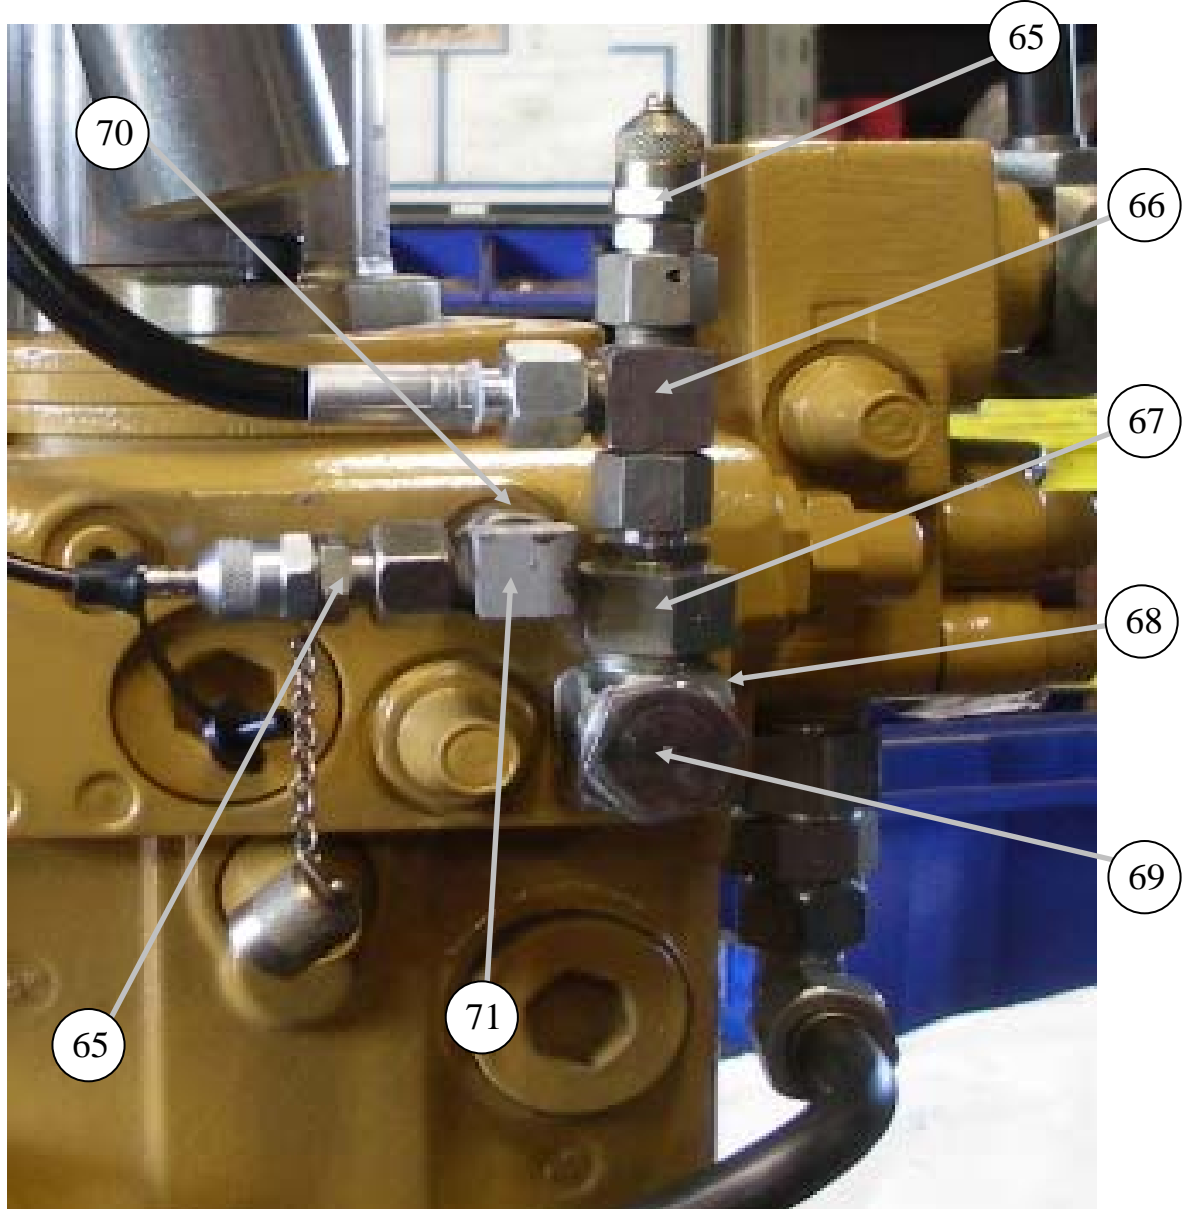

MAIN HYDRAULIC PUMP 180cc

REED
13822 Oaks Avenue
Chino, CA 91710
reedpumps.com

ID #	PART #	PART DESCRIPTION	QUANTITY	
41	801506	ADAPTOR-90L-35L (F) X 1.50 HOSE	1	EA
42	801526	ADAPTOR-STR-35L (M) X M48X2.0 (M)	1	EA
43	801875-008	BANJO ELBOW-18L X 3/4 BSPP	1	EA
44	801875-004	BANJO ELBOW-25SX1 BSPP	1	EA
45	801889-006	SWIVEL BRANCH TEE - 25S	1	EA
46	86265-003	SPLIT FLANGE-CODE 62-20 SAE	1	EA
47	803164	M14X100 BOLT	4	EA
48	803165	M14 LOCK WASHER	4	EA
49	87576	FLANGE ADAPTOR, 1 1/4" SAE-30S	1	EA
50	801888-007	SWIVEL ELBOW - 30S	1	EA
51	801901-004	CHECK VALVE-18L X 1/2 BSPP-PORT	1	EA
52	801888-005	SWIVEL ELBOW - 18L	1	EA
53	802763	O-RING #222, BUNA 90 SHORE	1	EA

MAIN HYDRAULIC PUMP 180cc

REED
13822 Oaks Avenue
Chino, CA 91710
reedpumps.com

ID #	PART #	PART DESCRIPTION	QUANTITY	
54	87461	HOSE, THERMOPLASTIC, 12L ENDS-24"	2	EA
55	801872-007	ADAPTOR - 18L X M22 X 1.5	1	EA
56	801889-006	SWIVEL BRANCH TEE - 25S	1	EA
57	801487-017	HOSE, 10G6K-18FDLX-18FDLX-31"	1	EA
58	801795	HARD LINE	1	EA
59	801517	ADAPTOR-STR-35L (M) X SAE16 (M)	1	EA
60	801506	ADAPTOR-90L-35L (F) X 1.50 HOSE	1	EA
61	87462	HOSE, THERMOPLASTIC, 12L ENDS-16"	1	EA
62	87614	MINI CHECK HOSE, 24" 16-20 ENDS	1	EA
63	W-104949	FLUSHING VALVE, REXROTH	1	EA
64	802763	O-RING #222, BUNA 90 SHORE	1	EA

MAIN HYDRAULIC PUMP 180cc

REED
13822 Oaks Avenue
Chino, CA 91710
reedpumps.com

ID #	PART #	PART DESCRIPTION	QUANTITY	
65	W-105076	FITTING, GAUGE FITTING – L12	2	EA
66	801890-003	SWIVEL RUN TEE, 12L	1	EA
67	801891-008	TUBE REDUCER-18LX12L	1	EA
68	801872-007	ADAPTOR 18LXM22 1.5	1	EA
69	801874-004	BANJO ELBOW – 18L X M22 X 1.5	1	EA
70	801872-013	ADATPER STEM – 12L X M12 X 1.5	1	EA
71	801888-003	SWIVEL ELBOW-12L	1	EA