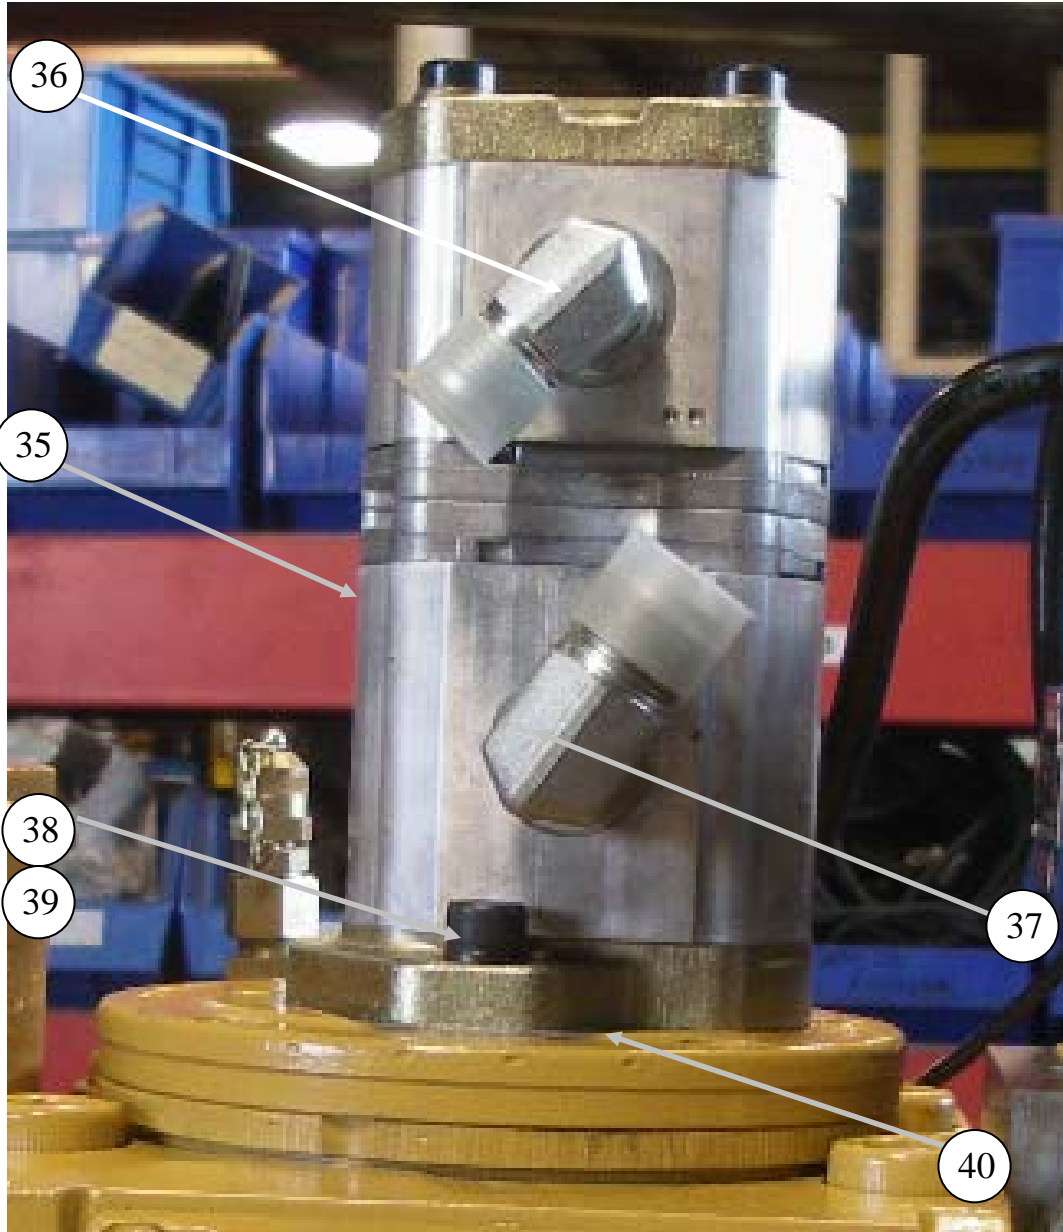

MAIN HYDRAULIC PUMP 180cc

REED
13822 Oaks Avenue
Chino, CA 91710
reedpumps.com

ID #	PART #	PART DESCRIPTION	QUANTITY	
35	87571-1	GEAR PUMP, 25/11.3CC RH A-PAD SPL	1	EA
36	86728-014	ELBOW, MB-MJ90-10-10	1	EA
37	86900-023	ELBOW, MB-MJ90-12-12	1	EA
38	803153	BOLT, M12X1.75X35 HEX 10.9 DIN933	2	EA
39		M12x35 FLAT WASHER	2	EA
40	W-109842-ORING	O-RING	1	EA