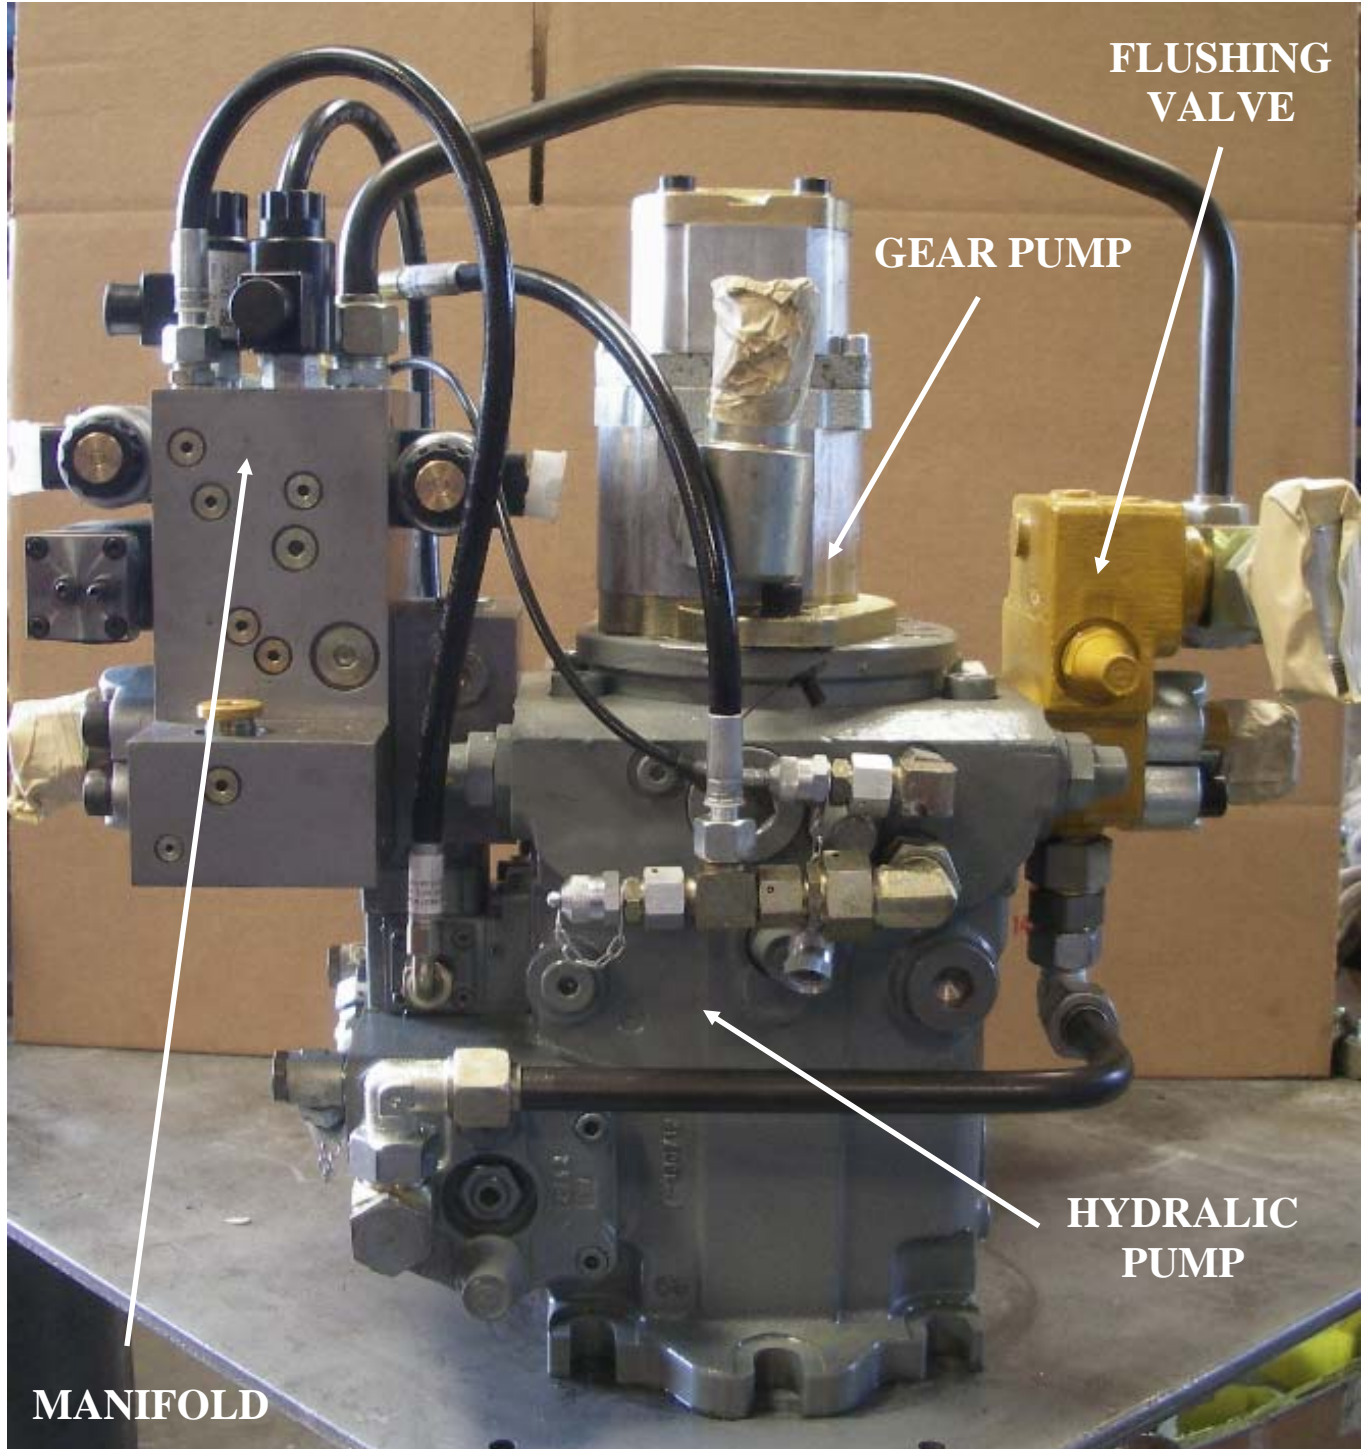

MAIN HYDRAULIC PUMP
125cc

REED
13822 Oaks Avenue
Chino, CA 91710
reedpumps.com

87929-P

MAIN HYDRAULIC PUMP 125cc

REED
13822 Oaks Avenue
Chino, CA 91710
reedpumps.com

ID #	PART #	PART DESCRIPTION	QUANTITY	
1	W-109842	PUMP, AVG180 CC SAE B PAD WITH FLUSHING VALVE	1	EA
2	87458	SHCS, M14X200-GR 12.9	4	EA
3	803165	M14-LOCK WASHER	4	EA
4	801874-007	BANJO ELBOW 12LX16MX1.5	2	EA
5	W-105076	FITTING, GAUGE FITTING-L12	2	EA
6	87576	FLANGE ADAPTER, 1 1/4" SAE-30S	1	EA
7	86265-003	SPLIT FLANGE-CODE 62-20 SAE	1	EA
8	802763	O-RING #222, BUNA 90 SHORE	1	EA
9	801888-007	SWIVEL ELBOW-30S	1	EA
10	801871-004	PLUG - 1/2 BSPP	2	EA

MAIN HYDRAULIC PUMP 125cc

REED
13822 Oaks Avenue
Chino, CA 91710
reedpumps.com

ID #	PART #	PART DESCRIPTION	QUANTITY	
11	81002	FITTING-MB-MJ-8-10	1	EA
12	86952-002	FLOW CONTROL CAT/W KNOB (HYDRAFOCE)	1	EA
13	87568	PLUG O-RING BOSS SAE-4	2	EA
14	88140	PRESSURE REDUCING ELECTRO PROPORSIONAL (PWM) WITH COIL	1	EA
15	88376	REVERSE CARTRIDGE DNDA-MNN-212	1	EA
16	88377	COIL FOR 88376 CARTRIDGE	1	EA
17	801876-001	ADAPTOR-12L X SAE 6	5	EA
18	801876-006	ADAPTOR-18L X SAE 10	1	EA

MAIN HYDRAULIC PUMP 125cc

REED
13822 Oaks Avenue
Chino, CA 91710
reedpumps.com

ID #	PART #	PART DESCRIPTION	QUANTITY	
18	87445-1	GEAR PUMP, 25/11.3CC RH B-PAD SPL	1	EA
19	803153	BOLT, M12X1.75X35 HEX 10.9 DIN933	2	EA
20		M12x35 FLAT WASHER	2	EA
21	801506	ADAPTER-90L-35L (F) X 1.50 HOSE	1	EA
22	801517	ADAPTER-STR-35L (M) X SAE16 (M)	1	EA
23	W-105651-ORING		1	EA

MAIN HYDRAULIC PUMP 125cc

REED
13822 Oaks Avenue
Chino, CA 91710
reedpumps.com

ID #	PART #	PART DESCRIPTION	QUANTITY	
29	86952	MANIFOLD, CLOSE LOOP MASTER CONTROL	1	EA
30	801778	MANIFOLD, A4VG125 / A4VG180	1	EA
31	801871-004	PLUG - ½ BSPP	2	EA
32	801901-004	CHECK VALVE - 18L X ½ BSPP-PORT	1	EA
33	W-106083	FAST CHANGE VALVE (PUSHOVER VALVE)	1	EA
34	802763	O-RING #222, BUNA 90 SHORE	2	EA