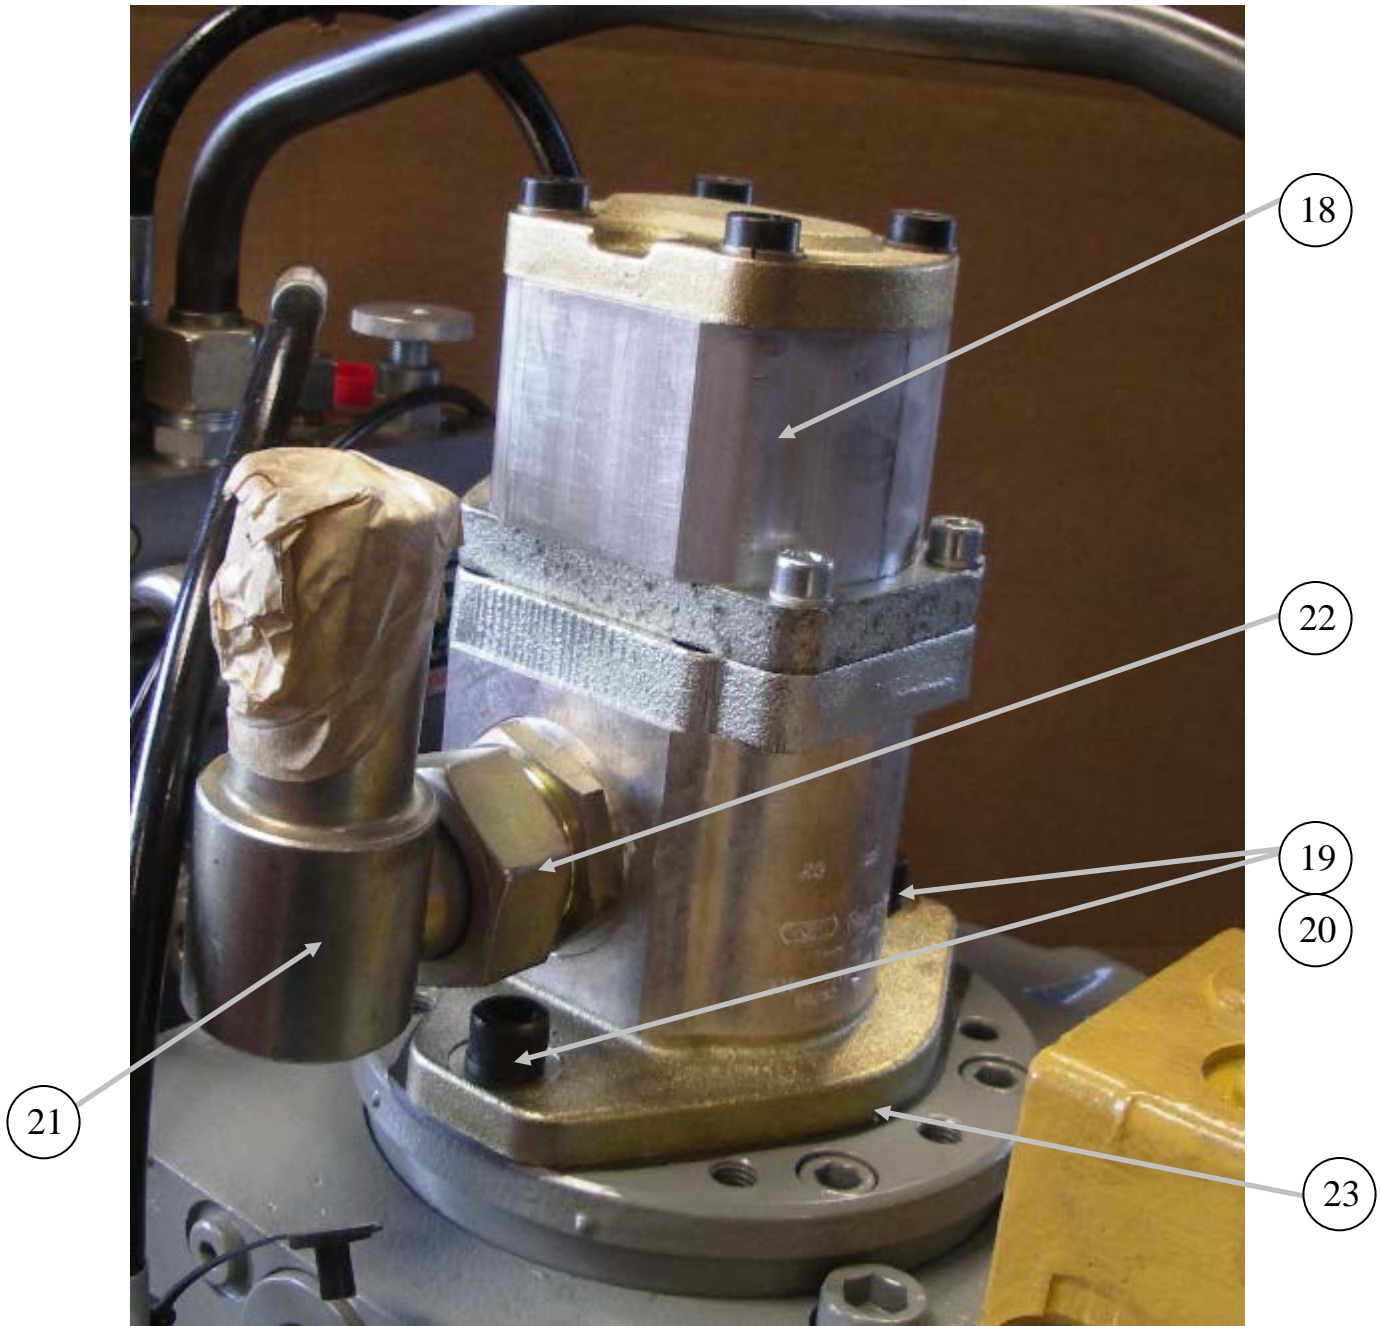

MAIN HYDRAULIC PUMP
125cc

REED
13822 Oaks Avenue
Chino, CA 91710
reedpumps.com

87929-P

MAIN HYDRAULIC PUMP 125cc

REED
13822 Oaks Avenue
Chino, CA 91710
reedpumps.com

ID #	PART #	PART DESCRIPTION	QUANTITY	
1	W-109842	PUMP, AVG180 CC SAE B PAD WITH FLUSHING VALVE	1	EA
2	87458	SHCS, M14X200-GR 12.9	4	EA
3	803165	M14-LOCK WASHER	4	EA
4	801874-007	BANJO ELBOW 12LX16MX1.5	2	EA
5	W-105076	FITTING, GAUGE FITTING-L12	2	EA
6	87576	FLANGE ADAPTER, 1 1/4" SAE-30S	1	EA
7	86265-003	SPLIT FLANGE-CODE 62-20 SAE	1	EA
8	802763	O-RING #222, BUNA 90 SHORE	1	EA
9	801888-007	SWIVEL ELBOW-30S	1	EA
10	801871-004	PLUG - 1/2 BSPP	2	EA

MAIN HYDRAULIC PUMP 125cc

REED
13822 Oaks Avenue
Chino, CA 91710
reedpumps.com

ID #	PART #	PART DESCRIPTION	QUANTITY	
11	81002	FITTING-MB-MJ-8-10	1	EA
12	86952-002	FLOW CONTROL CAT/W KNOB (HYDRAFOCE)	1	EA
13	87568	PLUG O-RING BOSS SAE-4	2	EA
14	88140	PRESSURE REDUCING ELECTRO PROPORSIONAL (PWM) WITH COIL	1	EA
15	88376	REVERSE CARTRIDGE DNDA-MNN-212	1	EA
16	88377	COIL FOR 88376 CARTRIDGE	1	EA
17	801876-001	ADAPTOR-12L X SAE 6	5	EA
18	801876-006	ADAPTOR-18L X SAE 10	1	EA

MAIN HYDRAULIC PUMP 125cc

REED
13822 Oaks Avenue
Chino, CA 91710
reedpumps.com

ID #	PART #	PART DESCRIPTION	QUANTITY	
18	87445-1	GEAR PUMP, 25/11.3CC RH B-PAD SPL	1	EA
19	803153	BOLT, M12X1.75X35 HEX 10.9 DIN933	2	EA
20		M12x35 FLAT WASHER	2	EA
21	801506	ADAPTER-90L-35L (F) X 1.50 HOSE	1	EA
22	801517	ADAPTER-STR-35L (M) X SAE16 (M)	1	EA
23	W-105651-ORING		1	EA

MAIN HYDRAULIC PUMP 125cc

REED
13822 Oaks Avenue
Chino, CA 91710
reedpumps.com

ID #	PART #	PART DESCRIPTION	QUANTITY	
29	86952	MANIFOLD, CLOSE LOOP MASTER CONTROL	1	EA
30	801778	MANIFOLD, A4VG125 / A4VG180	1	EA
31	801871-004	PLUG - ½ BSPP	2	EA
32	801901-004	CHECK VALVE - 18L X ½ BSPP-PORT	1	EA
33	W-106083	FAST CHANGE VALVE (PUSHOVER VALVE)	1	EA
34	802763	O-RING #222, BUNA 90 SHORE	2	EA