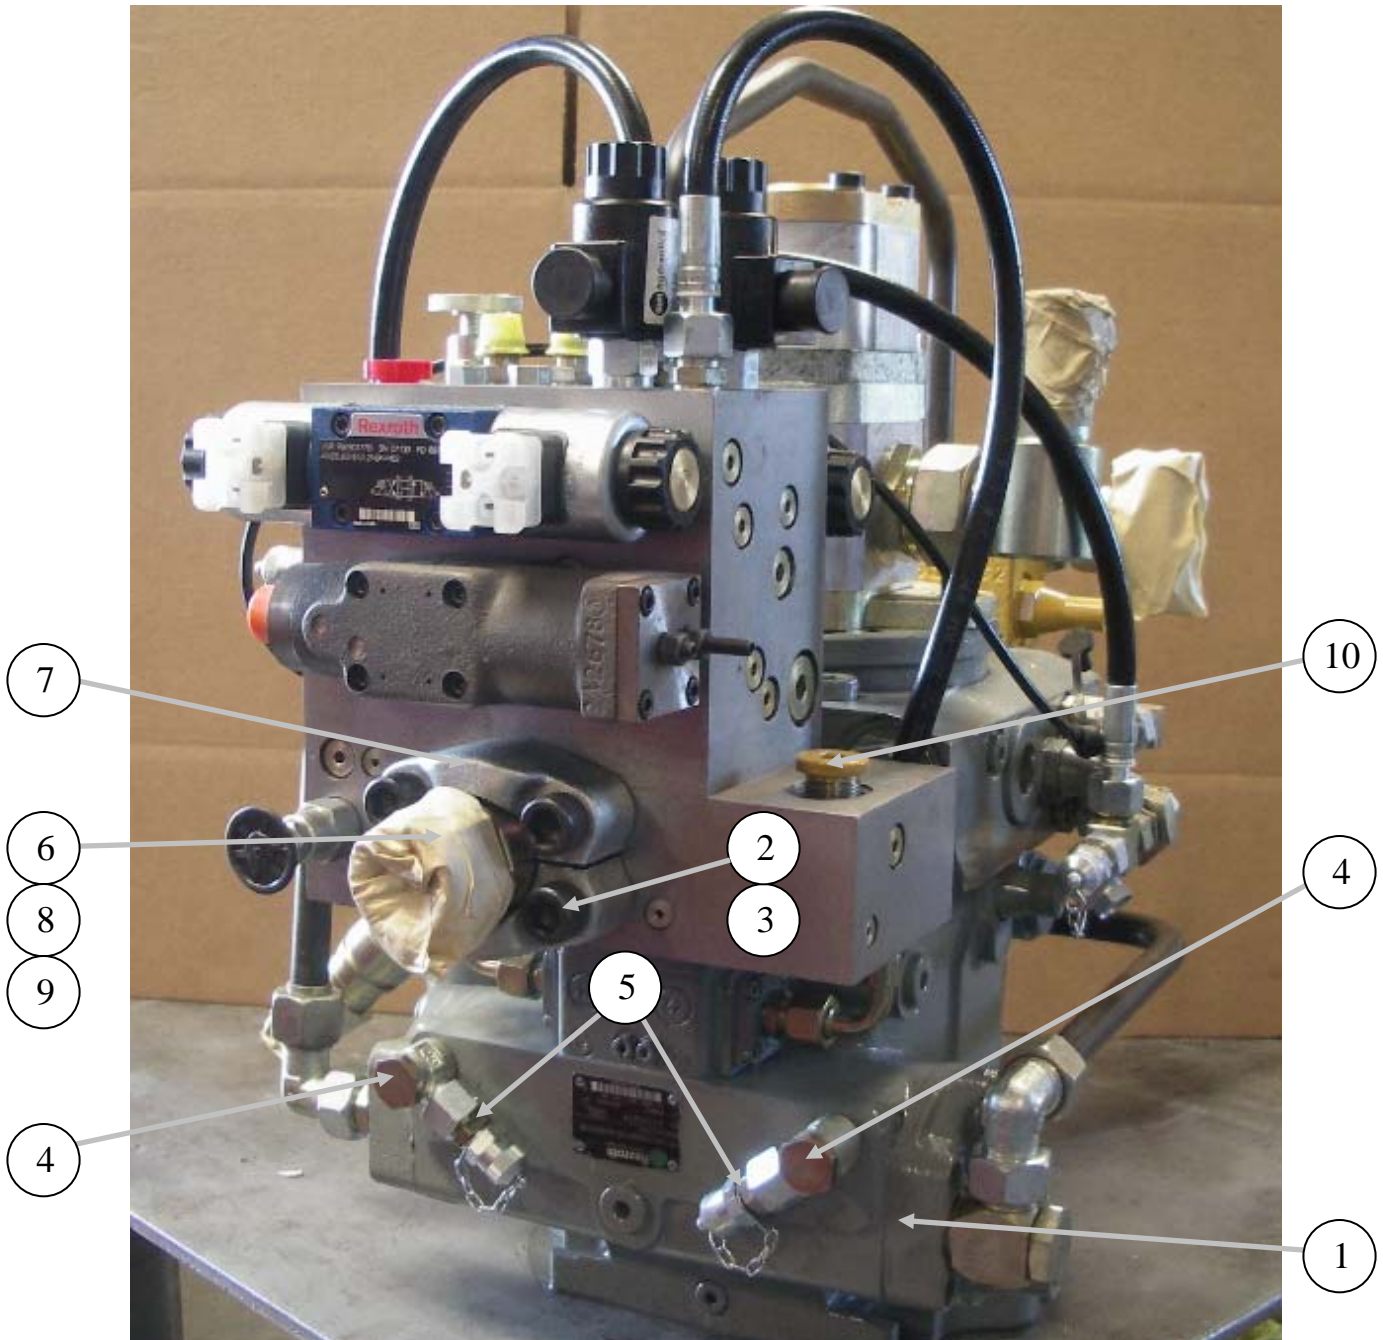

MAIN HYDRAULIC PUMP
125cc

REED
13822 Oaks Avenue
Chino, CA 91710
reedpumps.com

87929-P

MAIN HYDRAULIC PUMP 125cc

REED
13822 Oaks Avenue
Chino, CA 91710
reedpumps.com

ID #	PART #	PART DESCRIPTION	QUANTITY	
1	W-109842	PUMP, AVG180 CC SAE B PAD WITH FLUSHING VALVE	1	EA
2	87458	SHCS, M14X200-GR 12.9	4	EA
3	803165	M14-LOCK WASHER	4	EA
4	801874-007	BANJO ELBOW 12LX16MX1.5	2	EA
5	W-105076	FITTING, GAUGE FITTING-L12	2	EA
6	87576	FLANGE ADAPTER, 1 1/4" SAE-30S	1	EA
7	86265-003	SPLIT FLANGE-CODE 62-20 SAE	1	EA
8	802763	O-RING #222, BUNA 90 SHORE	1	EA
9	801888-007	SWIVEL ELBOW-30S	1	EA
10	801871-004	PLUG - 1/2 BSPP	2	EA

MAIN HYDRAULIC PUMP 125cc

REED
13822 Oaks Avenue
Chino, CA 91710
reedpumps.com

ID #	PART #	PART DESCRIPTION	QUANTITY	
11	81002	FITTING-MB-MJ-8-10	1	EA
12	86952-002	FLOW CONTROL CAT/W KNOB (HYDRAFOCE)	1	EA
13	87568	PLUG O-RING BOSS SAE-4	2	EA
14	88140	PRESSURE REDUCING ELECTRO PROPORSIONAL (PWM) WITH COIL	1	EA
15	88376	REVERSE CARTRIDGE DNDA-MNN-212	1	EA
16	88377	COIL FOR 88376 CARTRIDGE	1	EA
17	801876-001	ADAPTOR-12L X SAE 6	5	EA
18	801876-006	ADAPTOR-18L X SAE 10	1	EA

MAIN HYDRAULIC PUMP 125cc

REED
13822 Oaks Avenue
Chino, CA 91710
reedpumps.com

ID #	PART #	PART DESCRIPTION	QUANTITY	
18	87445-1	GEAR PUMP, 25/11.3CC RH B-PAD SPL	1	EA
19	803153	BOLT, M12X1.75X35 HEX 10.9 DIN933	2	EA
20		M12x35 FLAT WASHER	2	EA
21	801506	ADAPTER-90L-35L (F) X 1.50 HOSE	1	EA
22	801517	ADAPTER-STR-35L (M) X SAE16 (M)	1	EA
23	W-105651-ORING		1	EA

MAIN HYDRAULIC PUMP 125cc

REED
13822 Oaks Avenue
Chino, CA 91710
reedpumps.com

ID #	PART #	PART DESCRIPTION	QUANTITY	
29	86952	MANIFOLD, CLOSE LOOP MASTER CONTROL	1	EA
30	801778	MANIFOLD, A4VG125 / A4VG180	1	EA
31	801871-004	PLUG - ½ BSPP	2	EA
32	801901-004	CHECK VALVE - 18L X ½ BSPP-PORT	1	EA
33	W-106083	FAST CHANGE VALVE (PUSHOVER VALVE)	1	EA
34	802763	O-RING #222, BUNA 90 SHORE	2	EA