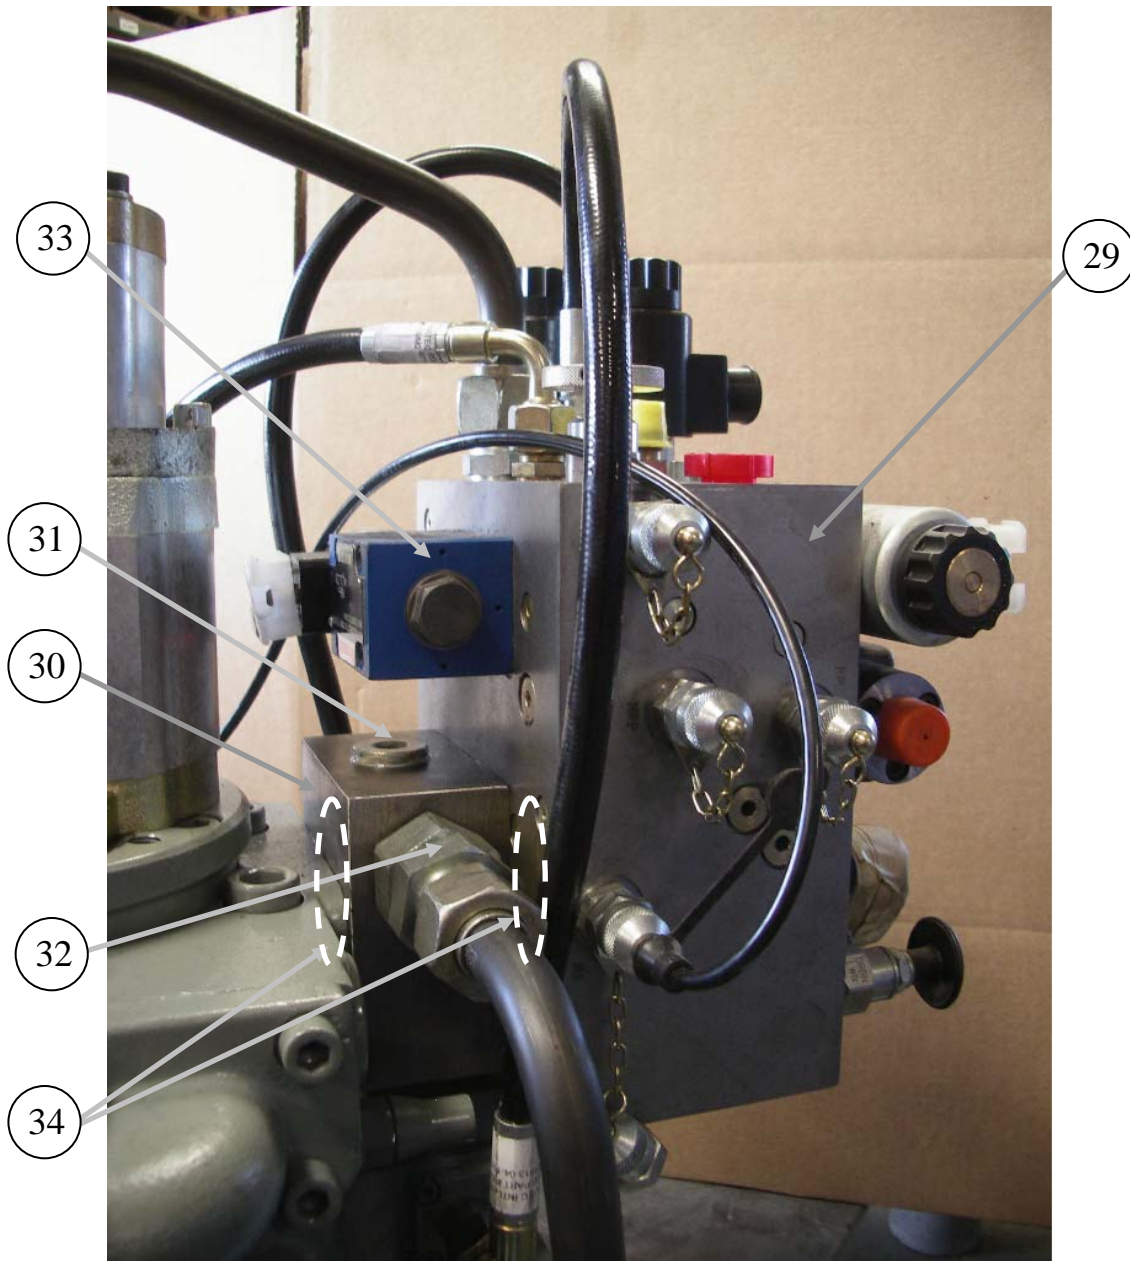

MAIN HYDRAULIC PUMP 125cc

REED
13822 Oaks Avenue
Chino, CA 91710
reedpumps.com

ID #	PART #	PART DESCRIPTION	QUANTITY	
18	87445-1	GEAR PUMP, 25/11.3CC RH B-PAD SPL	1	EA
19	803153	BOLT, M12X1.75X35 HEX 10.9 DIN933	2	EA
20		M12x35 FLAT WASHER	2	EA
21	801506	ADAPTER-90L-35L (F) X 1.50 HOSE	1	EA
22	801517	ADAPTER-STR-35L (M) X SAE16 (M)	1	EA
23	W-105651-ORING		1	EA

MAIN HYDRAULIC PUMP 125cc

REED
13822 Oaks Avenue
Chino, CA 91710
reedpumps.com

ID #	PART #	PART DESCRIPTION	QUANTITY	
24	87661	TEST POINTS M16X2-SAE6 MALE	4	EA
25	801872-013	ADAPTER, 12LXM12X1.5	2	EA
26	85691	SOLENOID VALVE, PUMP	1	EA
26A	W-105575	SEAL KIT FOR W-105581	1	EA
27	W-105579	HP CONTROL VALVE	1	EA
27A	W-105580	SEAL KIT	1	EA
28	87959	CARTRIDGE LODGIC (4500 PSI)-(TORQUE 30-35 FT LB)	1	EA

MAIN HYDRAULIC PUMP 125cc

REED
13822 Oaks Avenue
Chino, CA 91710
reedpumps.com

ID #	PART #	PART DESCRIPTION	QUANTITY	
29	86952	MANIFOLD, CLOSE LOOP MASTER CONTROL	1	EA
30	801778	MANIFOLD, A4VG125 / A4VG180	1	EA
31	801871-004	PLUG - ½ BSPP	2	EA
32	801901-004	CHECK VALVE - 18L X ½ BSPP-PORT	1	EA
33	W-106083	FAST CHANGE VALVE (PUSHOVER VALVE)	1	EA
34	802763	O-RING #222, BUNA 90 SHORE	2	EA

MAIN HYDRAULIC PUMP 125cc

REED
13822 Oaks Avenue
Chino, CA 91710
reedpumps.com

ID #	PART #	PART DESCRIPTION	QUANTITY	
35	801875-008	BANJO ELBOW-18L X 3/4 BSPP	1	EA
36	87576	FLANGE ADAPTER, 1 1/4" SAE-30S	1	EA
37	801888-007	SWIVEL ELBOW-30S	1	EA
38	86265-003	SPLIT FLANGE-CODE 62-20 SAE	1	EA
39	802763	O-RING #222, BUNA 90 SHORE	1	EA
40	801506	ADAPTER-90L-35L (F) X 1.50 HOSE	1	EA
41	801526	ADAPTER-STR-35L (M) X M48X2.0 (M)	1	EA
42	801901-004	CHECK VALVE - 18L X 1/2 BSPP-PORT	1	EA
43	801888-005	SWIVEL ELBOW-18L	1	EA
44	803164	M14X100 BOLT	4	EA
45	803165	M14 LOCK WASHER	4	EA
46	801889-006	SWIVEL BRANCH TEE - 25S	1	EA
47	801875-004	BANJO ELBOW-25SX1 BSPP	1	EA