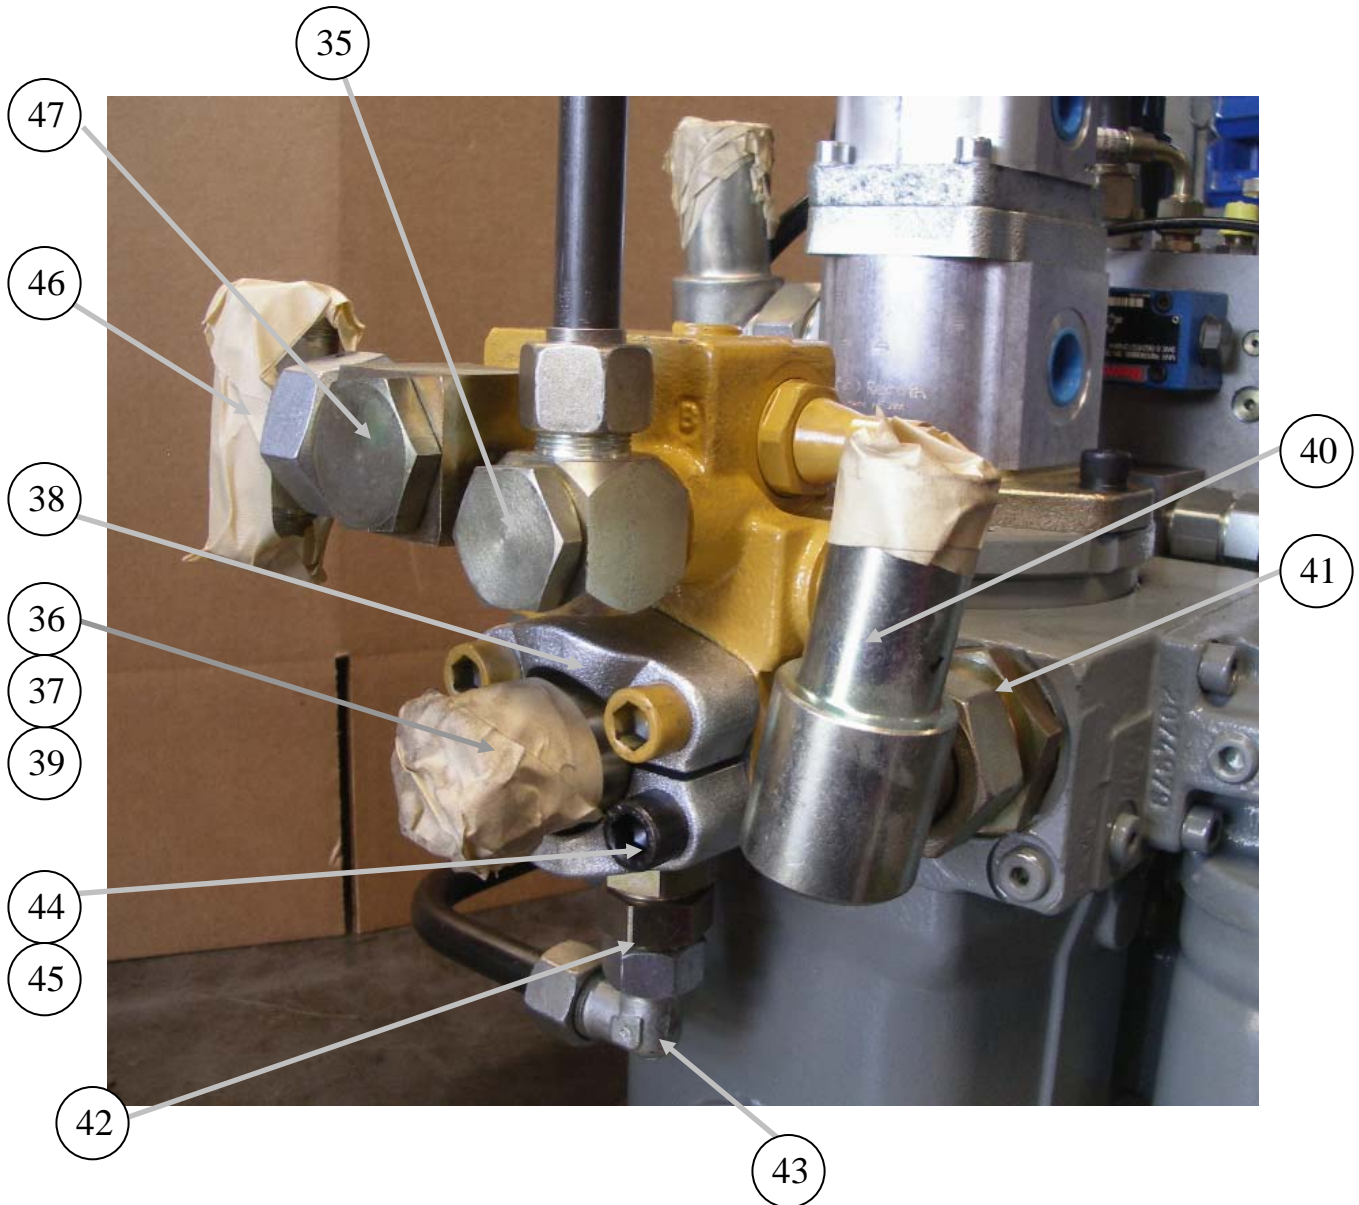

MAIN HYDRAULIC PUMP 125cc

REED
13822 Oaks Avenue
Chino, CA 91710
reedpumps.com

ID #	PART #	PART DESCRIPTION	QUANTITY	
29	86952	MANIFOLD, CLOSE LOOP MASTER CONTROL	1	EA
30	801778	MANIFOLD, A4VG125 / A4VG180	1	EA
31	801871-004	PLUG - ½ BSPP	2	EA
32	801901-004	CHECK VALVE - 18L X ½ BSPP-PORT	1	EA
33	W-106083	FAST CHANGE VALVE (PUSHOVER VALVE)	1	EA
34	802763	O-RING #222, BUNA 90 SHORE	2	EA

MAIN HYDRAULIC PUMP 125cc

REED
13822 Oaks Avenue
Chino, CA 91710
reedpumps.com

ID #	PART #	PART DESCRIPTION	QUANTITY	
35	801875-008	BANJO ELBOW-18L X 3/4 BSPP	1	EA
36	87576	FLANGE ADAPTER, 1 1/4" SAE-30S	1	EA
37	801888-007	SWIVEL ELBOW-30S	1	EA
38	86265-003	SPLIT FLANGE-CODE 62-20 SAE	1	EA
39	802763	O-RING #222, BUNA 90 SHORE	1	EA
40	801506	ADAPTER-90L-35L (F) X 1.50 HOSE	1	EA
41	801526	ADAPTER-STR-35L (M) X M48X2.0 (M)	1	EA
42	801901-004	CHECK VALVE - 18L X 1/2 BSPP-PORT	1	EA
43	801888-005	SWIVEL ELBOW-18L	1	EA
44	803164	M14X100 BOLT	4	EA
45	803165	M14 LOCK WASHER	4	EA
46	801889-006	SWIVEL BRANCH TEE - 25S	1	EA
47	801875-004	BANJO ELBOW-25SX1 BSPP	1	EA