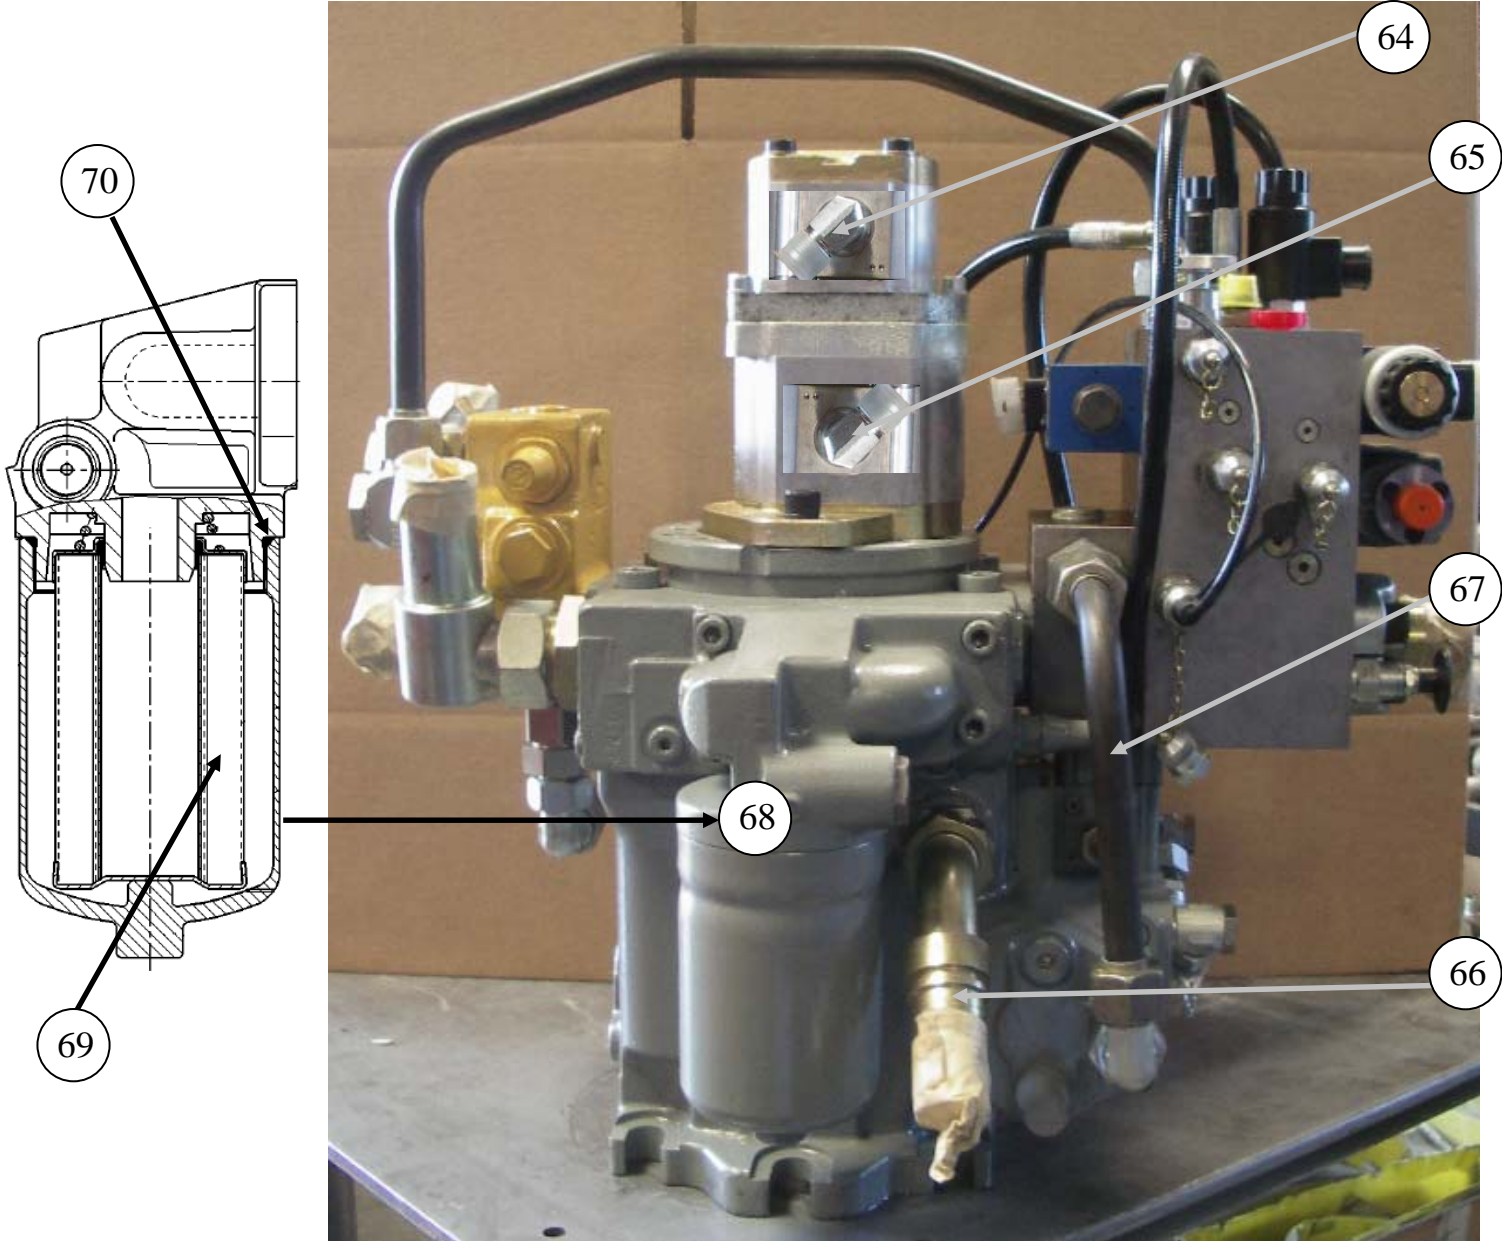

MAIN HYDRAULIC PUMP 125cc

REED
13822 Oaks Avenue
Chino, CA 91710
reedpumps.com

ID #	PART #	PART DESCRIPTION	QUANTITY	
56	801872-004	ADAPTOR – 12L X M18 X 1.5	1	EA
57	W-105076	FITTING, GAUGE FITTING-L12	2	EA
58	801888-003	SWIVEL ELBOW-12L	1	EA
59	87614	MINICHECK HOSE, 24" 16-20 ENDS	1	EA
60	801890-003	SWIVEL RUN TEE, 12L	1	EA
61	801891-008	TUBE REDUCER-18LX12L	1	EA
62	801872-007	ADAPTOR 18LXM22 1.5	1	EA
63	801888-005	SWIVEL ELBOW – 18L	1	EA

MAIN HYDRAULIC PUMP 125cc

REED
13822 Oaks Avenue
Chino, CA 91710
reedpumps.com

ID #	PART #	PART DESCRIPTION	QUANTITY	
64	86728-014	ELBOW, MB-MJ90-10-10	1	EA
65	86900-023	ELBOW, MB-MJ90-12-12	1	EA
66	W-105169	ADAPTOR - 49-28L (F) 1 1/4" HOSE	1	EA
67	801793	TUBE - HYD - PTO ASSY	1	EA
68	801499	FILTER ASSY, FOR A4VG125 CHARGE PUMP	1	EA
69	801500	FILTER ELEMENT FOR A4VG125	1	EA
70	801499-ORING	FILTER O-RING 02.079- 78,97 X 3,53-S-FKM70	1	EA