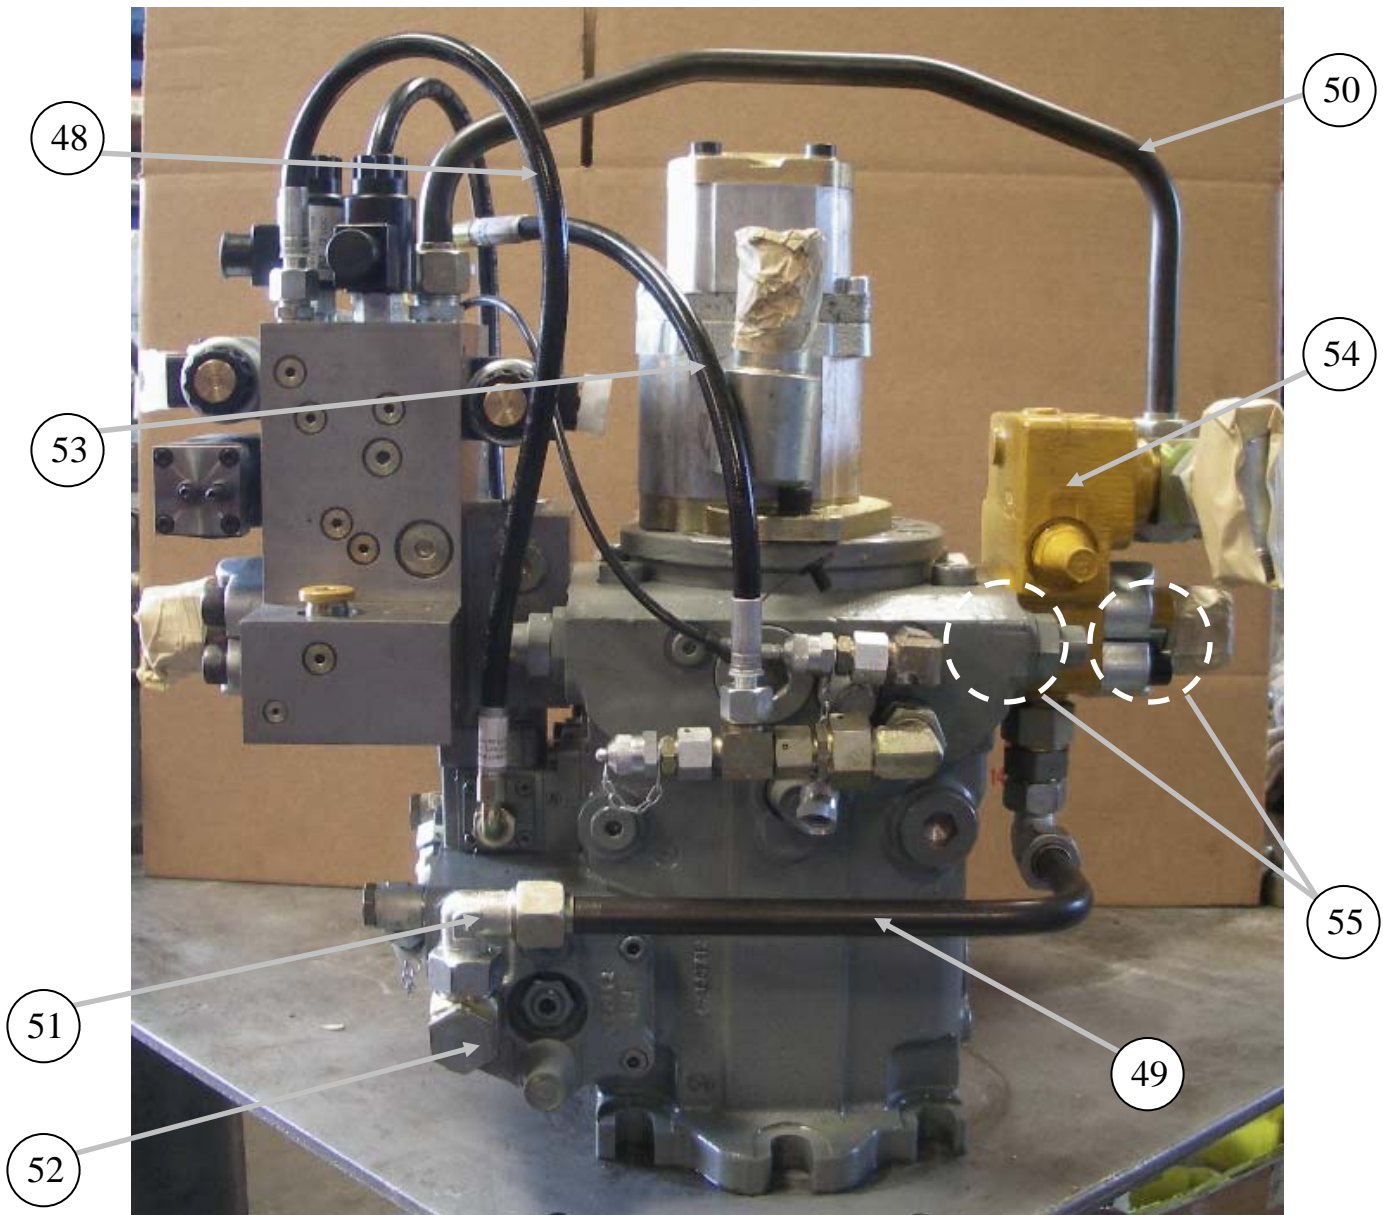

MAIN HYDRAULIC PUMP 125cc

REED
13822 Oaks Avenue
Chino, CA 91710
reedpumps.com

ID #	PART #	PART DESCRIPTION	QUANTITY	
29	86952	MANIFOLD, CLOSE LOOP MASTER CONTROL	1	EA
30	801778	MANIFOLD, A4VG125 / A4VG180	1	EA
31	801871-004	PLUG - ½ BSPP	2	EA
32	801901-004	CHECK VALVE - 18L X ½ BSPP-PORT	1	EA
33	W-106083	FAST CHANGE VALVE (PUSHOVER VALVE)	1	EA
34	802763	O-RING #222, BUNA 90 SHORE	2	EA

MAIN HYDRAULIC PUMP 125cc

REED
13822 Oaks Avenue
Chino, CA 91710
reedpumps.com

ID #	PART #	PART DESCRIPTION	QUANTITY	
35	801875-008	BANJO ELBOW-18L X 3/4 BSPP	1	EA
36	87576	FLANGE ADAPTER, 1 1/4" SAE-30S	1	EA
37	801888-007	SWIVEL ELBOW-30S	1	EA
38	86265-003	SPLIT FLANGE-CODE 62-20 SAE	1	EA
39	802763	O-RING #222, BUNA 90 SHORE	1	EA
40	801506	ADAPTER-90L-35L (F) X 1.50 HOSE	1	EA
41	801526	ADAPTER-STR-35L (M) X M48X2.0 (M)	1	EA
42	801901-004	CHECK VALVE - 18L X 1/2 BSPP-PORT	1	EA
43	801888-005	SWIVEL ELBOW-18L	1	EA
44	803164	M14X100 BOLT	4	EA
45	803165	M14 LOCK WASHER	4	EA
46	801889-006	SWIVEL BRANCH TEE - 25S	1	EA
47	801875-004	BANJO ELBOW-25SX1 BSPP	1	EA

MAIN HYDRAULIC PUMP 125cc

REED
13822 Oaks Avenue
Chino, CA 91710
reedpumps.com

ID #	PART #	PART DESCRIPTION	QUANTITY	
48	87461	HOSE, THERMOPLASTIC, 12L ENDS-24"	2	EA
49	801795	TUBE- HYD -PTO ASSY	1	EA
50	801487-017	HOSE, 10G6K-18FDLX-18FDLX-31"	1	EA
51	801888-005	SWIVEL ELBOW-18L	1	EA
52	801874-004	BANJO ELBOW 18LX22MX1.5	1	EA
53	87462	HOSE, THERMOPLASTIC, 12L ENDS-16"	1	EA
54	W-104949	FLUSHING VALVE, REXROTH	1	EA
55	802763	O-RING #222, BUNA 90 SHORE	1	EA

MAIN HYDRAULIC PUMP 125cc

REED
13822 Oaks Avenue
Chino, CA 91710
reedpumps.com

ID #	PART #	PART DESCRIPTION	QUANTITY	
56	801872-004	ADAPTOR – 12L X M18 X 1.5	1	EA
57	W-105076	FITTING, GAUGE FITTING-L12	2	EA
58	801888-003	SWIVEL ELBOW-12L	1	EA
59	87614	MINICHECK HOSE, 24" 16-20 ENDS	1	EA
60	801890-003	SWIVEL RUN TEE, 12L	1	EA
61	801891-008	TUBE REDUCER-18LX12L	1	EA
62	801872-007	ADAPTOR 18LXM22 1.5	1	EA
63	801888-005	SWIVEL ELBOW – 18L	1	EA