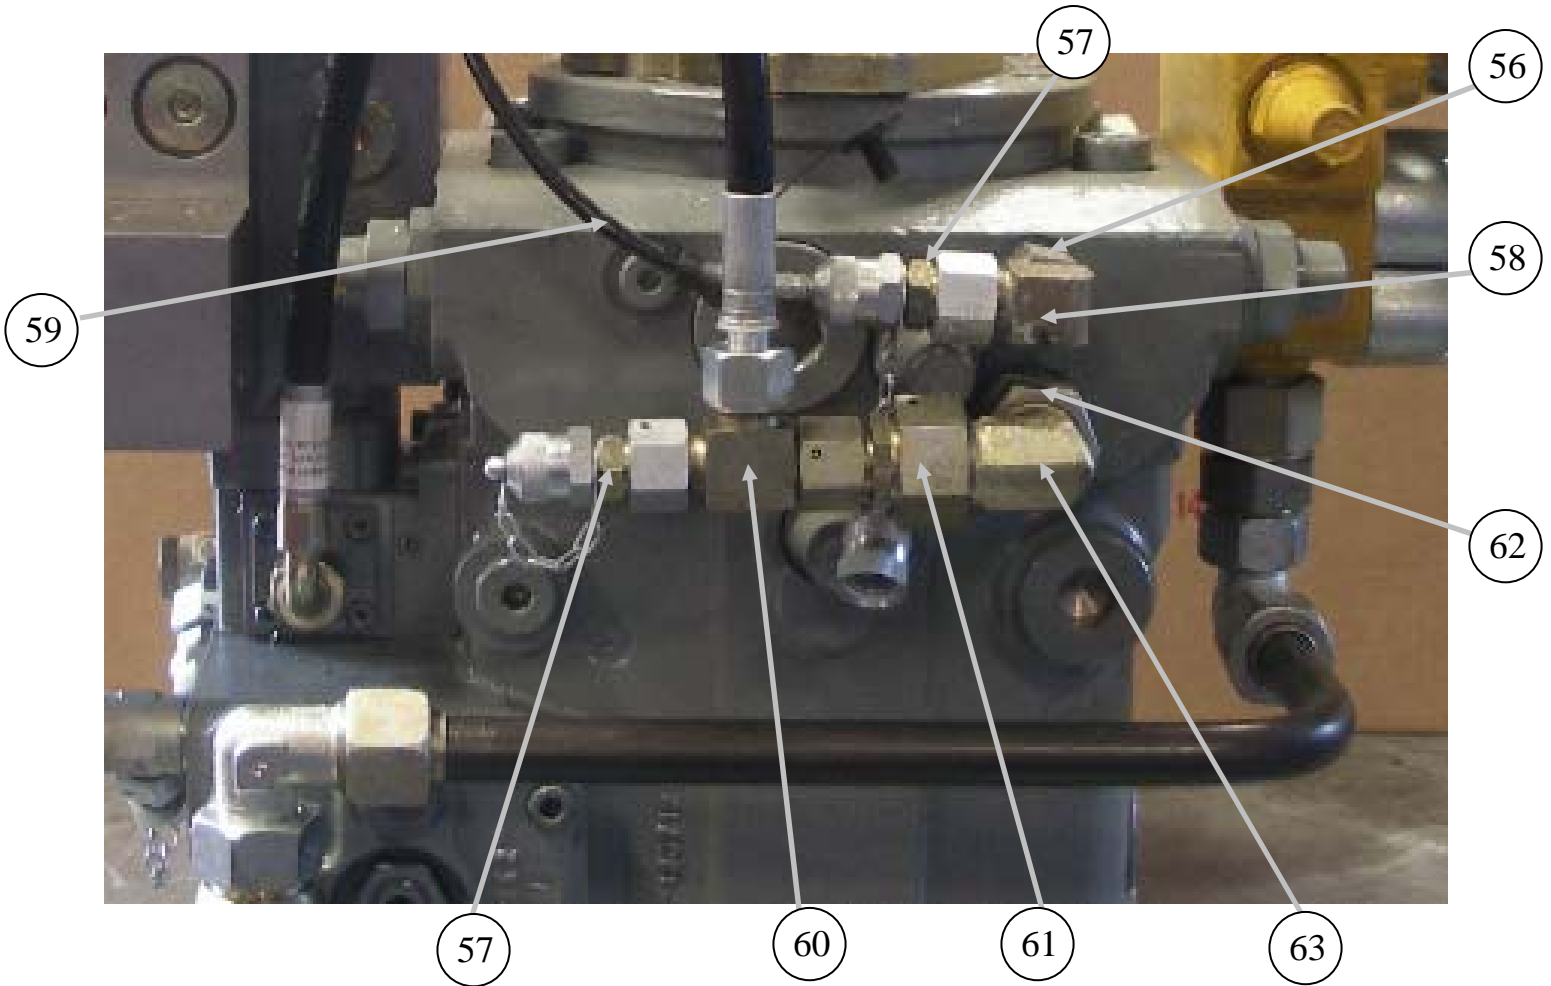

MAIN HYDRAULIC PUMP 125cc

REED
13822 Oaks Avenue
Chino, CA 91710
reedpumps.com

ID #	PART #	PART DESCRIPTION	QUANTITY	
48	87461	HOSE, THERMOPLASTIC, 12L ENDS-24"	2	EA
49	801795	TUBE- HYD -PTO ASSY	1	EA
50	801487-017	HOSE, 10G6K-18FDLX-18FDLX-31"	1	EA
51	801888-005	SWIVEL ELBOW-18L	1	EA
52	801874-004	BANJO ELBOW 18LX22MX1.5	1	EA
53	87462	HOSE, THERMOPLASTIC, 12L ENDS-16"	1	EA
54	W-104949	FLUSHING VALVE, REXROTH	1	EA
55	802763	O-RING #222, BUNA 90 SHORE	1	EA

MAIN HYDRAULIC PUMP 125cc

REED
13822 Oaks Avenue
Chino, CA 91710
reedpumps.com

ID #	PART #	PART DESCRIPTION	QUANTITY	
56	801872-004	ADAPTOR – 12L X M18 X 1.5	1	EA
57	W-105076	FITTING, GAUGE FITTING-L12	2	EA
58	801888-003	SWIVEL ELBOW-12L	1	EA
59	87614	MINICHECK HOSE, 24" 16-20 ENDS	1	EA
60	801890-003	SWIVEL RUN TEE, 12L	1	EA
61	801891-008	TUBE REDUCER-18LX12L	1	EA
62	801872-007	ADAPTOR 18LXM22 1.5	1	EA
63	801888-005	SWIVEL ELBOW – 18L	1	EA