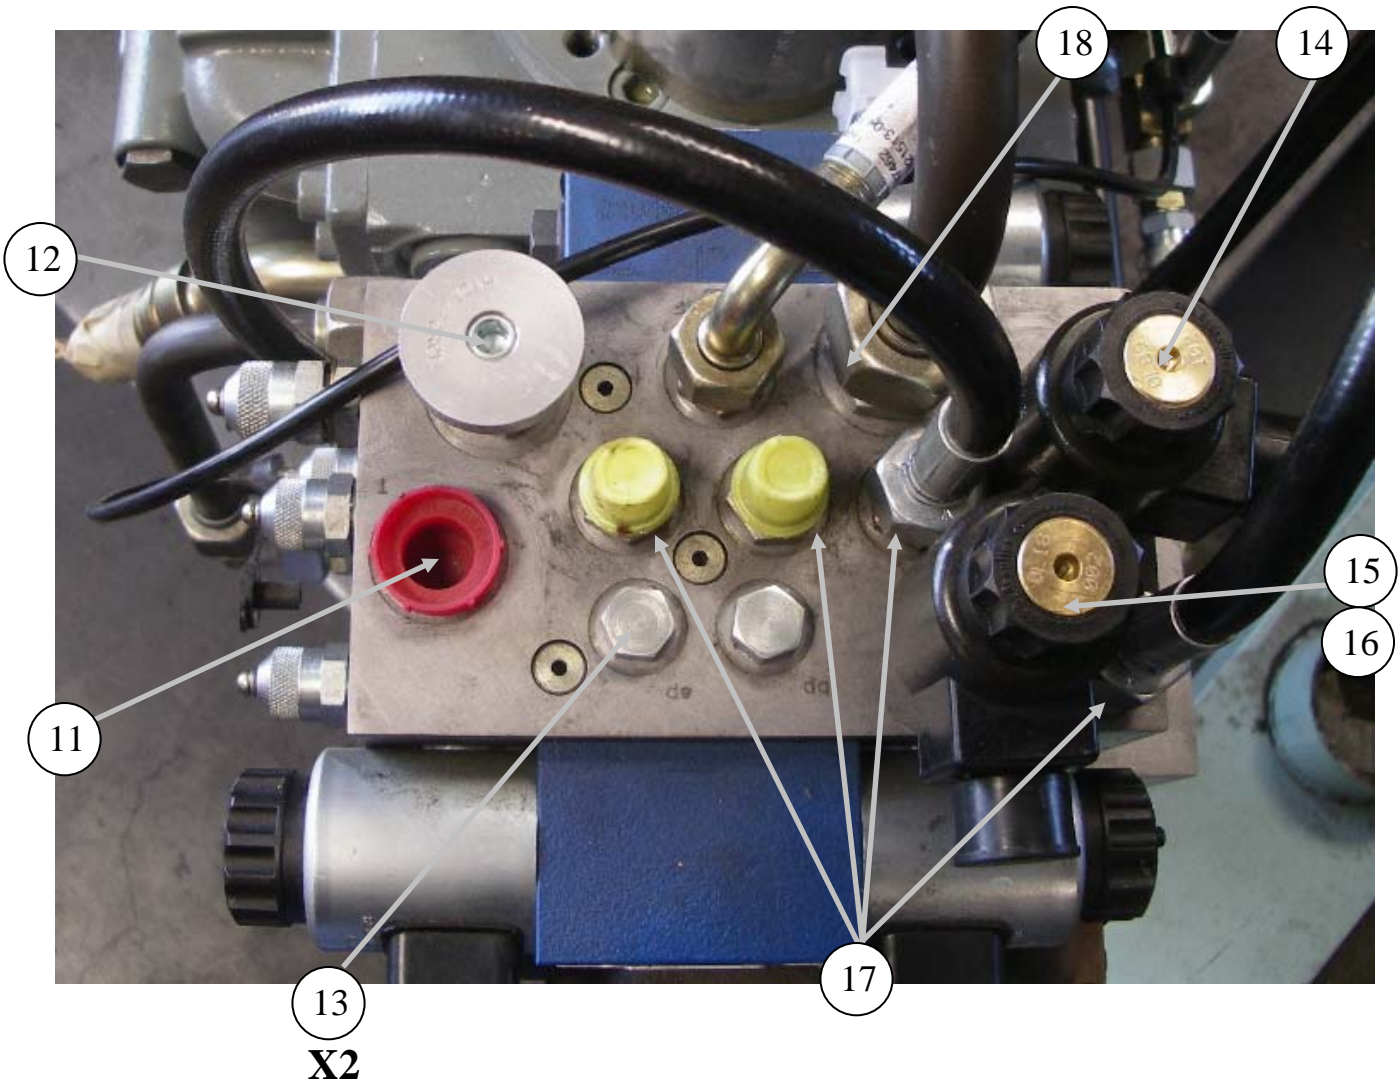

MAIN HYDRAULIC PUMP
125cc

REED
13822 Oaks Avenue
Chino, CA 91710
reedpumps.com

87929-P

MAIN HYDRAULIC PUMP 125cc

REED
13822 Oaks Avenue
Chino, CA 91710
reedpumps.com

ID #	PART #	PART DESCRIPTION	QUANTITY	
1	W-109842	PUMP, AVG180 CC SAE B PAD WITH FLUSHING VALVE	1	EA
2	87458	SHCS, M14X200-GR 12.9	4	EA
3	803165	M14-LOCK WASHER	4	EA
4	801874-007	BANJO ELBOW 12LX16MX1.5	2	EA
5	W-105076	FITTING, GAUGE FITTING-L12	2	EA
6	87576	FLANGE ADAPTER, 1 1/4" SAE-30S	1	EA
7	86265-003	SPLIT FLANGE-CODE 62-20 SAE	1	EA
8	802763	O-RING #222, BUNA 90 SHORE	1	EA
9	801888-007	SWIVEL ELBOW-30S	1	EA
10	801871-004	PLUG - 1/2 BSPP	2	EA

MAIN HYDRAULIC PUMP 125cc

REED
13822 Oaks Avenue
Chino, CA 91710
reedpumps.com

ID #	PART #	PART DESCRIPTION	QUANTITY	
11	81002	FITTING-MB-MJ-8-10	1	EA
12	86952-002	FLOW CONTROL CAT/W KNOB (HYDRAFOCE)	1	EA
13	87568	PLUG O-RING BOSS SAE-4	2	EA
14	88140	PRESSURE REDUCING ELECTRO PROPORSIONAL (PWM) WITH COIL	1	EA
15	88376	REVERSE CARTRIDGE DNDA-MNN-212	1	EA
16	88377	COIL FOR 88376 CARTRIDGE	1	EA
17	801876-001	ADAPTOR-12L X SAE 6	5	EA
18	801876-006	ADAPTOR-18L X SAE 10	1	EA

MAIN HYDRAULIC PUMP 125cc

REED
13822 Oaks Avenue
Chino, CA 91710
reedpumps.com

ID #	PART #	PART DESCRIPTION	QUANTITY	
18	87445-1	GEAR PUMP, 25/11.3CC RH B-PAD SPL	1	EA
19	803153	BOLT, M12X1.75X35 HEX 10.9 DIN933	2	EA
20		M12x35 FLAT WASHER	2	EA
21	801506	ADAPTER-90L-35L (F) X 1.50 HOSE	1	EA
22	801517	ADAPTER-STR-35L (M) X SAE16 (M)	1	EA
23	W-105651-ORING		1	EA

MAIN HYDRAULIC PUMP 125cc

REED
13822 Oaks Avenue
Chino, CA 91710
reedpumps.com

ID #	PART #	PART DESCRIPTION	QUANTITY	
29	86952	MANIFOLD, CLOSE LOOP MASTER CONTROL	1	EA
30	801778	MANIFOLD, A4VG125 / A4VG180	1	EA
31	801871-004	PLUG - ½ BSPP	2	EA
32	801901-004	CHECK VALVE - 18L X ½ BSPP-PORT	1	EA
33	W-106083	FAST CHANGE VALVE (PUSHOVER VALVE)	1	EA
34	802763	O-RING #222, BUNA 90 SHORE	2	EA