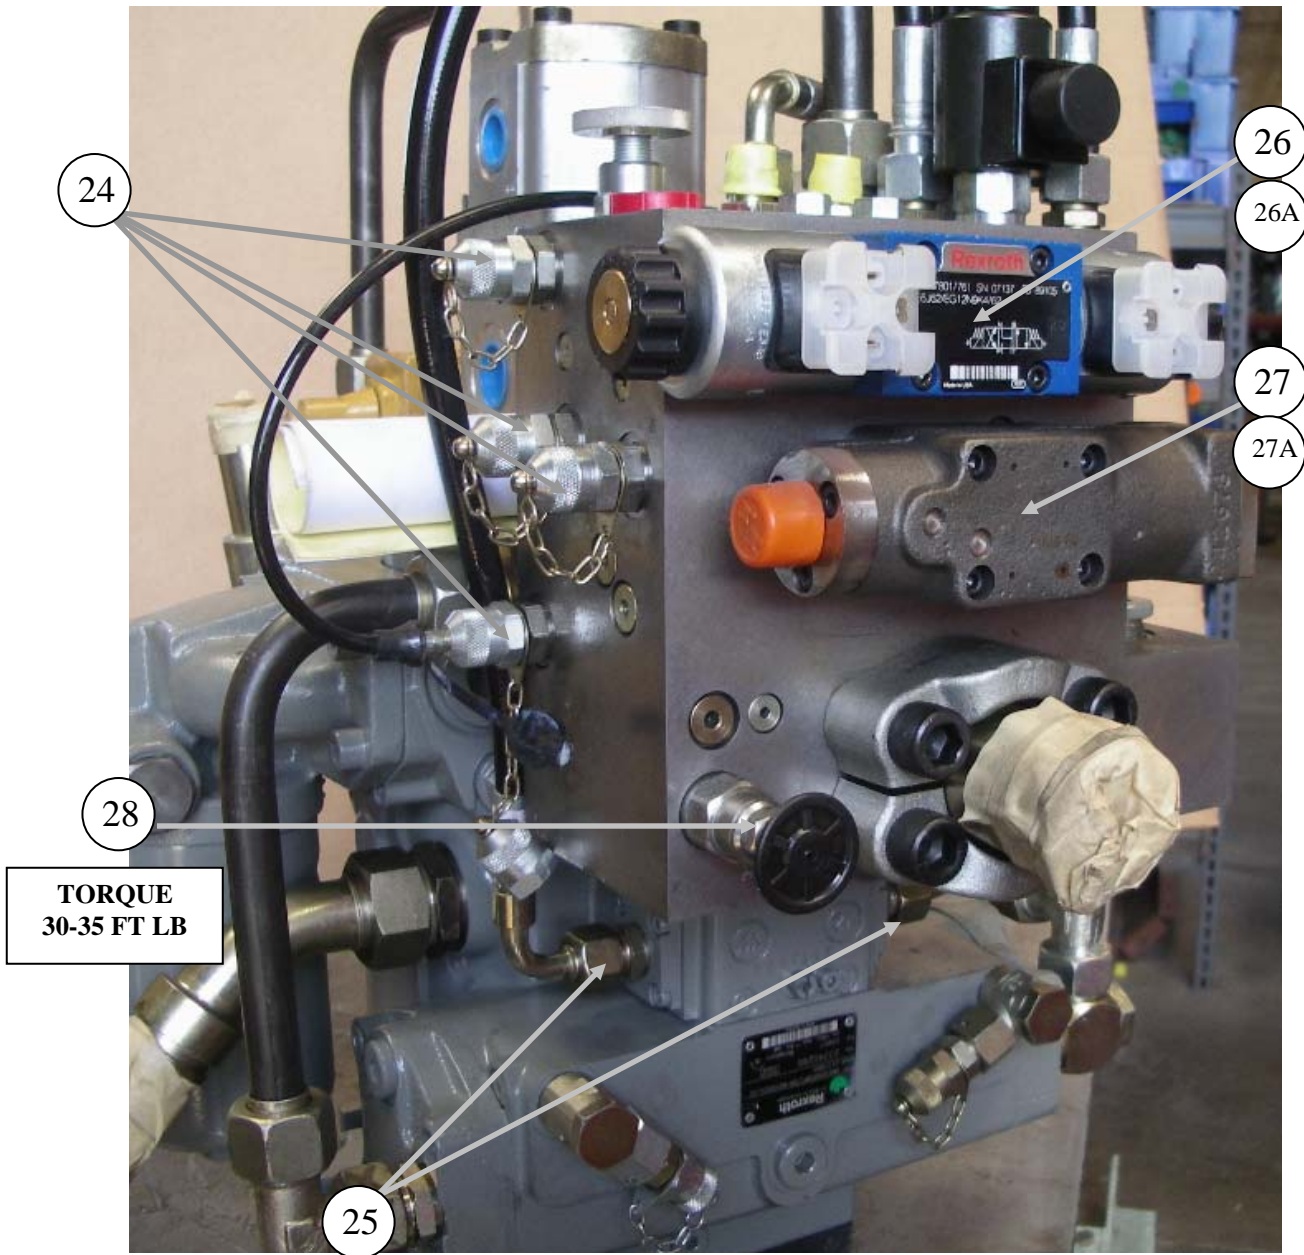

MAIN HYDRAULIC PUMP 125cc

REED
13822 Oaks Avenue
Chino, CA 91710
reedpumps.com

ID #	PART #	PART DESCRIPTION	QUANTITY	
18	87445-1	GEAR PUMP, 25/11.3CC RH B-PAD SPL	1	EA
19	803153	BOLT, M12X1.75X35 HEX 10.9 DIN933	2	EA
20		M12x35 FLAT WASHER	2	EA
21	801506	ADAPTER-90L-35L (F) X 1.50 HOSE	1	EA
22	801517	ADAPTER-STR-35L (M) X SAE16 (M)	1	EA
23	W-105651-ORING		1	EA

MAIN HYDRAULIC PUMP 125cc

REED
13822 Oaks Avenue
Chino, CA 91710
reedpumps.com

ID #	PART #	PART DESCRIPTION	QUANTITY	
24	87661	TEST POINTS M16X2-SAE6 MALE	4	EA
25	801872-013	ADAPTER, 12LXM12X1.5	2	EA
26	85691	SOLENOID VALVE, PUMP	1	EA
26A	W-105575	SEAL KIT FOR W-105581	1	EA
27	W-105579	HP CONTROL VALVE	1	EA
27A	W-105580	SEAL KIT	1	EA
28	87959	CARTRIDGE LODGIC (4500 PSI)-(TORQUE 30-35 FT LB)	1	EA

MAIN HYDRAULIC PUMP 125cc

REED
13822 Oaks Avenue
Chino, CA 91710
reedpumps.com

ID #	PART #	PART DESCRIPTION	QUANTITY	
29	86952	MANIFOLD, CLOSE LOOP MASTER CONTROL	1	EA
30	801778	MANIFOLD, A4VG125 / A4VG180	1	EA
31	801871-004	PLUG - ½ BSPP	2	EA
32	801901-004	CHECK VALVE - 18L X ½ BSPP-PORT	1	EA
33	W-106083	FAST CHANGE VALVE (PUSHOVER VALVE)	1	EA
34	802763	O-RING #222, BUNA 90 SHORE	2	EA

MAIN HYDRAULIC PUMP 125cc

REED
13822 Oaks Avenue
Chino, CA 91710
reedpumps.com

ID #	PART #	PART DESCRIPTION	QUANTITY	
56	801872-004	ADAPTOR – 12L X M18 X 1.5	1	EA
57	W-105076	FITTING, GAUGE FITTING-L12	2	EA
58	801888-003	SWIVEL ELBOW-12L	1	EA
59	87614	MINICHECK HOSE, 24" 16-20 ENDS	1	EA
60	801890-003	SWIVEL RUN TEE, 12L	1	EA
61	801891-008	TUBE REDUCER-18LX12L	1	EA
62	801872-007	ADAPTOR 18LXM22 1.5	1	EA
63	801888-005	SWIVEL ELBOW – 18L	1	EA