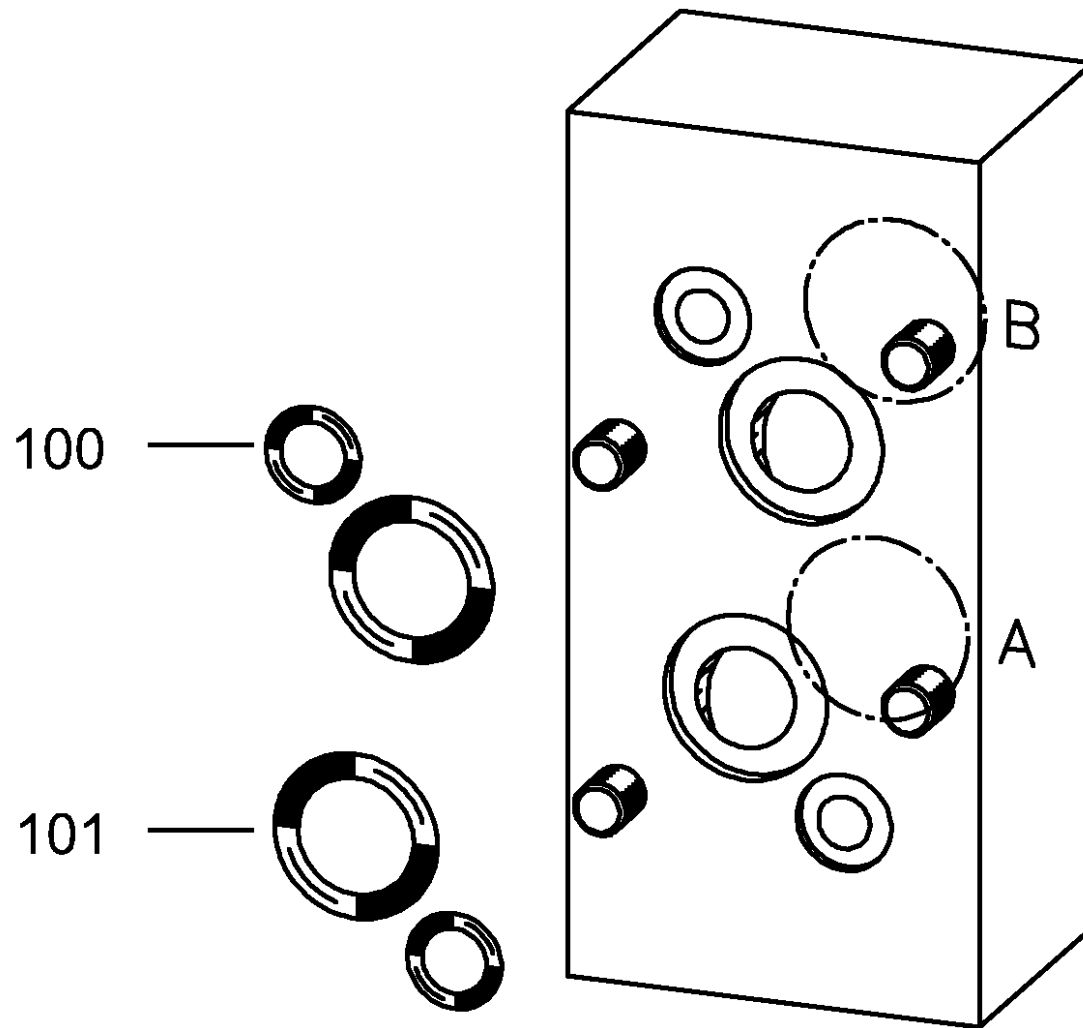

PSL/PSV-3 Seal kits

Seal kit section/ ancillary block

PSL/PSV-3 Seal kits

Seal kit section/ ancillary block

Part No.	Qty.	Item	Nomenclature	Drawing No.	Add. Information
6096 408600	2	100	O-RING 7.65 X 1.78 VI 110 S 80 SH		Individually not available!
6096 434800	2	101	O-RING 13.94 X 2.62 VI 110 S 80 SH		Individually not available!