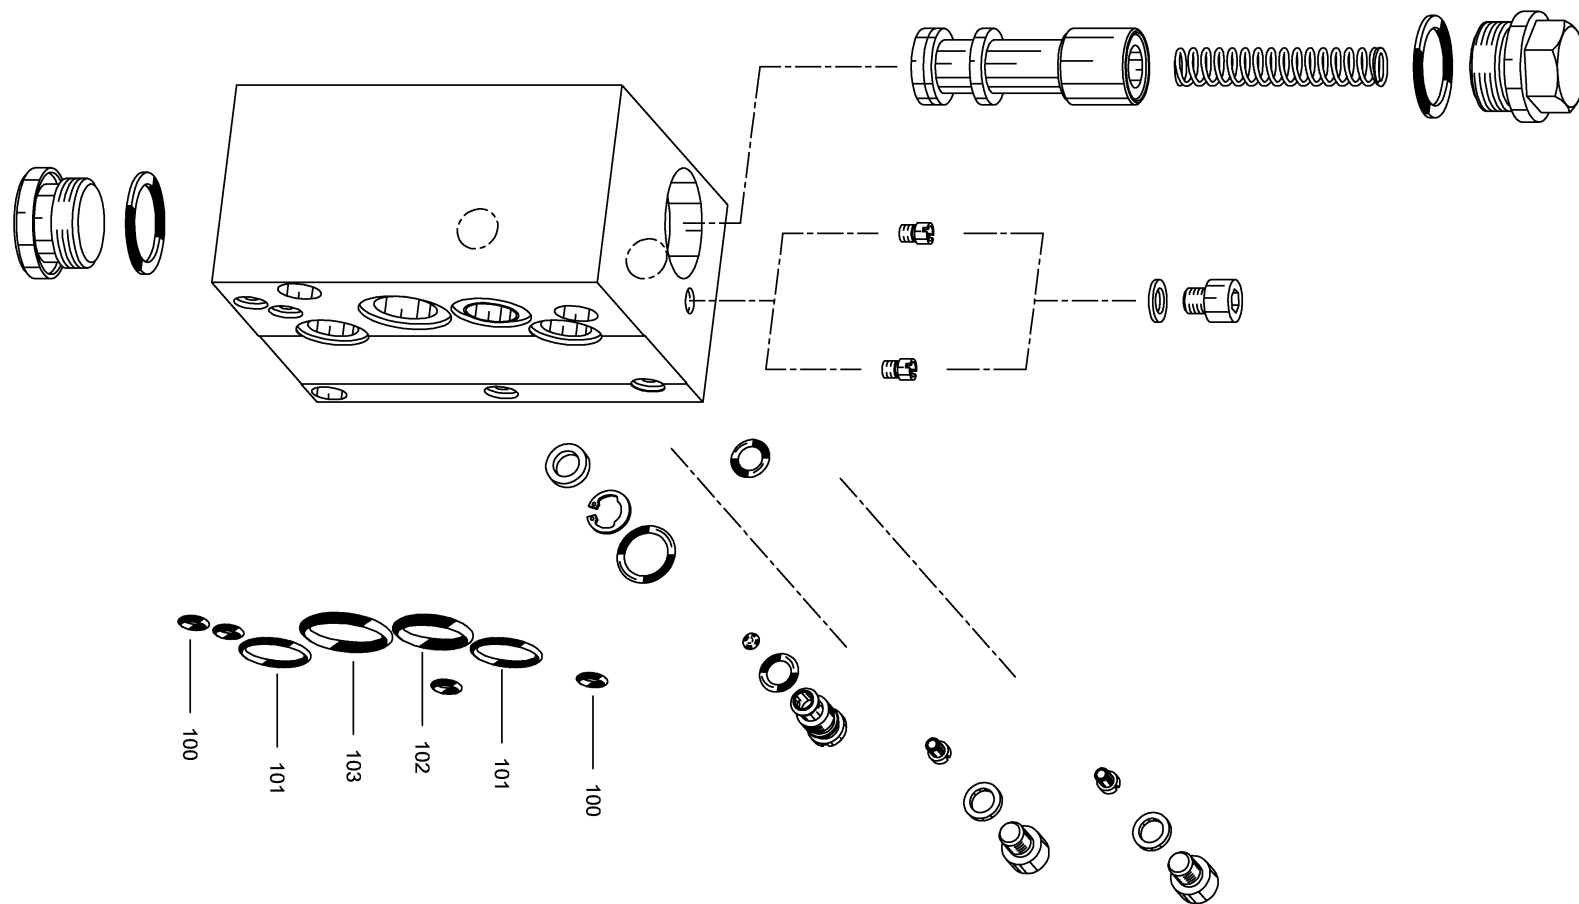

PSL/PSV-3 Seal kits

DS 7700-33/2 SEAL KIT FOR PNEUMATIC ACTUATI

PSL/PSV-3 Seal kits

DS 7700-33/2 SEAL KIT FOR PNEUMATIC ACTUATI

Part No.	Qty.	Item	Nomenclature	Drawing No.	Add. Information
6096 965300	1	64	O-RING 25,07X2,62 NBR 70 SH		Individually not available!
6096 927700	4	65	O-RING 7,65X1,78 NBR 70 SH		Individually not available!
6096 953600	1	66	O-RING 26,64X2,62 NBR 90 SH		Individually not available!
6096 958500	1	67	O-RING 25,07X2,62 NBR 90 SH		Individually not available!
6096 920300	1	68	O-RING 7,65X1,78 NBR 90 SH		Individually not available!
6096 408700	1	69	O-RING 4,47 X 1,78 VI 110 S 80 SH		Individually not available!

PSL/PSV-3 Seal kits

DS 7700-ZPL 32 FOR INTERMEDIATE PLATE ZPL 32

PSL/PSV-3 Seal kits**DS 7700-ZPL 32 FOR INTERMEDIATE PLATE ZPL 32**

Part No.	Qty.	Item	Nomenclature	Drawing No.	Add. Information
4065 416100	3	100	BACK-UP RING	7996 024	Individually not available!
6096 420900	1	101	O-RING 12,42 x 1,78 VI 110 S 80 SH GREEN SPOT		since 12/2004; Individually not available!
6096 916500	1	101	O-RING 12,42X1,78 HNBR 90 SH RED SPOT		Individually not available!
6096 420800	3	102	O-RING 10,82 x 1,78 VI 110 S 80 SH		since 12/2004; Individually not available!
6096 995300	3	102	O-RING 10,82X1,78 HNBR 90 SH RED SPOT		Individually not available!
6096 420400	4	103	O-RING 2,9 x 1,78 VI 110 S 80 SH		since 12/2004; Individually not available!
6096 800400	4	103	O-RING 2,90 X 1,78 HNBR 90 SH		Individually not available!

PSL/PSV-3 Seal kits
SIDE FLANGE SEAL KIT BG 3

PSL/PSV-3 Seal kits

SIDE FLANGE SEAL KIT BG 3

Part No.	Qty.	Item	Nomenclature	Drawing No.	Add. Information
6096 408700	4	100	O-RING 4,47 X 1,78 VI 110 S 80 SH		Individually not available!
6096 409000	2	101	O-RING 14,00 X 1,78 VI 110 S 80 SH.		Individually not available!
6096 434800	1	102	O-RING 13.94 X 2.62 VI 110 S 80 SH		Individually not available!
6096 435000	1	103	O-RING 17,12 X 2,62 VI 110 S 80 SH		Individually not available!