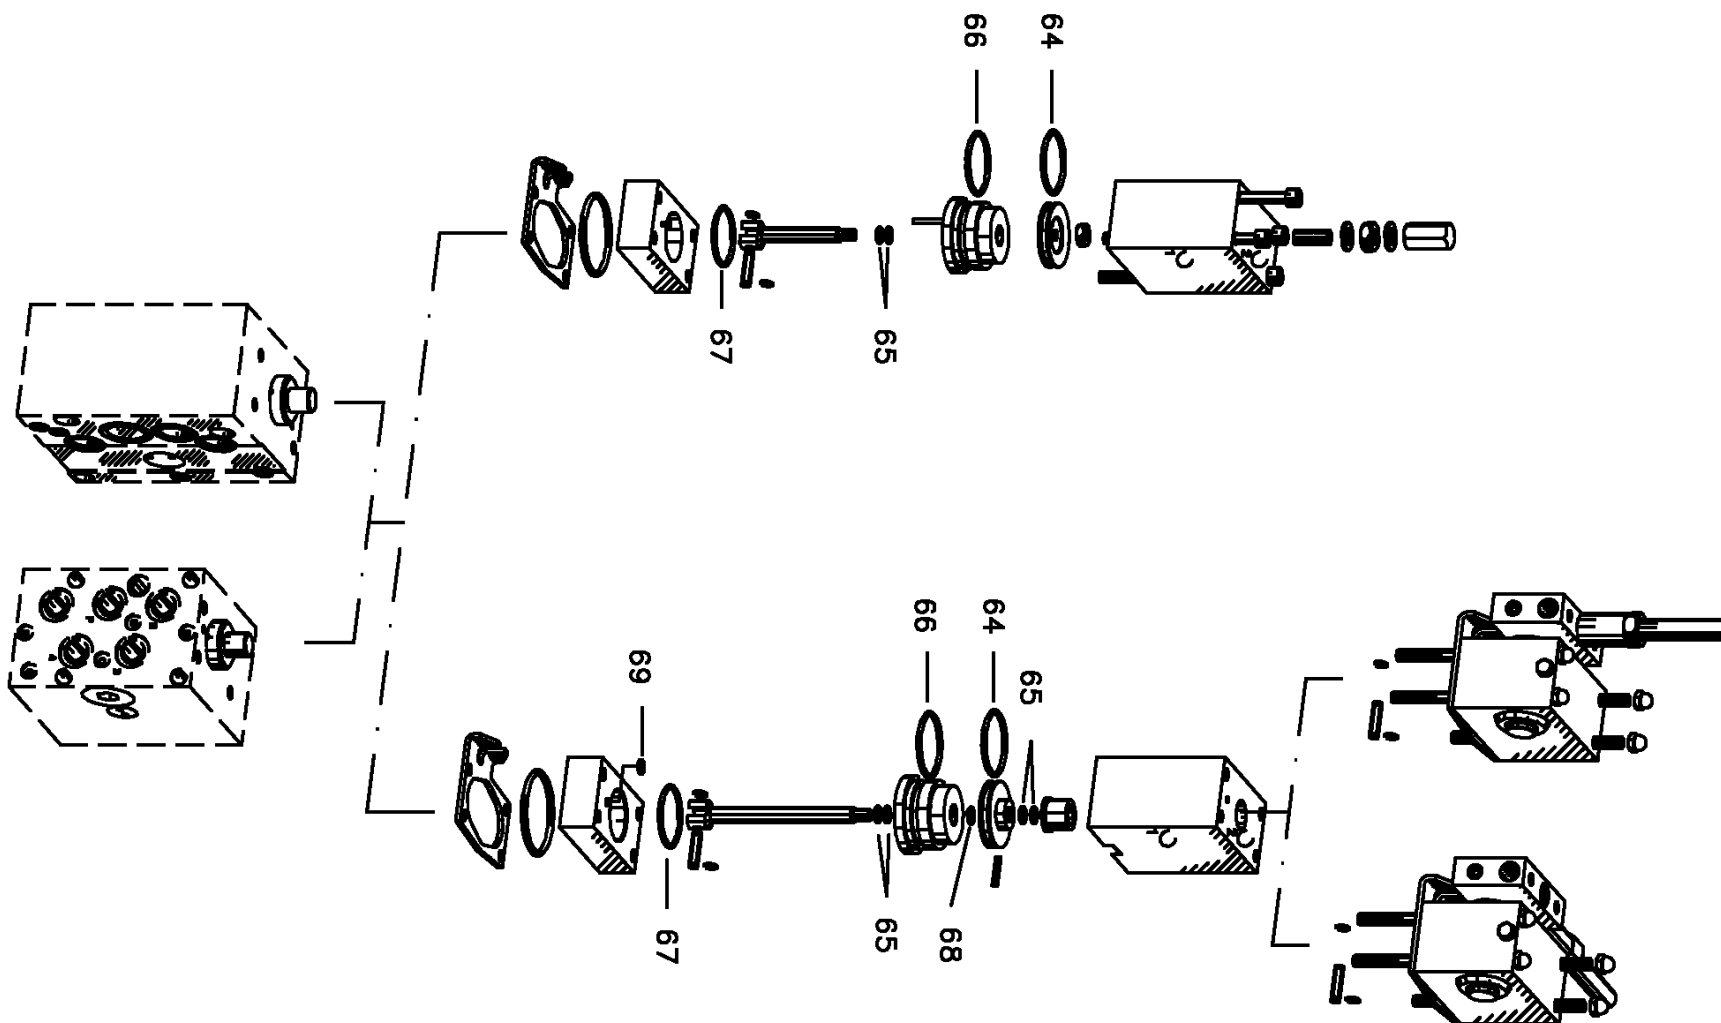

PSL/PSV-3 Seal kits

DS 7700-33/2 SEAL KIT FOR PNEUMATIC ACTUATI

PSL/PSV-3 Seal kits

DS 7700-33/2 SEAL KIT FOR PNEUMATIC ACTUATI

Part No.	Qty.	Item	Nomenclature	Drawing No.	Add. Information
6096 965300	1	64	O-RING 25,07X2,62 NBR 70 SH		Individually not available!
6096 927700	4	65	O-RING 7,65X1,78 NBR 70 SH		Individually not available!
6096 953600	1	66	O-RING 26,64X2,62 NBR 90 SH		Individually not available!
6096 958500	1	67	O-RING 25,07X2,62 NBR 90 SH		Individually not available!
6096 920300	1	68	O-RING 7,65X1,78 NBR 90 SH		Individually not available!
6096 408700	1	69	O-RING 4,47 X 1,78 VI 110 S 80 SH		Individually not available!