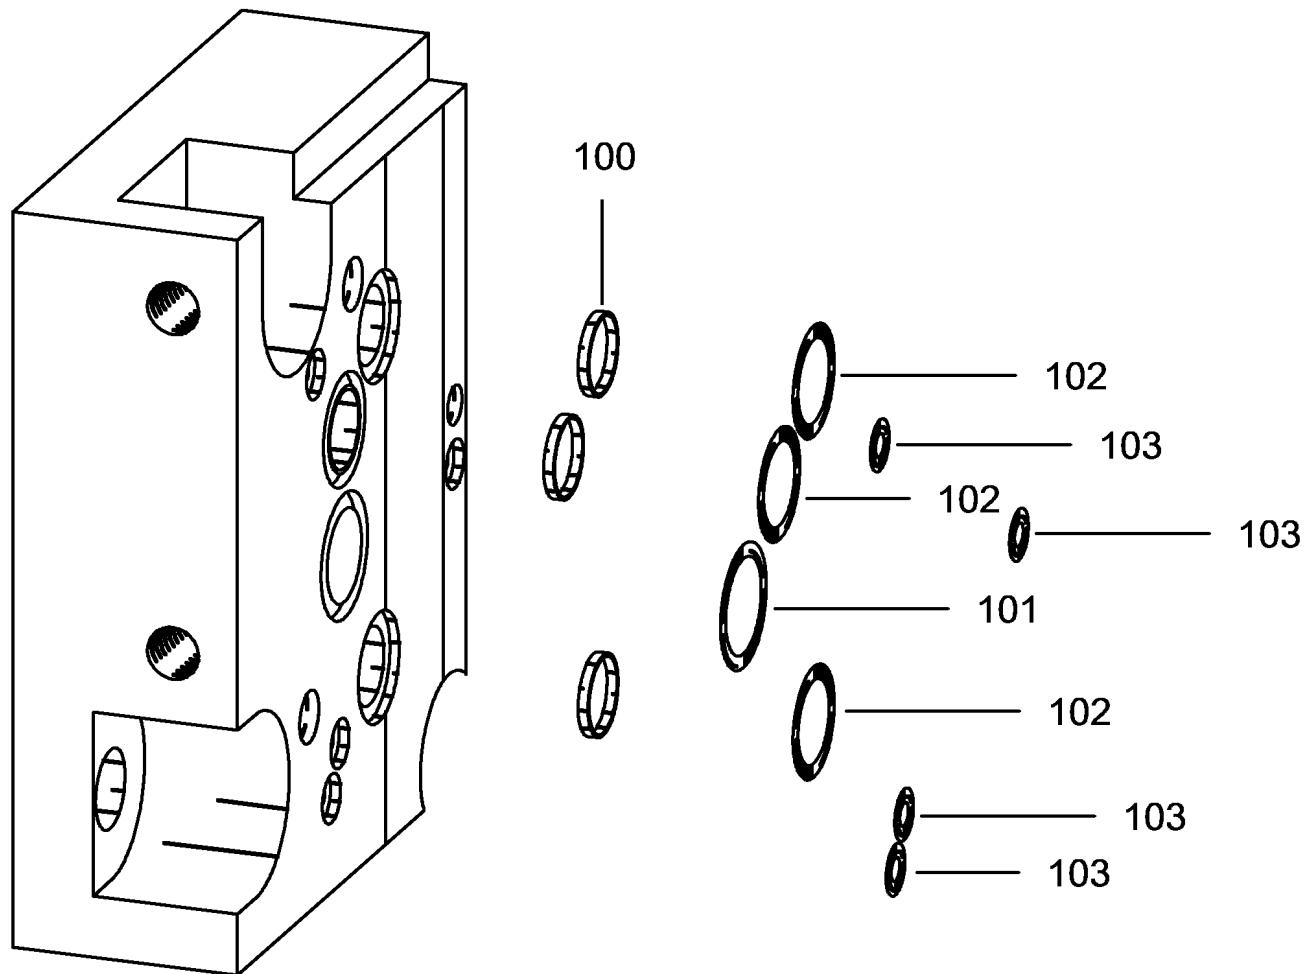

PSL/PSV-3 Seal kits

DS 7700-33/2 SEAL KIT FOR PNEUMATIC ACTUATI

PSL/PSV-3 Seal kits

DS 7700-33/2 SEAL KIT FOR PNEUMATIC ACTUATI

Part No.	Qty.	Item	Nomenclature	Drawing No.	Add. Information
6096 965300	1	64	O-RING 25,07X2,62 NBR 70 SH		Individually not available!
6096 927700	4	65	O-RING 7,65X1,78 NBR 70 SH		Individually not available!
6096 953600	1	66	O-RING 26,64X2,62 NBR 90 SH		Individually not available!
6096 958500	1	67	O-RING 25,07X2,62 NBR 90 SH		Individually not available!
6096 920300	1	68	O-RING 7,65X1,78 NBR 90 SH		Individually not available!
6096 408700	1	69	O-RING 4,47 X 1,78 VI 110 S 80 SH		Individually not available!

PSL/PSV-3 Seal kits

DS 7700-ZPL 32 FOR INTERMEDIATE PLATE ZPL 32

PSL/PSV-3 Seal kits**DS 7700-ZPL 32 FOR INTERMEDIATE PLATE ZPL 32**

Part No.	Qty.	Item	Nomenclature	Drawing No.	Add. Information
4065 416100	3	100	BACK-UP RING	7996 024	Individually not available!
6096 420900	1	101	O-RING 12,42 x 1,78 VI 110 S 80 SH GREEN SPOT		since 12/2004; Individually not available!
6096 916500	1	101	O-RING 12,42X1,78 HNBR 90 SH RED SPOT		Individually not available!
6096 420800	3	102	O-RING 10,82 x 1,78 VI 110 S 80 SH		since 12/2004; Individually not available!
6096 995300	3	102	O-RING 10,82X1,78 HNBR 90 SH RED SPOT		Individually not available!
6096 420400	4	103	O-RING 2,9 x 1,78 VI 110 S 80 SH		since 12/2004; Individually not available!
6096 800400	4	103	O-RING 2,90 X 1,78 HNBR 90 SH		Individually not available!