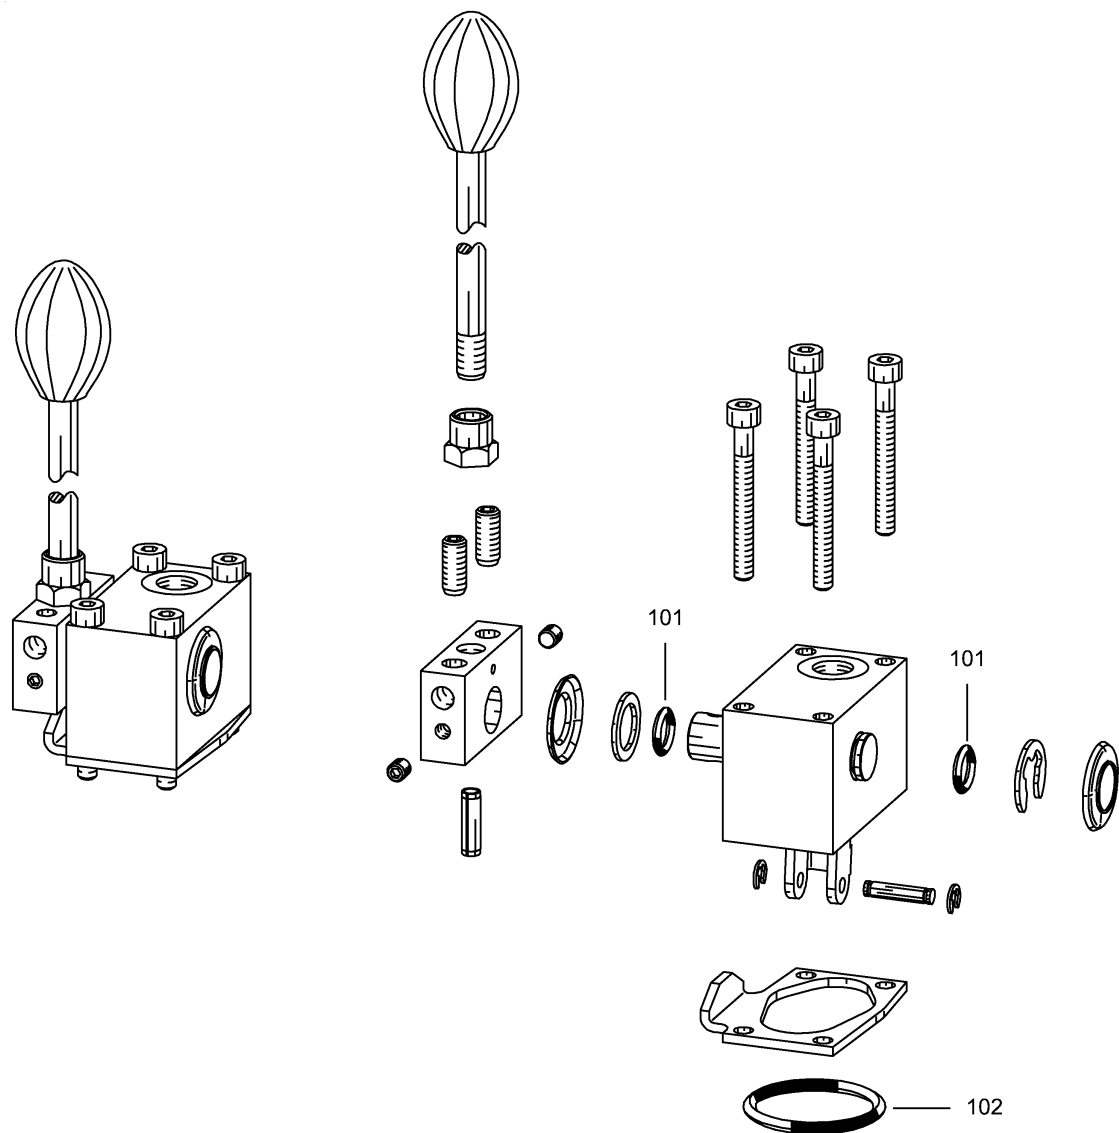

PSL/PSV-2 Seal kits
Seal kit section/section

PSL/PSV-2 Seal kits

Seal kit section/section

Part No.	Qty.	Item	Nomenclature	Drawing No.	Add. Information
6096 420400	4	100	O-RING 2,9 x 1,78 VI 110 S 80 SH		Individually not available!
6096 420800	3	101	O-RING 10,82 x 1,78 VI 110 S 80 SH		Individually not available!
6096 420900	1	102	O-RING 12,42 x 1,78 VI 110 S 80 SH GREEN SPOT		Individually not available!

PSL/PSV-2 Seal kits

Seal kit section/ancillary block

PSL/PSV-2 Seal kits

Seal kit section/ancillary block

Part No.	Qty.	Item	Nomenclature	Drawing No.	Add. Information
6096 420400	1	100	O-RING 2,9 x 1,78 VI 110 S 80 SH		Individually not available!
6096 420800	2	101	O-RING 10,82 x 1,78 VI 110 S 80 SH		Individually not available!
6096 420600	2	102	O-RING 6,07 x 1,78 VI 110 S 80 SH		Individually not available!

PSL/PSV-2 Seal kits
DS 7700-23/1 lever housing

PSL/PSV-2 Seal kits

DS 7700-23/1 lever housing

Part No.	Qty.	Item	Nomenclature	Drawing No.	Add. Information
6096 449900	2	101	O-Ring 6,75x1,78 P 5001		Individually not available!
6096 420100	1	102	O-RING 25,07 x 2,62 VI 110 S 80 SH		Individually not available!