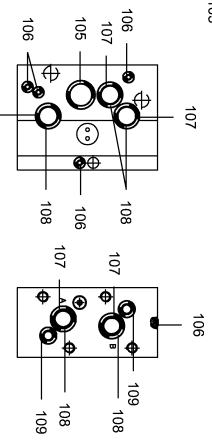

PSL/PSV-2 Seal kits

DS-7700-22/2 ADD-ON SECT. PSL 2

PSL/PSV-2 Seal kits

DS-7700-22/2 ADD-ON SECT. PSL 2

Part No.	Qty.	Item	Nomenclature	Drawing No.	Add. Information
6096 420300	2	100	O-RING 1,78 x 1,02 VI 110 S 80 SH		housing with pressure release line; Individually not available!
6096 449900	2	101	O-Ring 6,75x1,78 P 5001		Individually not available!
6096 420100	1	102	O-RING 25,07 x 2,62 VI 110 S 80 SH		Individually not available!
6097 221500	4	103	USIT-RING ST 37 STANDARD		Individually not available!
6096 420200	1	104	O-RING 26,7 X 1,78 VI 110 S 80 SH		Individually not available!
6096 420900	3	105	O-RING 12,42 x 1,78 VI 110 S 80 SH GREEN SPOT		Individually not available!
6096 420400	8	106	O-RING 2,9 x 1,78 VI 110 S 80 SH		Individually not available!
4065 416100	7	107	BACK-UP RING	7996 024	Block with O-ring groove: No back up ring necessary; Individually not available!
6096 420800	6	108	O-RING 10,82 x 1,78 VI 110 S 80 SH		Individually not available!
6096 420600	4	109	O-RING 6,07 x 1,78 VI 110 S 80 SH		Individually not available!
6096 963900	2	110	O-RING 3X1,5 NBR 90 SH		Individually not available!
6096 421100	2	111	O-RING 6,86 X 1,78 VI 110 S 80 SH		Individually not available!
6097 241000	4	112	USIT-RING8,5x13,40x1,00 NBR 90Sh		Individually not available!
6095 110200	2	113	COPPER RING DIN 7603-CU 6 X 10 X1		Individually not available!
6095 110100	2	114	COPPER RING SHAPE A DIN 7603-CU 4 X 8 X1		Auxiliary block; Individually not available!
6095 149500	2	115	SOFT IRON SEAL RING ST DIN 7 ST-ST		Individually not available!
6096 420000	2	116	O-RING 17,17 X 1,78 VI 110 S 80 SH		Individually not available!
6285 620200	2	117	SEAL -LOCK COLLAR NUT M 6 12 X 1		Individually not available! Auxiliary block with LHT 20 V
6096 451500	1	118	O-RING 10.00x1.00 P5001		Individually not available!
6096 451300	2	119	O-RING 5.00x1.00 P5001		Individually not available!
6095 119900	1	120	COPPER RING DIN 7603 5X7,5X1		Individually not available!