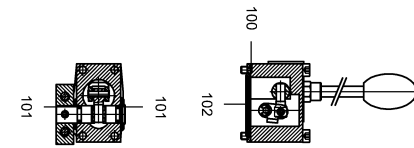

PSL/PSV-2 Seal kits

DS-7700-22/2 ADD-ON SECT. PSL 2

PSL/PSV-2 Seal kits

DS-7700-22/2 ADD-ON SECT. PSL 2

Part No.	Qty.	Item	Nomenclature	Drawing No.	Add. Information
6096 420300	2	100	O-RING 1,78 x 1,02 VI 110 S 80 SH		housing with pressure release line; Individually not available!
6096 449900	2	101	O-Ring 6,75x1,78 P 5001		Individually not available!
6096 420100	1	102	O-RING 25,07 x 2,62 VI 110 S 80 SH		Individually not available!
6097 221500	4	103	USIT-RING ST 37 STANDARD		Individually not available!
6096 420200	1	104	O-RING 26,7 X 1,78 VI 110 S 80 SH		Individually not available!
6096 420900	3	105	O-RING 12,42 x 1,78 VI 110 S 80 SH GREEN SPOT		Individually not available!
6096 420400	8	106	O-RING 2,9 x 1,78 VI 110 S 80 SH		Individually not available!
4065 416100	7	107	BACK-UP RING	7996 024	Block with O-ring groove: No back up ring necessary; Individually not available!
6096 420800	6	108	O-RING 10,82 x 1,78 VI 110 S 80 SH		Individually not available!
6096 420600	4	109	O-RING 6,07 x 1,78 VI 110 S 80 SH		Individually not available!
6096 963900	2	110	O-RING 3X1,5 NBR 90 SH		Individually not available!
6096 421100	2	111	O-RING 6,86 X 1,78 VI 110 S 80 SH		Individually not available!
6097 241000	4	112	USIT-RING8,5x13,40x1,00 NBR 90Sh		Individually not available!
6095 110200	2	113	COPPER RING DIN 7603-CU 6 X 10 X1		Individually not available!
6095 110100	2	114	COPPER RING SHAPE A DIN 7603-CU 4 X 8 X1		Auxiliary block; Individually not available!
6095 149500	2	115	SOFT IRON SEAL RING ST DIN 7 ST-ST		Individually not available!
6096 420000	2	116	O-RING 17,17 X 1,78 VI 110 S 80 SH		Individually not available!
6285 620200	2	117	SEAL -LOCK COLLAR NUT M 6 12 X 1		Individually not available! Auxiliary block with LHT 20 V
6096 451500	1	118	O-RING 10.00x1.00 P5001		Individually not available!
6096 451300	2	119	O-RING 5.00x1.00 P5001		Individually not available!
6095 119900	1	120	COPPER RING DIN 7603 5X7,5X1		Individually not available!