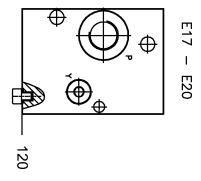

PSL/PSV-2 Seal kits

DS-7700-22/2 ADD-ON SECT. PSL 2

PSL/PSV-2 Seal kits

DS-7700-22/2 ADD-ON SECT. PSL 2

Part No.	Qty.	Item	Nomenclature	Drawing No.	Add. Information
6096 420300	2	100	O-RING 1,78 x 1,02 VI 110 S 80 SH		housing with pressure release line; Individually not available!
6096 449900	2	101	O-Ring 6,75x1,78 P 5001		Individually not available!
6096 420100	1	102	O-RING 25,07 x 2,62 VI 110 S 80 SH		Individually not available!
6097 221500	4	103	USIT-RING ST 37 STANDARD		Individually not available!
6096 420200	1	104	O-RING 26,7 X 1,78 VI 110 S 80 SH		Individually not available!
6096 420900	3	105	O-RING 12,42 x 1,78 VI 110 S 80 SH GREEN SPOT		Individually not available!
6096 420400	8	106	O-RING 2,9 x 1,78 VI 110 S 80 SH		Individually not available!
4065 416100	7	107	BACK-UP RING	7996 024	Block with O-ring groove: No back up ring necessary; Individually not available!
6096 420800	6	108	O-RING 10,82 x 1,78 VI 110 S 80 SH		Individually not available!
6096 420600	4	109	O-RING 6,07 x 1,78 VI 110 S 80 SH		Individually not available!
6096 963900	2	110	O-RING 3X1,5 NBR 90 SH		Individually not available!
6096 421100	2	111	O-RING 6,86 X 1,78 VI 110 S 80 SH		Individually not available!
6097 241000	4	112	USIT-RING8,5x13,40x1,00 NBR 90Sh		Individually not available!
6095 110200	2	113	COPPER RING DIN 7603-CU 6 X 10 X1		Individually not available!
6095 110100	2	114	COPPER RING SHAPE A DIN 7603-CU 4 X 8 X1		Auxiliary block; Individually not available!
6095 149500	2	115	SOFT IRON SEAL RING ST DIN 7 ST-ST		Individually not available!
6096 420000	2	116	O-RING 17,17 X 1,78 VI 110 S 80 SH		Individually not available!
6285 620200	2	117	SEAL -LOCK COLLAR NUT M 6 12 X 1		Individually not available! Auxiliary block with LHT 20 V
6096 451500	1	118	O-RING 10.00x1.00 P5001		Individually not available!
6096 451300	2	119	O-RING 5.00x1.00 P5001		Individually not available!
6095 119900	1	120	COPPER RING DIN 7603 5X7,5X1		Individually not available!