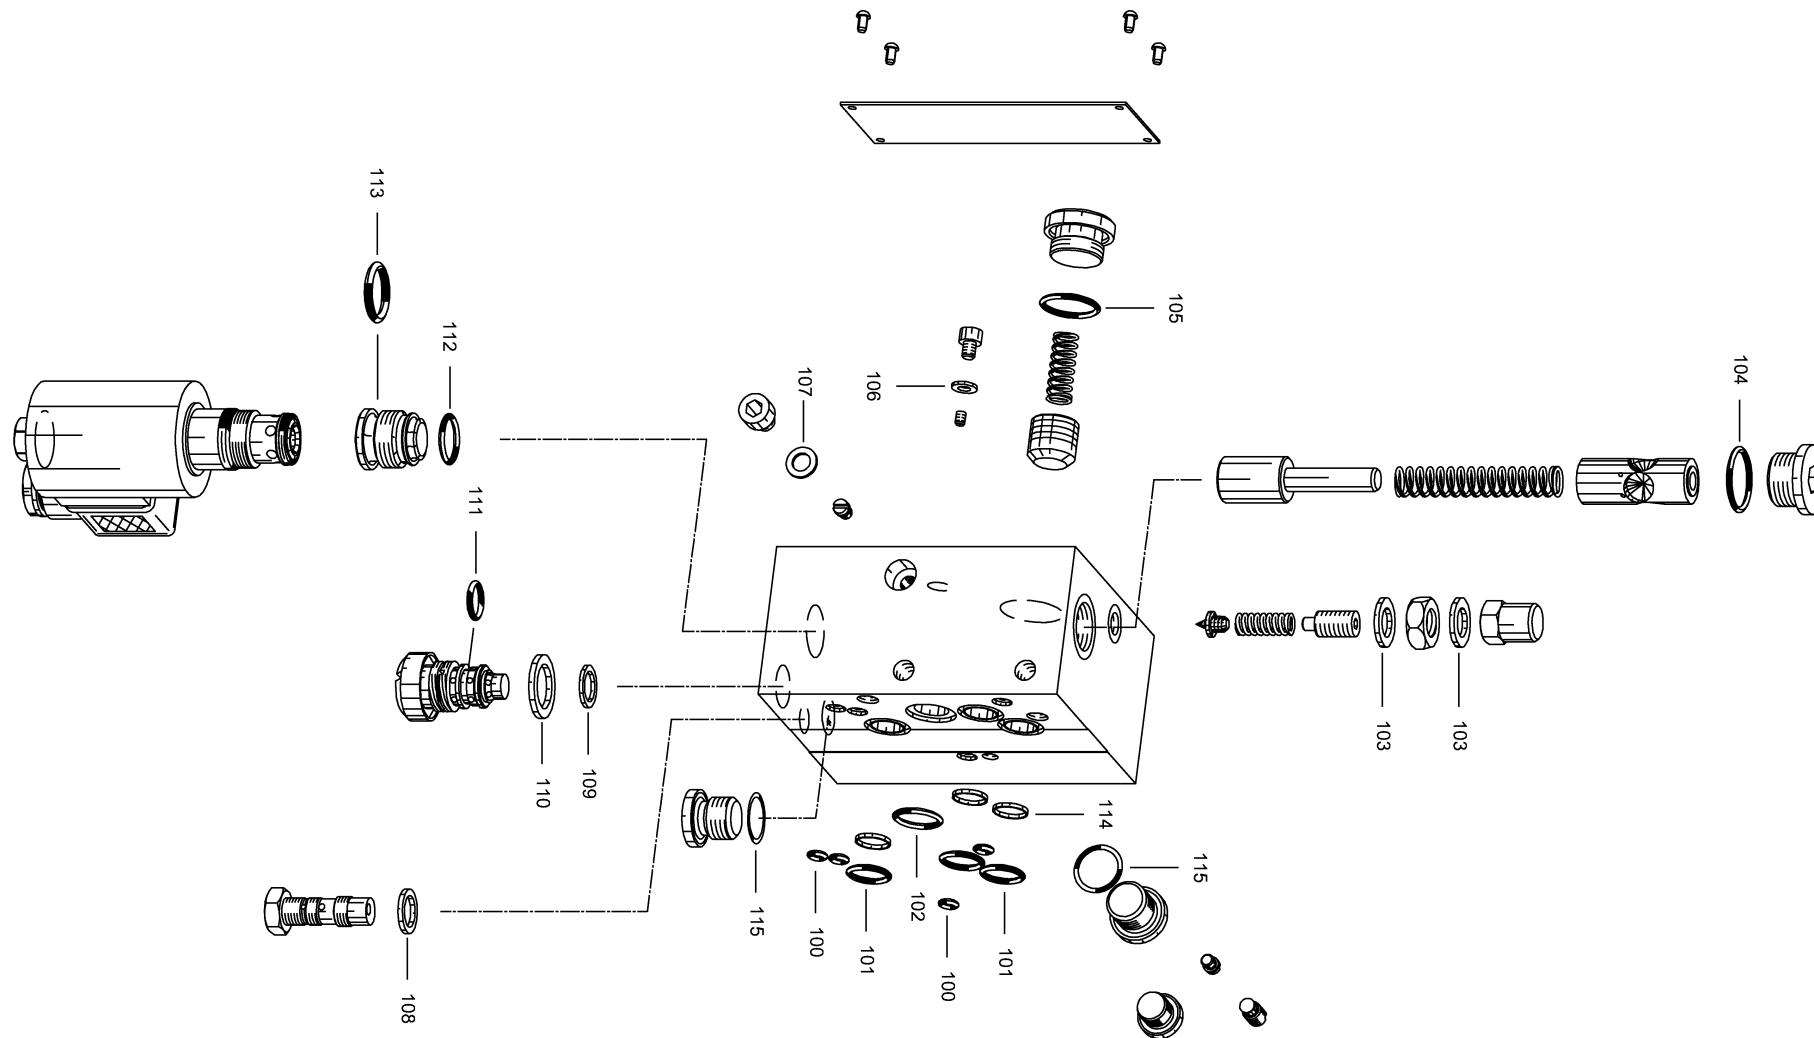

PSL/PSV-2 Seal kits

DS-7700-21/2 CONN.BLOCK PSL 2

PSL/PSV-2 Seal kits

DS-7700-21/2 CONN.BLOCK PSL 2

Part No.	Qty.	Item	Nomenclature	Drawing No.	Add. Information
6096 420400	4	100	O-RING 2,9 x 1,78 VI 110 S 80 SH		Individually not available!
6096 420800	3	101	O-RING 10,82 x 1,78 VI 110 S 80 SH		Individually not available!
6096 420900	1	102	O-RING 12,42 x 1,78 VI 110 S 80 SH GREEN SPOT		Individually not available!
6097 241000	2	103	USIT-RING8,5x13,40x1,00 NBR 90Sh		Individually not available!
6096 420000	1	104	O-RING 17,17 X 1,78 VI 110 S 80 SH		Individually not available!
6096 434900	1	105	O-RING 15.60 x 1.78 VI 110 S 80 SH		Individually not available!
6095 110100	1	106	COPPER RING SHAPE A DIN 7603-CU 4 X 8 X1		Individually not available!
6095 110200	1	107	COPPER RING DIN 7603-CU 6 X 10 X1		Individually not available!
6095 120900	1	108	COPPER RING SHAPE A DIN 7603 10X14X1.5-Cu		Individually not available!
4065 411000	1	109	SEAL RING 8,3X11X1,15 PTFE	7625 109/1	Individually not available!
3401 411100	1	110	SEAL G 1/4" DRV 100116-NB 650 NBR	M 14X1,5 ODER G 1/4"	Individually not available!
6096 927300	1	111	O-RING 9X1,5 NBR 90 SH		Individually not available!
6096 916500	1	112	O-RING 12,42X1,78 HNBR 90 SH RED SPOT		Individually not available!
6096 449100	1	113	O-Ring 14.03x2.61 P5001 94 Sh A		Individual not available!
4065 416100	3	114	BACK-UP RING	7996 024	Block with O-ring groove: No back up ring necessary; Individually not available!
3401 411100	2	115	SEAL G 1/4" DRV 100116-NB 650 NBR	M 14X1,5 ODER G 1/4"	won't fit with UNF-thread; Individually not available!