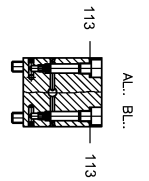

PSL/PSV-2 Seal kits

DS-7700-22/2 ADD-ON SECT. PSL 2

PSL/PSV-2 Seal kits

DS-7700-22/2 ADD-ON SECT. PSL 2

Part No.	Qty.	Item	Nomenclature	Drawing No.	Add. Information
6096 420300	2	100	O-RING 1,78 x 1,02 VI 110 S 80 SH		housing with pressure release line; Individually not available!
6096 449900	2	101	O-Ring 6,75x1,78 P 5001		Individually not available!
6096 420100	1	102	O-RING 25,07 x 2,62 VI 110 S 80 SH		Individually not available!
6097 221500	4	103	USIT-RING ST 37 STANDARD		Individually not available!
6096 420200	1	104	O-RING 26,7 X 1,78 VI 110 S 80 SH		Individually not available!
6096 420900	3	105	O-RING 12,42 x 1,78 VI 110 S 80 SH GREEN SPOT		Individually not available!
6096 420400	8	106	O-RING 2,9 x 1,78 VI 110 S 80 SH		Individually not available!
4065 416100	7	107	BACK-UP RING	7996 024	Block with O-ring groove: No back up ring necessary; Individually not available!
6096 420800	6	108	O-RING 10,82 x 1,78 VI 110 S 80 SH		Individually not available!
6096 420600	4	109	O-RING 6,07 x 1,78 VI 110 S 80 SH		Individually not available!
6096 963900	2	110	O-RING 3X1,5 NBR 90 SH		Individually not available!
6096 421100	2	111	O-RING 6,86 X 1,78 VI 110 S 80 SH		Individually not available!
6097 241000	4	112	USIT-RING8,5x13,40x1,00 NBR 90Sh		Individually not available!
6095 110200	2	113	COPPER RING DIN 7603-CU 6 X 10 X1		Individually not available!
6095 110100	2	114	COPPER RING SHAPE A DIN 7603-CU 4 X 8 X1		Auxiliary block; Individually not available!
6095 149500	2	115	SOFT IRON SEAL RING ST DIN 7 ST-ST		Individually not available!
6096 420000	2	116	O-RING 17,17 X 1,78 VI 110 S 80 SH		Individually not available!
6285 620200	2	117	SEAL -LOCK COLLAR NUT M 6 12 X 1		Individually not available! Auxiliary block with LHT 20 V
6096 451500	1	118	O-RING 10.00x1.00 P5001		Individually not available!
6096 451300	2	119	O-RING 5.00x1.00 P5001		Individually not available!
6095 119900	1	120	COPPER RING DIN 7603 5X7,5X1		Individually not available!