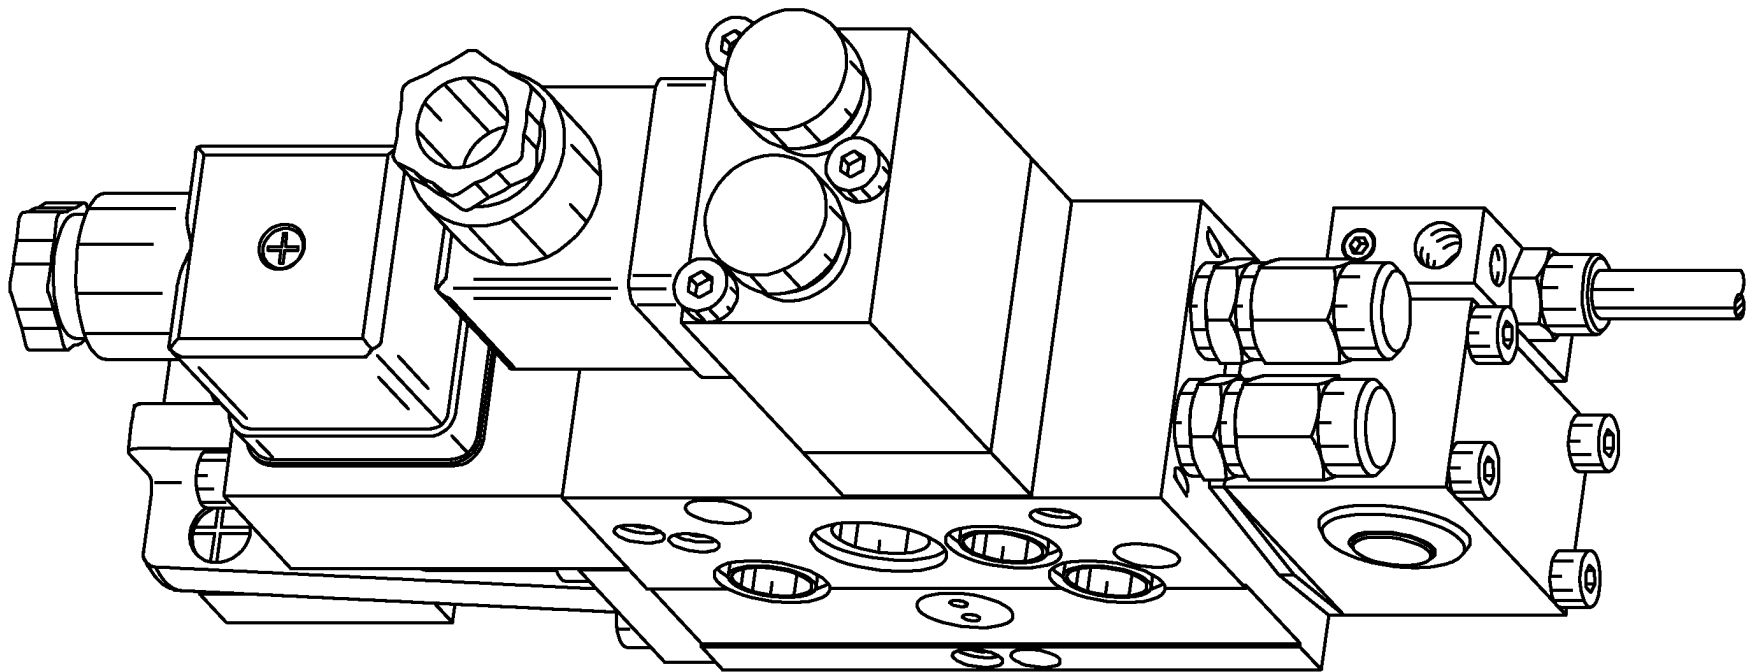

PSL/PSV-2 Seal kits

Seal kit section/ancillary block

PSL/PSV-2 Seal kits

Seal kit section/ancillary block

Part No.	Qty.	Item	Nomenclature	Drawing No.	Add. Information
6096 420400	1	100	O-RING 2,9 x 1,78 VI 110 S 80 SH		Individually not available!
6096 420800	2	101	O-RING 10,82 x 1,78 VI 110 S 80 SH		Individually not available!
6096 420600	2	102	O-RING 6,07 x 1,78 VI 110 S 80 SH		Individually not available!