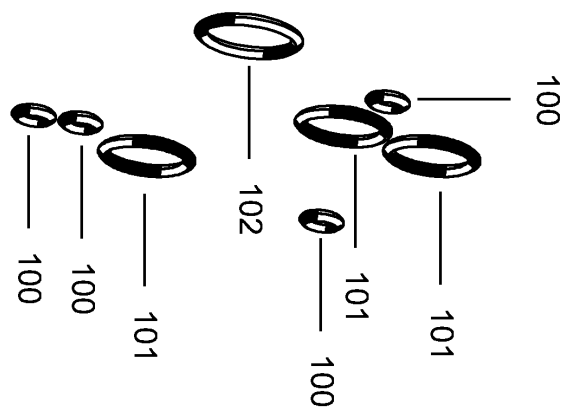

PSL/PSV-2 Seal kits
Seal kit section/section

PSL/PSV-2 Seal kits

Seal kit section/section

Part No.	Qty.	Item	Nomenclature	Drawing No.	Add. Information
6096 420400	4	100	O-RING 2,9 x 1,78 VI 110 S 80 SH		Individually not available!
6096 420800	3	101	O-RING 10,82 x 1,78 VI 110 S 80 SH		Individually not available!
6096 420900	1	102	O-RING 12,42 x 1,78 VI 110 S 80 SH GREEN SPOT		Individually not available!