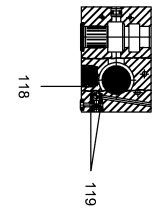

PSL/PSV-2 Seal kits

DS-7700-22/2 ADD-ON SECT. PSL 2

PSL/PSV-2 Seal kits

DS-7700-22/2 ADD-ON SECT. PSL 2

Part No.	Qty.	Item	Nomenclature	Drawing No.	Add. Information
6096 420300	2	100	O-RING 1,78 x 1,02 VI 110 S 80 SH		housing with pressure release line; Individually not available!
6096 449900	2	101	O-Ring 6,75x1,78 P 5001		Individually not available!
6096 420100	1	102	O-RING 25,07 x 2,62 VI 110 S 80 SH		Individually not available!
6097 221500	4	103	USIT-RING ST 37 STANDARD		Individually not available!
6096 420200	1	104	O-RING 26,7 X 1,78 VI 110 S 80 SH		Individually not available!
6096 420900	3	105	O-RING 12,42 x 1,78 VI 110 S 80 SH GREEN SPOT		Individually not available!
6096 420400	8	106	O-RING 2,9 x 1,78 VI 110 S 80 SH		Individually not available!
4065 416100	7	107	BACK-UP RING	7996 024	Block with O-ring groove: No back up ring necessary; Individually not available!
6096 420800	6	108	O-RING 10,82 x 1,78 VI 110 S 80 SH		Individually not available!
6096 420600	4	109	O-RING 6,07 x 1,78 VI 110 S 80 SH		Individually not available!
6096 963900	2	110	O-RING 3X1,5 NBR 90 SH		Individually not available!
6096 421100	2	111	O-RING 6,86 X 1,78 VI 110 S 80 SH		Individually not available!
6097 241000	4	112	USIT-RING8,5x13,40x1,00 NBR 90Sh		Individually not available!
6095 110200	2	113	COPPER RING DIN 7603-CU 6 X 10 X1		Individually not available!
6095 110100	2	114	COPPER RING SHAPE A DIN 7603-CU 4 X 8 X1		Auxiliary block; Individually not available!
6095 149500	2	115	SOFT IRON SEAL RING ST DIN 7 ST-ST		Individually not available!
6096 420000	2	116	O-RING 17,17 X 1,78 VI 110 S 80 SH		Individually not available!
6285 620200	2	117	SEAL -LOCK COLLAR NUT M 6 12 X 1		Individually not available! Auxiliary block with LHT 20 V
6096 451500	1	118	O-RING 10.00x1.00 P5001		Individually not available!
6096 451300	2	119	O-RING 5.00x1.00 P5001		Individually not available!
6095 119900	1	120	COPPER RING DIN 7603 5X7,5X1		Individually not available!