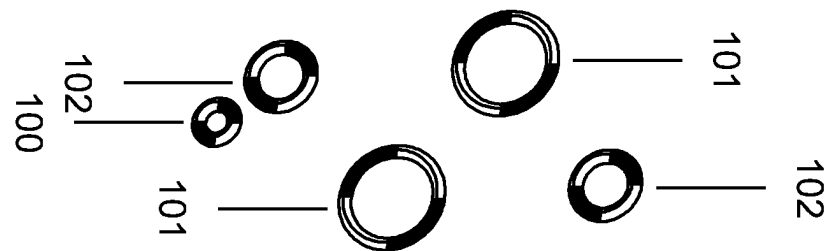

PSL/PSV-2 Seal kits

Seal kit section/ancillary block

PSL/PSV-2 Seal kits

Seal kit section/ancillary block

Part No.	Qty.	Item	Nomenclature	Drawing No.	Add. Information
6096 420400	1	100	O-RING 2,9 x 1,78 VI 110 S 80 SH		Individually not available!
6096 420800	2	101	O-RING 10,82 x 1,78 VI 110 S 80 SH		Individually not available!
6096 420600	2	102	O-RING 6,07 x 1,78 VI 110 S 80 SH		Individually not available!