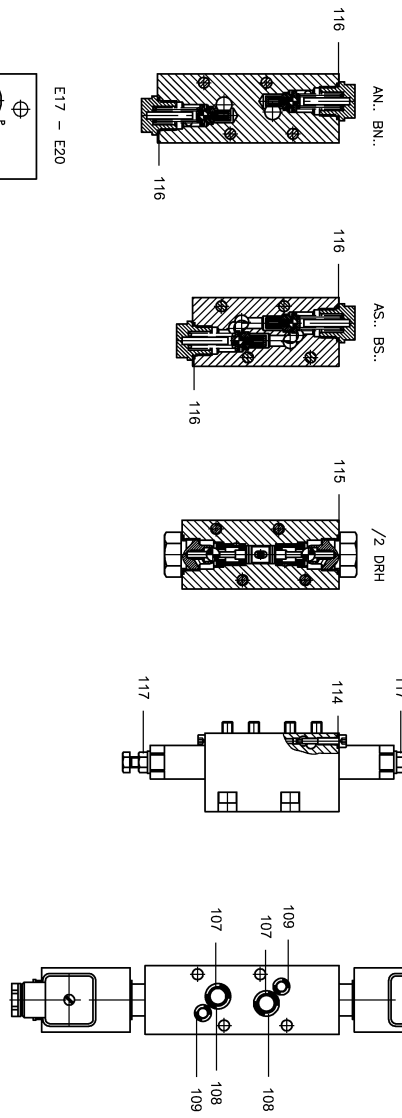

PSL/PSV-2 Seal kits

DS-7700-22/2 ADD-ON SECT. PSL 2

PSL/PSV-2 Seal kits

DS-7700-22/2 ADD-ON SECT. PSL 2

Part No.	Qty.	Item	Nomenclature	Drawing No.	Add. Information
6096 420300	2	100	O-RING 1,78 x 1,02 VI 110 S 80 SH		housing with pressure release line; Individually not available!
6096 449900	2	101	O-Ring 6,75x1,78 P 5001		Individually not available!
6096 420100	1	102	O-RING 25,07 x 2,62 VI 110 S 80 SH		Individually not available!
6097 221500	4	103	USIT-RING ST 37 STANDARD		Individually not available!
6096 420200	1	104	O-RING 26,7 X 1,78 VI 110 S 80 SH		Individually not available!
6096 420900	3	105	O-RING 12,42 x 1,78 VI 110 S 80 SH GREEN SPOT		Individually not available!
6096 420400	8	106	O-RING 2,9 x 1,78 VI 110 S 80 SH		Individually not available!
4065 416100	7	107	BACK-UP RING	7996 024	Block with O-ring groove: No back up ring necessary; Individually not available!
6096 420800	6	108	O-RING 10,82 x 1,78 VI 110 S 80 SH		Individually not available!
6096 420600	4	109	O-RING 6,07 x 1,78 VI 110 S 80 SH		Individually not available!
6096 963900	2	110	O-RING 3X1,5 NBR 90 SH		Individually not available!
6096 421100	2	111	O-RING 6,86 X 1,78 VI 110 S 80 SH		Individually not available!
6097 241000	4	112	USIT-RING8,5x13,40x1,00 NBR 90Sh		Individually not available!
6095 110200	2	113	COPPER RING DIN 7603-CU 6 X 10 X1		Individually not available!
6095 110100	2	114	COPPER RING SHAPE A DIN 7603-CU 4 X 8 X1		Auxiliary block; Individually not available!
6095 149500	2	115	SOFT IRON SEAL RING ST DIN 7 ST-ST		Individually not available!
6096 420000	2	116	O-RING 17,17 X 1,78 VI 110 S 80 SH		Individually not available!
6285 620200	2	117	SEAL -LOCK COLLAR NUT M 6 12 X 1		Individually not available! Auxiliary block with LHT 20 V
6096 451500	1	118	O-RING 10.00x1.00 P5001		Individually not available!
6096 451300	2	119	O-RING 5.00x1.00 P5001		Individually not available!
6095 119900	1	120	COPPER RING DIN 7603 5X7,5X1		Individually not available!