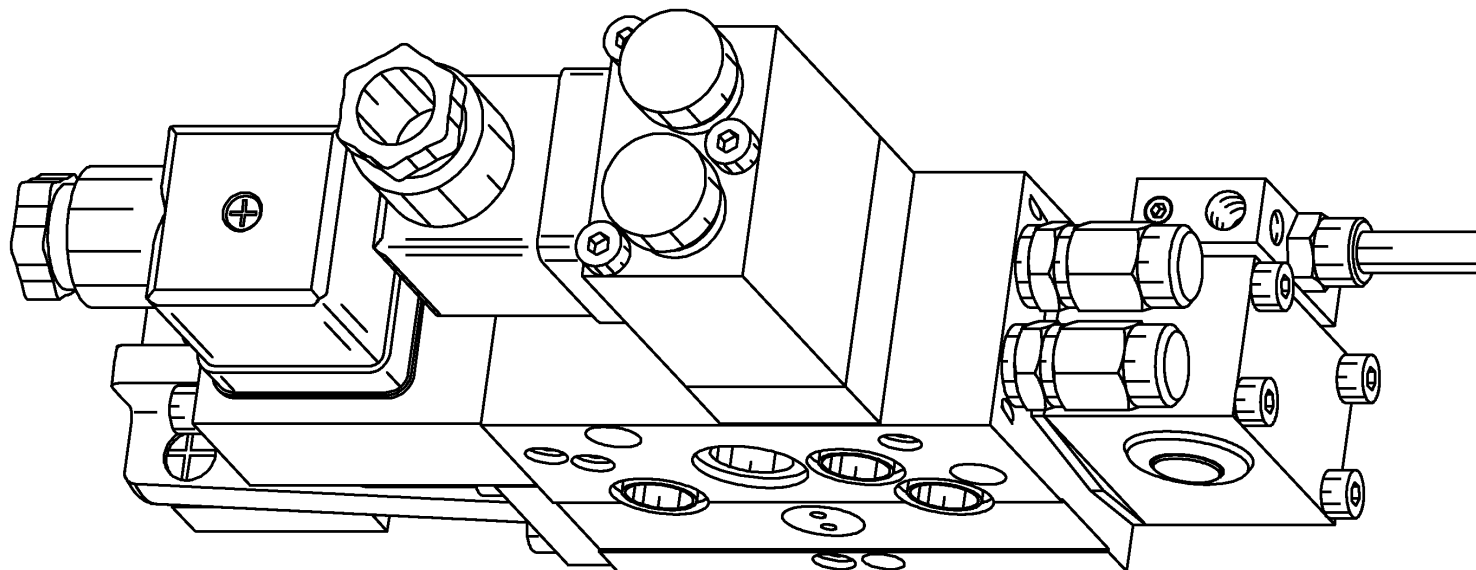

PSL/PSV-2 Seal kits
Seal kit section/section

PSL/PSV-2 Seal kits

Seal kit section/section

Part No.	Qty.	Item	Nomenclature	Drawing No.	Add. Information
6096 420400	4	100	O-RING 2,9 x 1,78 VI 110 S 80 SH		Individually not available!
6096 420800	3	101	O-RING 10,82 x 1,78 VI 110 S 80 SH		Individually not available!
6096 420900	1	102	O-RING 12,42 x 1,78 VI 110 S 80 SH GREEN SPOT		Individually not available!