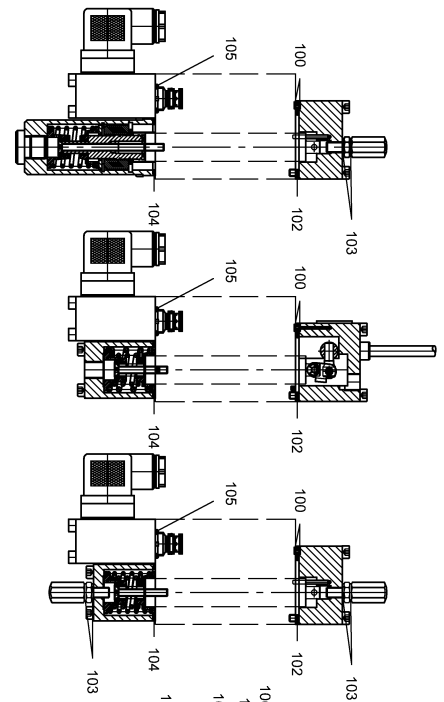

PSL/PSV-2 Seal kits

DS-7700-22/2 ADD-ON SECT. PSL 2

PSL/PSV-2 Seal kits

DS-7700-22/2 ADD-ON SECT. PSL 2

Part No.	Qty.	Item	Nomenclature	Drawing No.	Add. Information
6096 420300	2	100	O-RING 1,78 x 1,02 VI 110 S 80 SH		housing with pressure release line; Individually not available!
6096 449900	2	101	O-Ring 6,75x1,78 P 5001		Individually not available!
6096 420100	1	102	O-RING 25,07 x 2,62 VI 110 S 80 SH		Individually not available!
6097 221500	4	103	USIT-RING ST 37 STANDARD		Individually not available!
6096 420200	1	104	O-RING 26,7 X 1,78 VI 110 S 80 SH		Individually not available!
6096 420900	3	105	O-RING 12,42 x 1,78 VI 110 S 80 SH GREEN SPOT		Individually not available!
6096 420400	8	106	O-RING 2,9 x 1,78 VI 110 S 80 SH		Individually not available!
4065 416100	7	107	BACK-UP RING	7996 024	Block with O-ring groove: No back up ring necessary; Individually not available!
6096 420800	6	108	O-RING 10,82 x 1,78 VI 110 S 80 SH		Individually not available!
6096 420600	4	109	O-RING 6,07 x 1,78 VI 110 S 80 SH		Individually not available!
6096 963900	2	110	O-RING 3X1,5 NBR 90 SH		Individually not available!
6096 421100	2	111	O-RING 6,86 X 1,78 VI 110 S 80 SH		Individually not available!
6097 241000	4	112	USIT-RING8,5x13,40x1,00 NBR 90Sh		Individually not available!
6095 110200	2	113	COPPER RING DIN 7603-CU 6 X 10 X1		Individually not available!
6095 110100	2	114	COPPER RING SHAPE A DIN 7603-CU 4 X 8 X1		Auxiliary block; Individually not available!
6095 149500	2	115	SOFT IRON SEAL RING ST DIN 7 ST-ST		Individually not available!
6096 420000	2	116	O-RING 17,17 X 1,78 VI 110 S 80 SH		Individually not available!
6285 620200	2	117	SEAL -LOCK COLLAR NUT M 6 12 X 1		Individually not available! Auxiliary block with LHT 20 V
6096 451500	1	118	O-RING 10.00x1.00 P5001		Individually not available!
6096 451300	2	119	O-RING 5.00x1.00 P5001		Individually not available!
6095 119900	1	120	COPPER RING DIN 7603 5X7,5X1		Individually not available!