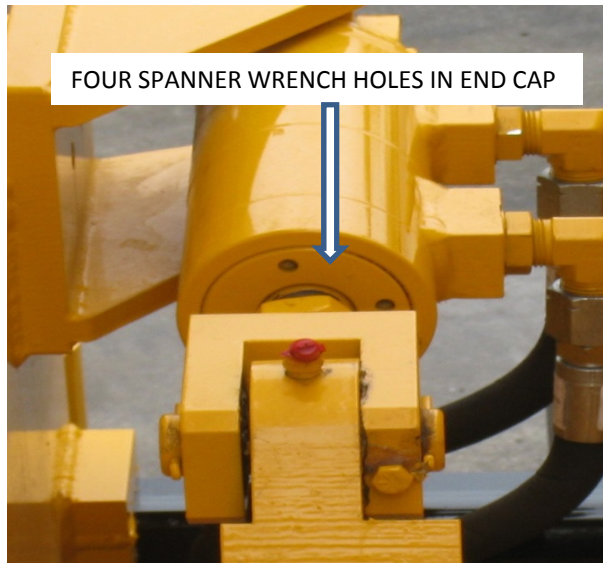

BW10125 A30/A30HP SWING CYLINDER IDENTIFICATION

TEXAS HYDRAULICS

SEAL KIT 86221-SKTX

GREAT BEND

SEAL KIT 86221-SKGB